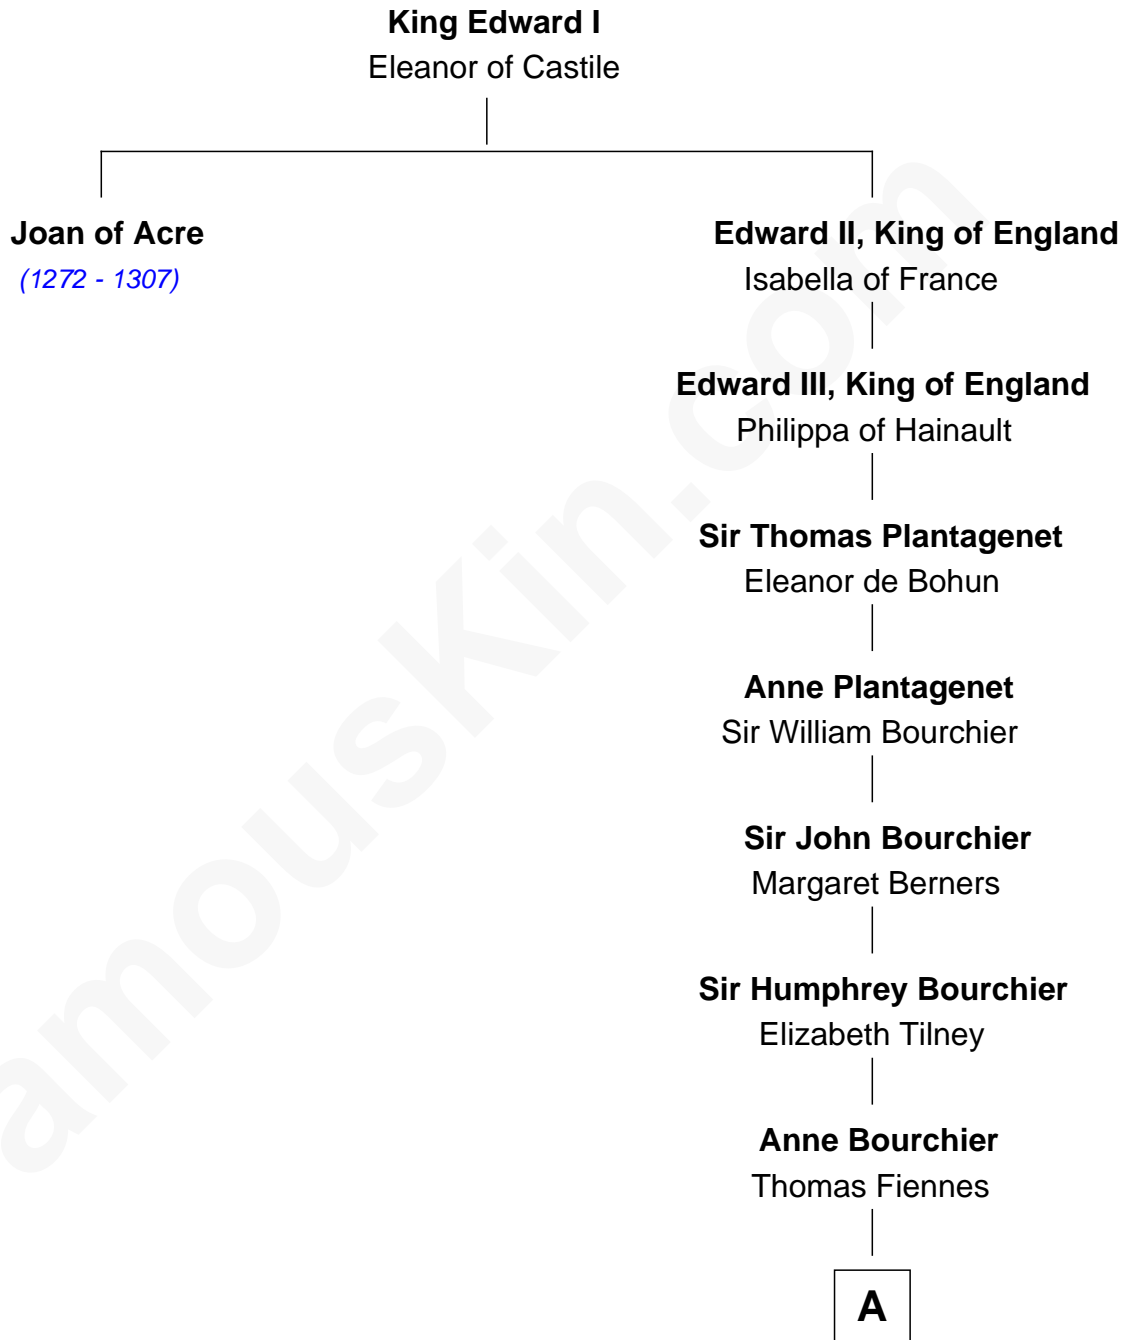

FamousKin.com Relationship Chart of

Joan of Acre

(1272 - 1307)

18th great-grandaunt of

Frank Lloyd Wright

American Architect

A

Catherine Fiennes