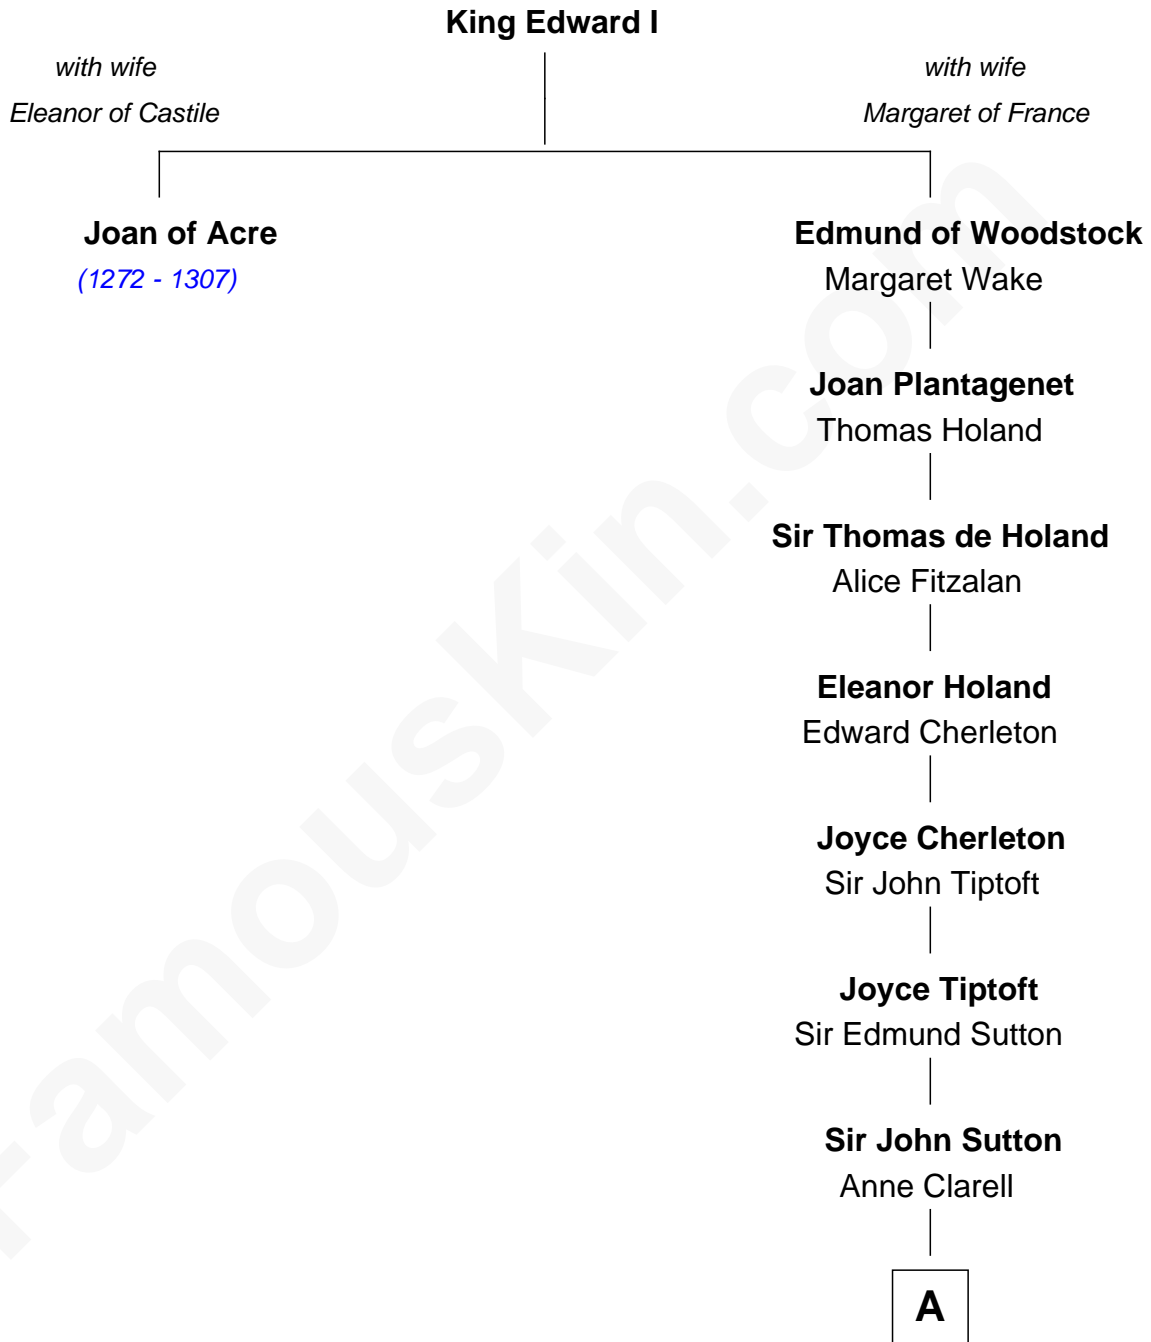

FamousKin.com Relationship Chart of

Joan of Acre
(1272 - 1307)

12th great-grandaunt of

George Washington
1st U.S. President

A

—
Margaret Sutton

John Butler

—
William Butler