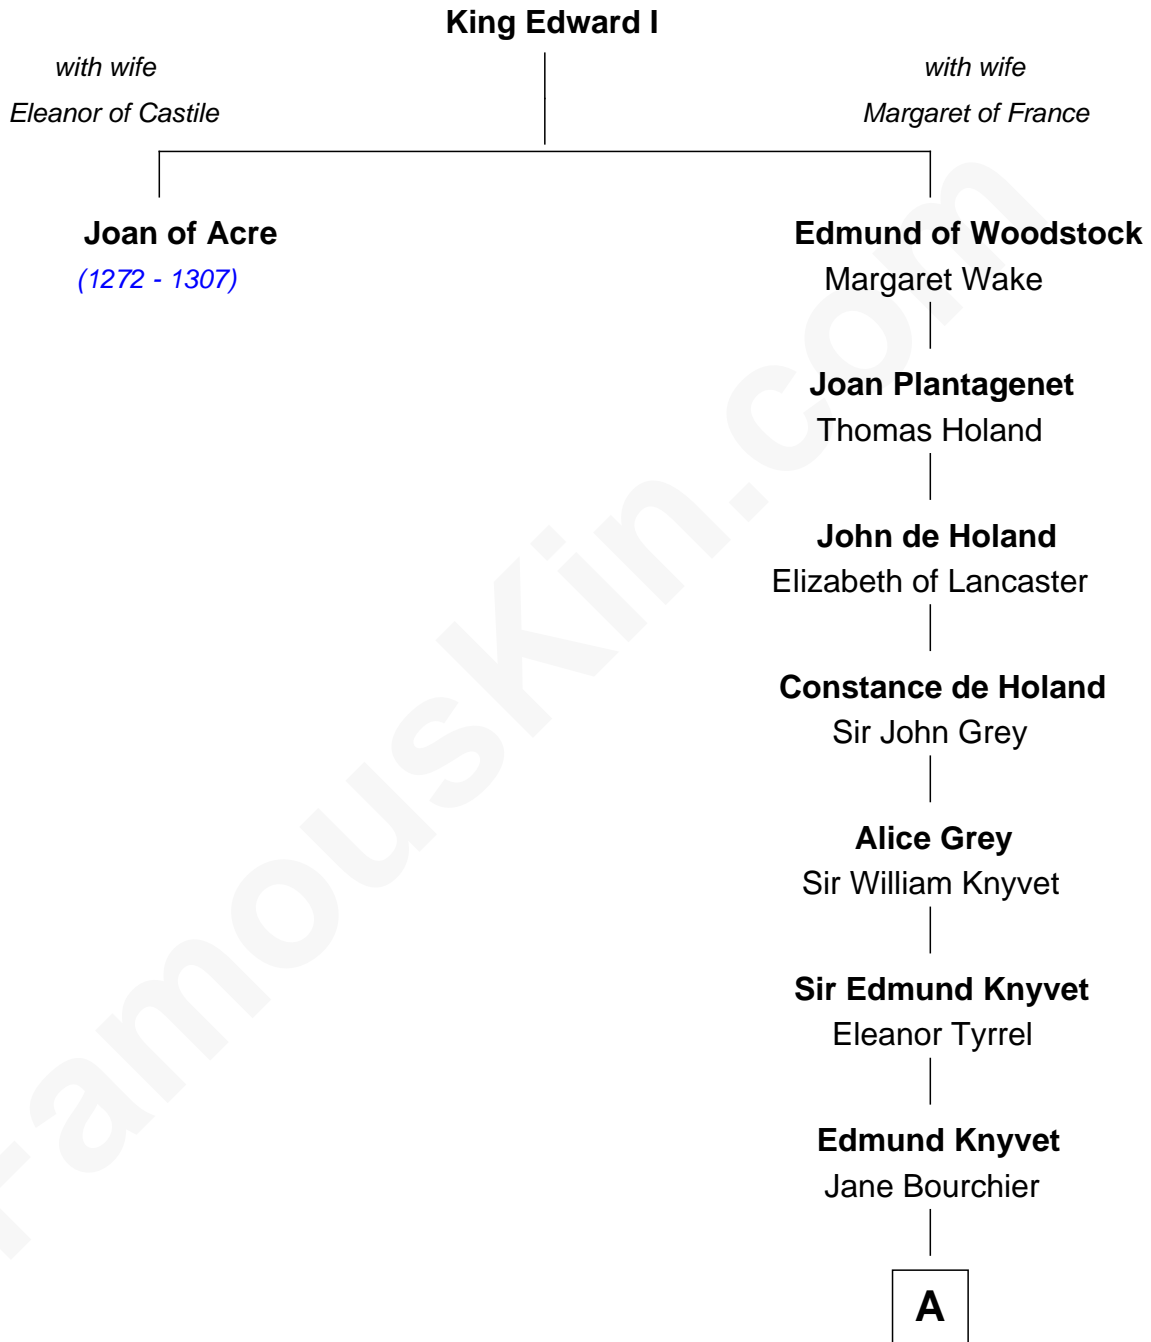

FamousKin.com Relationship Chart of

Joan of Acre

(1272 - 1307)

17th great-grandaunt of

Louis Auchincloss

Author

A

John Knyvet
Agnes Harcourt

Abigail Knyvet
Martin Sedley

Muriel Sedley
Brampton Gurdon

Muriel Gurdon
Richard Saltonstall

Nathaniel Saltonstall
Elizabeth Ward

Gov. Gurdon Saltonstall
Jerusha Richards

Gen. Gurdon Saltonstall
Rebecca Winthrop