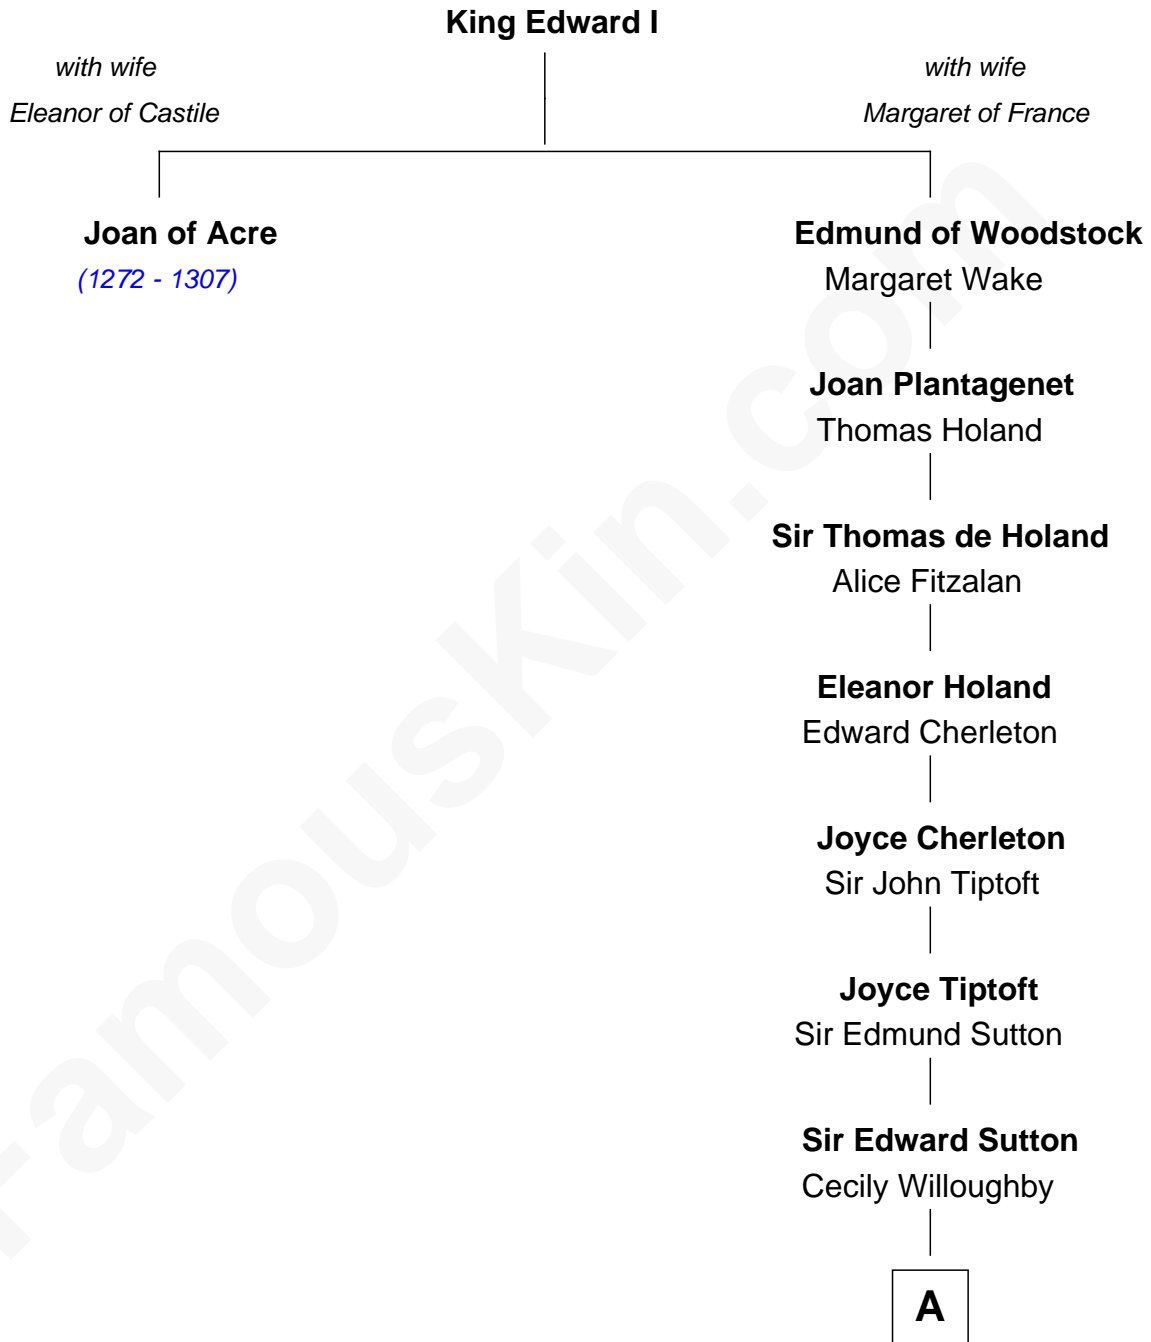

# FamousKin.com Relationship Chart of

**Joan of Acre**  
(1272 - 1307)

17th great-grandaunt of

**John Kerry**  
68th U.S. Secretary of State

**A**

**Sir John Sutton**

Cecily Grey

**Sir Henry Dudley**

----- Ashton

Probable

**Roger Dudley**

Susanna Thorne

**Gov. Thomas Dudley**

Katherine Deighton

**Gov. Joseph Dudley**

Rebecca Tyng

**Anne Dudley**

John Winthrop

**John Still Winthrop**

Jane Borland

**Thomas Lindall Winthrop**

Elizabeth Bowdoin Temple

**Robert Charles Winthrop**

Elizabeth Cabot Blanchard