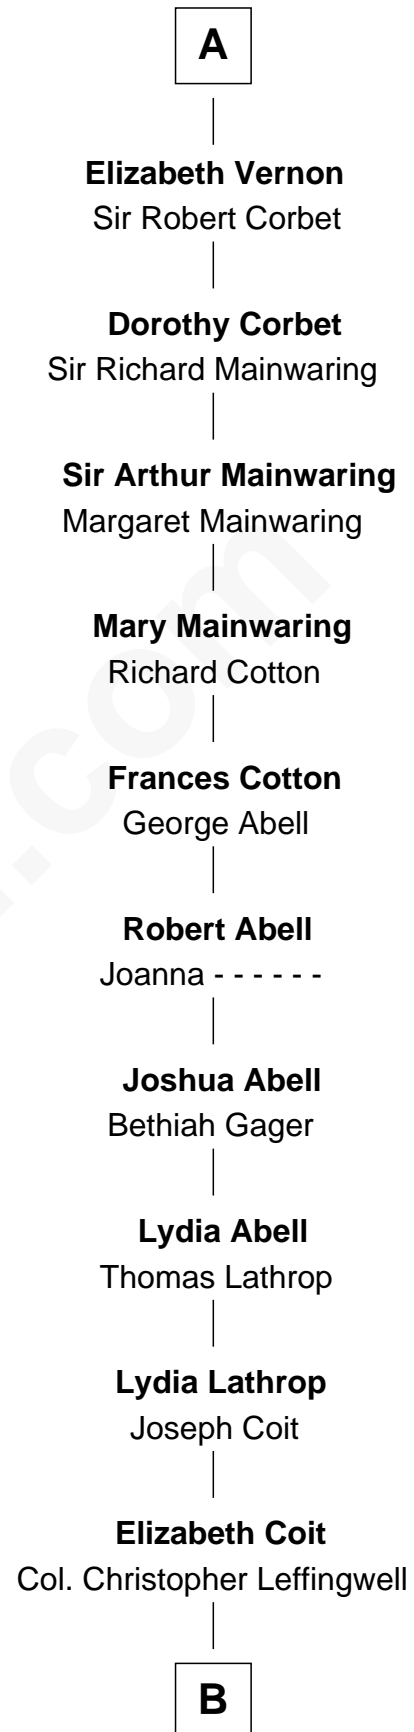

FamousKin.com Relationship Chart of

Joan of Acre

(1272 - 1307)

19th great-grandaunt of

Allen Dulles

5th Director of the C.I.A.

B

Joanna Leffingwell

Charles Lathrop

Harriet Wadsworth Lathrop

Rev. Miron Winslow

Harriet Lathrop Winslow

Rev. John Welsh Dulles

Allen Macy Dulles

Edith Foster

Allen Dulles