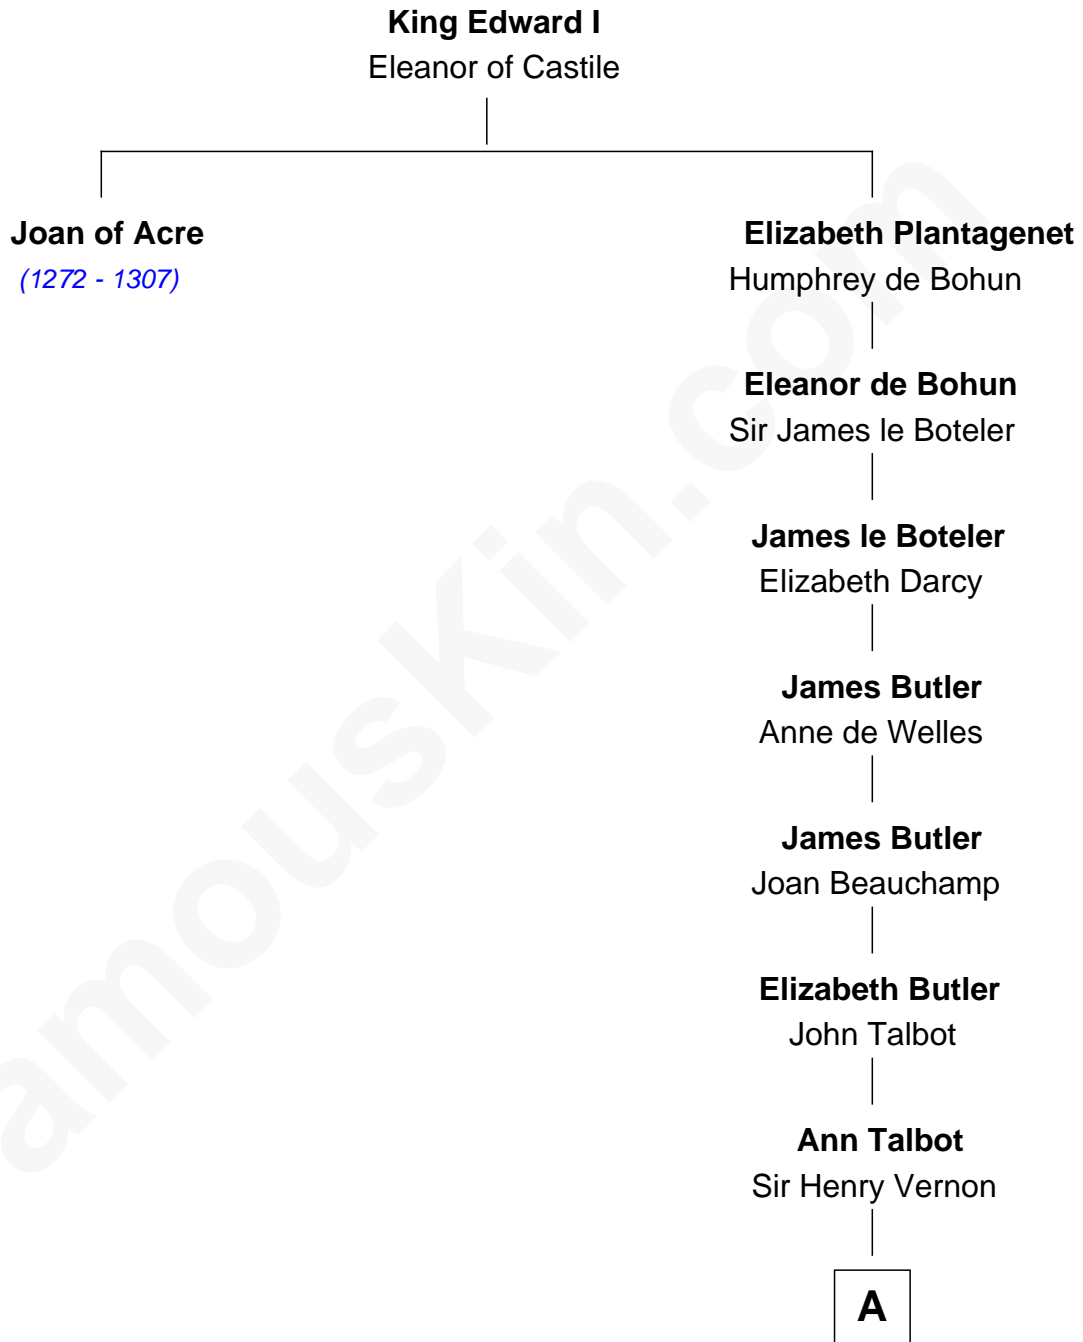

FamousKin.com Relationship Chart of

Joan of Acre

(1272 - 1307)

19th great-grandaunt of

Allen Dulles

5th Director of the C.I.A.

B

Joanna Leffingwell

Charles Lathrop

Harriet Wadsworth Lathrop

Rev. Miron Winslow

Harriet Lathrop Winslow

Rev. John Welsh Dulles

Allen Macy Dulles

Edith Foster

Allen Dulles