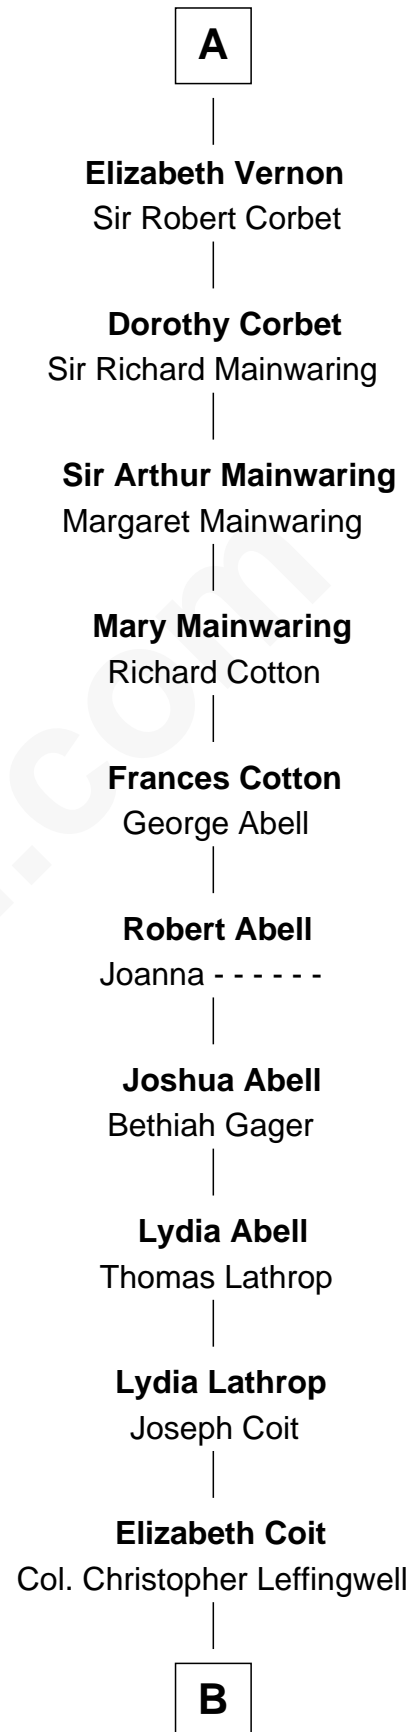

FamousKin.com Relationship Chart of

Joan of Acre

(1272 - 1307)

19th great-grandaunt of

John Foster Dulles

52nd U.S. Secretary of State

B

Joanna Leffingwell

Charles Lathrop

Harriet Wadsworth Lathrop

Rev. Miron Winslow

Harriet Lathrop Winslow

Rev. John Welsh Dulles

Allen Macy Dulles

Edith Foster

John Foster Dulles