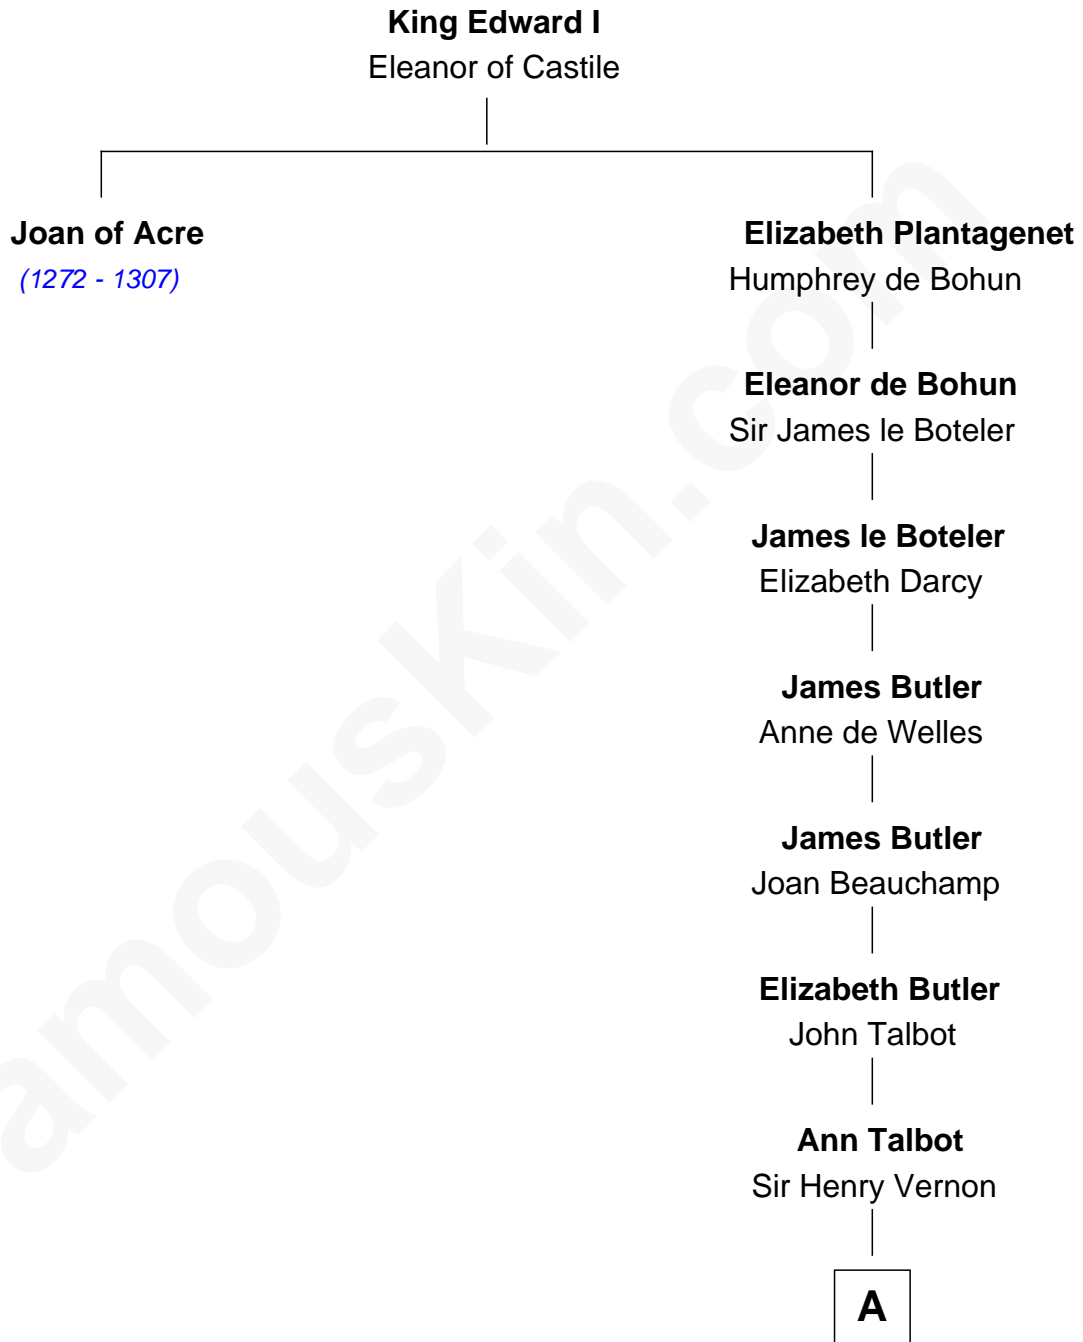

FamousKin.com Relationship Chart of

Joan of Acre

(1272 - 1307)

19th great-grandaunt of

John Foster Dulles

52nd U.S. Secretary of State

B

Joanna Leffingwell

Charles Lathrop

Harriet Wadsworth Lathrop

Rev. Miron Winslow

Harriet Lathrop Winslow

Rev. John Welsh Dulles

Allen Macy Dulles

Edith Foster

John Foster Dulles