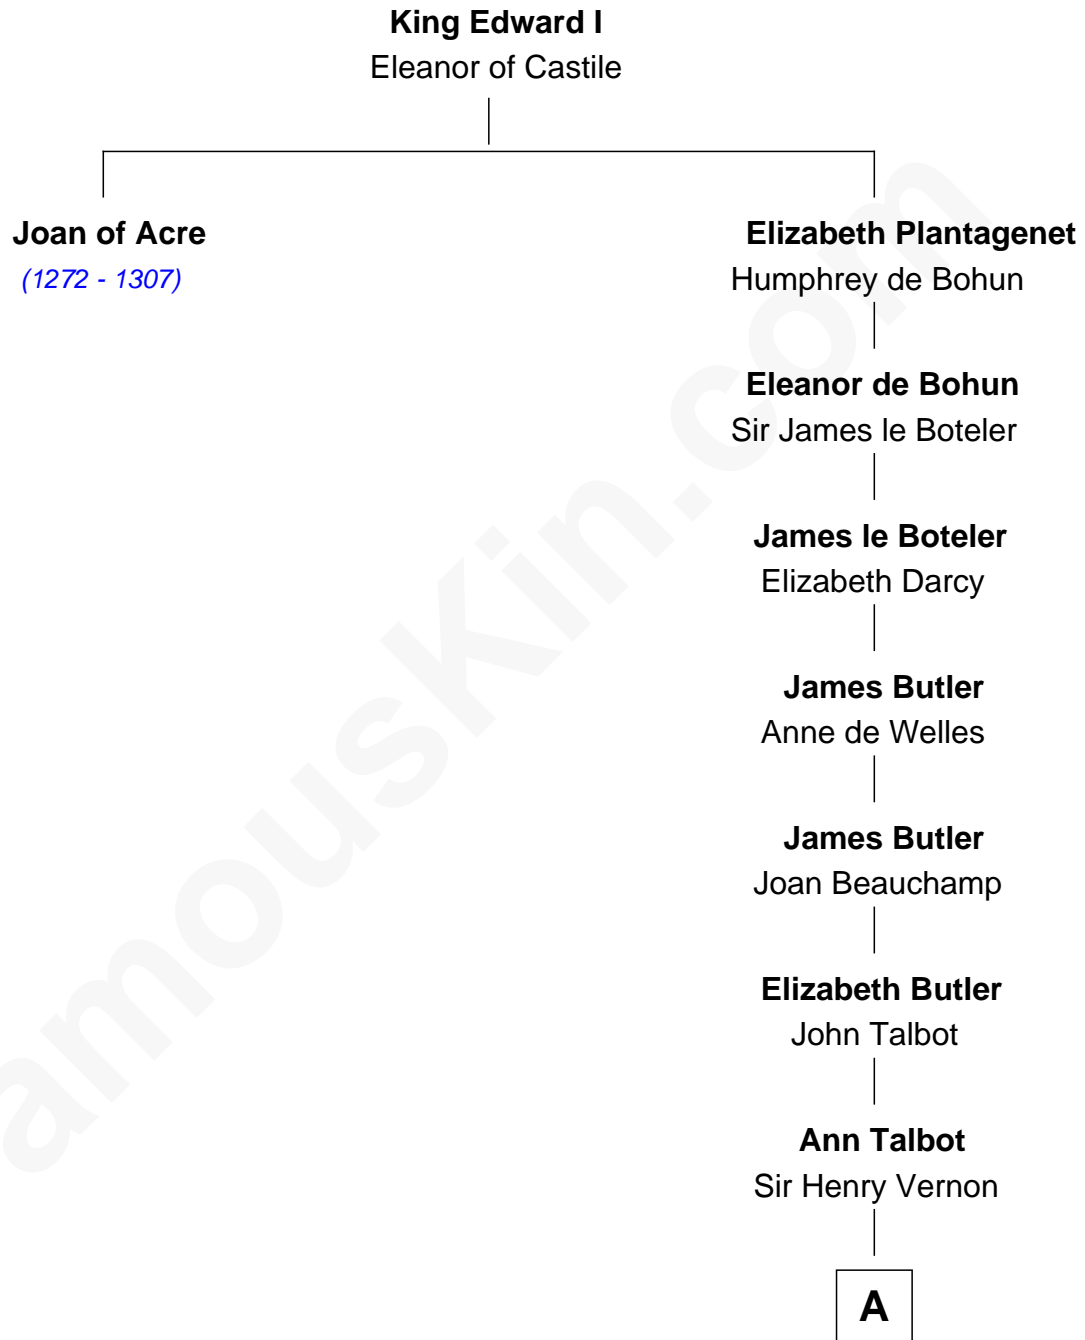

FamousKin.com Relationship Chart of

Joan of Acre

(1272 - 1307)

17th great-grandaunt of

Marjorie Post

Founder of General Foods

A

Elizabeth Vernon

Sir Robert Corbet

Dorothy Corbet

Sir Richard Mainwaring

Sir Arthur Mainwaring

Margaret Mainwaring

Mary Mainwaring

Richard Cotton

Frances Cotton