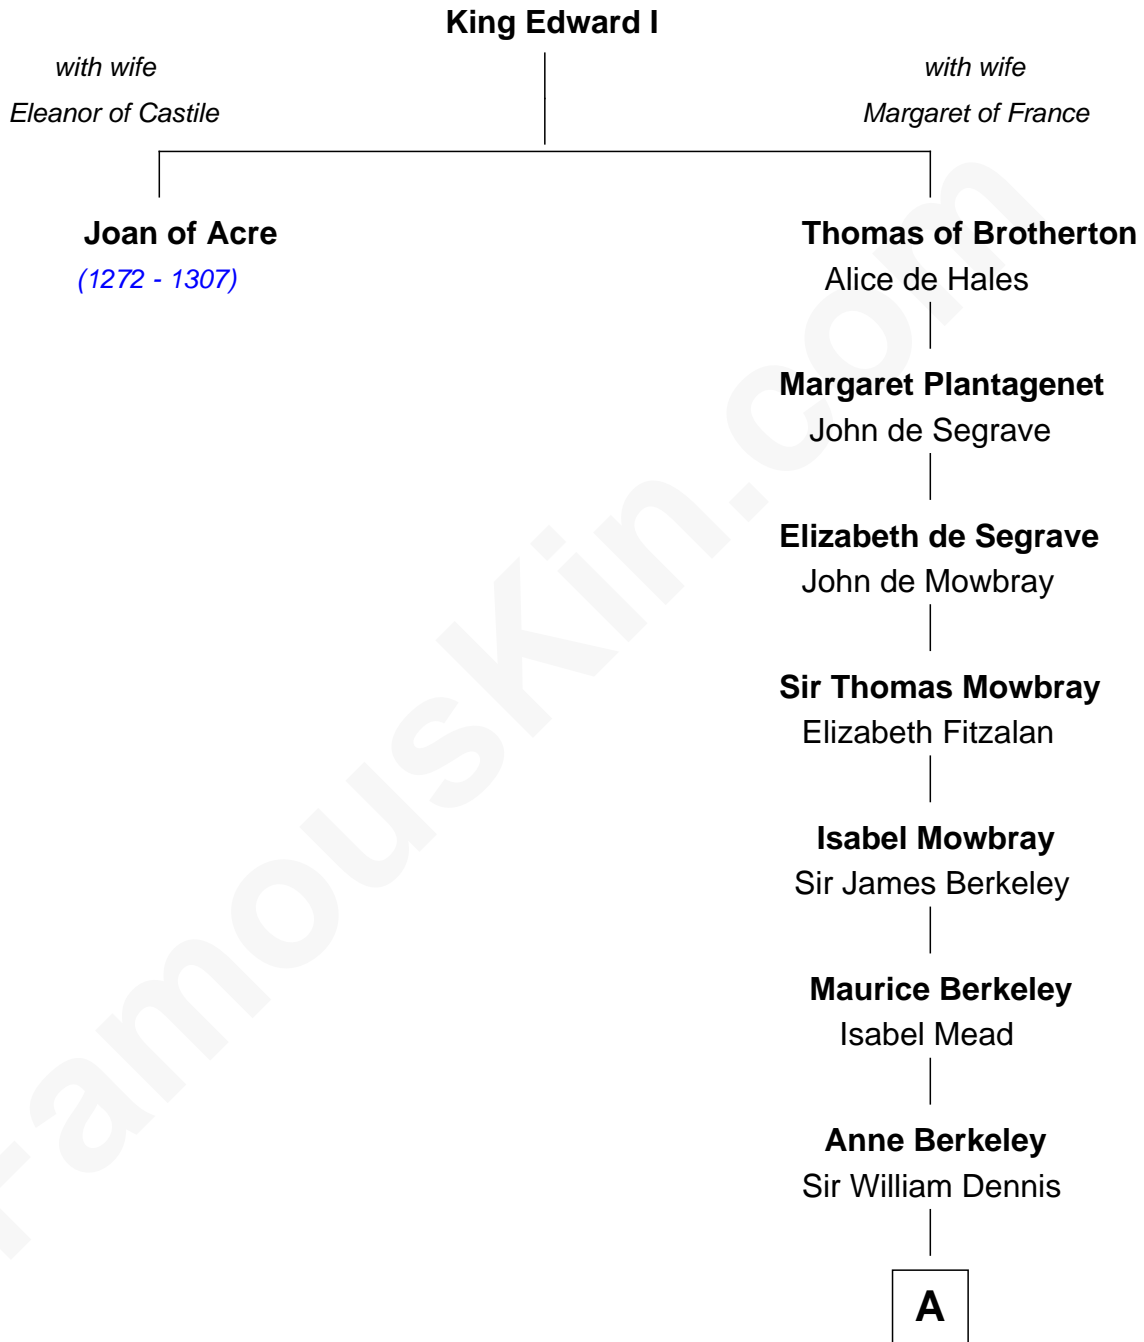

FamousKin.com Relationship Chart of

Joan of Acre
(1272 - 1307)

19th great-grand aunt of

Sarah Ferguson
Duchess of York

A

Eleanor Dennis

William Lygon

Katherine Lygon