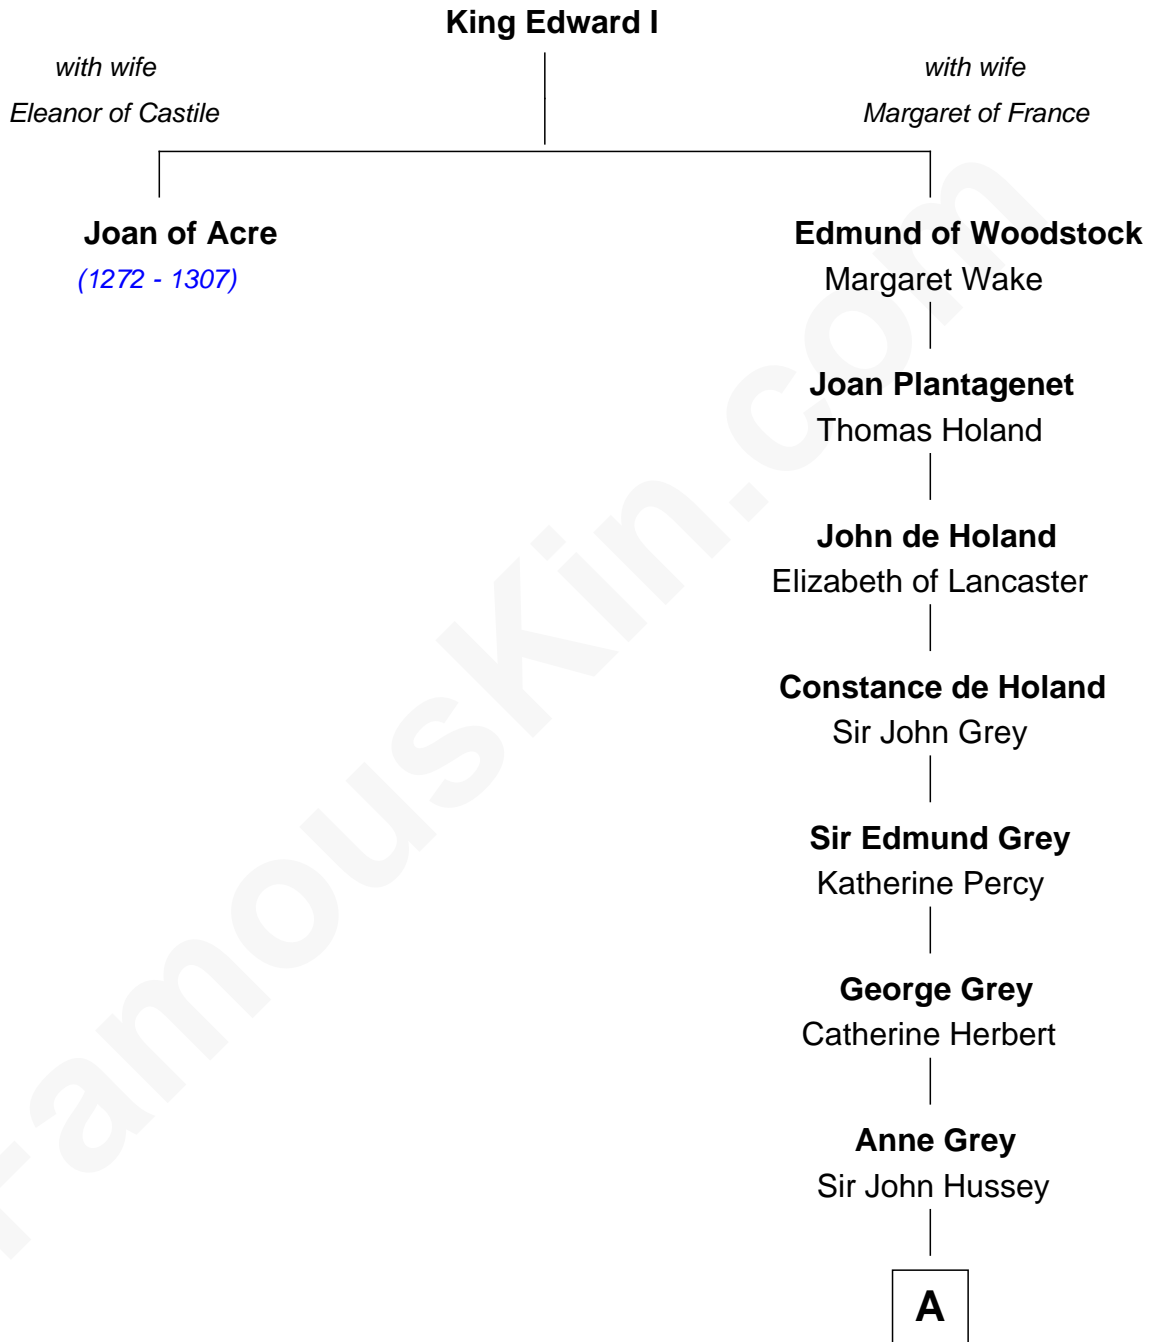

# FamousKin.com Relationship Chart of

**Joan of Acre**  
(1272 - 1307)

11th great-grandaunt of

**George Clinton**  
4th U.S. Vice President

**A**

**Bridget Hussey**  
Sir Richard Morrison

**Elizabeth Morrison**  
Sir Henry Clinton

**Sir Henry Clinton alias Fynes**  
Elizabeth Hickman

**William Clinton**  
Elizabeth Kennedy

**James Clinton**  
Elizabeth Smith

**Charles Clinton**  
Elizabeth Denniston

**George Clinton**  
*4th U.S. Vice President*