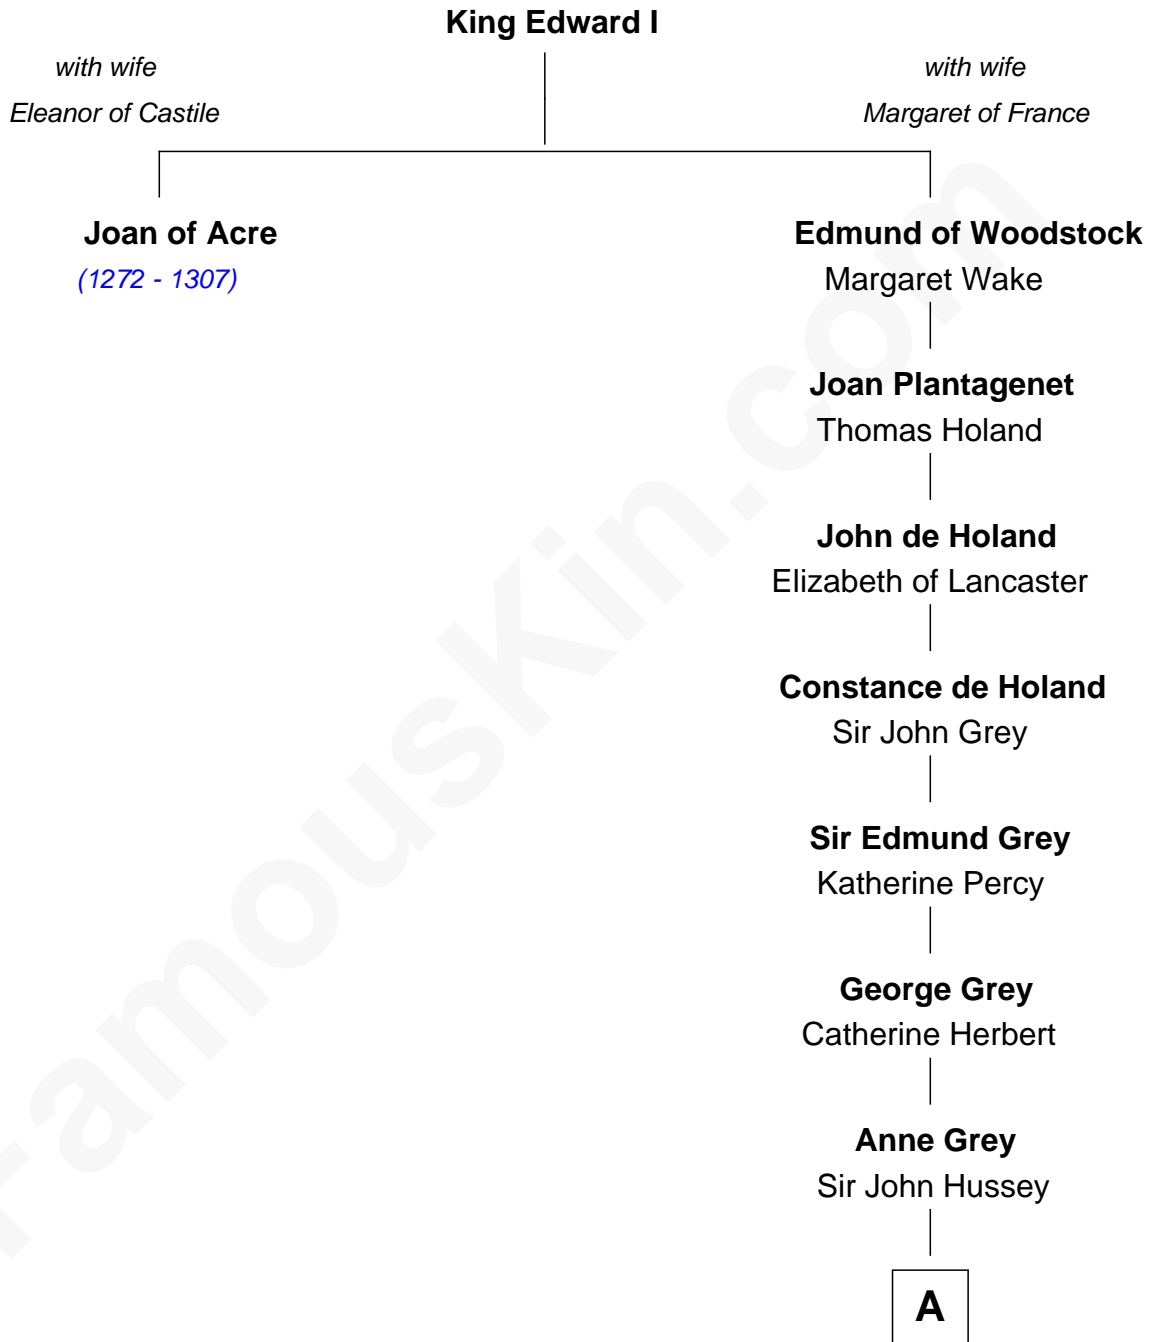

FamousKin.com Relationship Chart of

Joan of Acre

(1272 - 1307)

12th great-grandaunt of

DeWitt Clinton

6th Governor of New York

A

Bridget Hussey
Sir Richard Morrison

Elizabeth Morrison
Sir Henry Clinton

Sir Henry Clinton alias Fynes
Elizabeth Hickman

William Clinton
Elizabeth Kennedy

James Clinton
Elizabeth Smith

Charles Clinton
Elizabeth Denniston

Gen. James Clinton
Mary DeWitt

DeWitt Clinton
6th Governor of New York