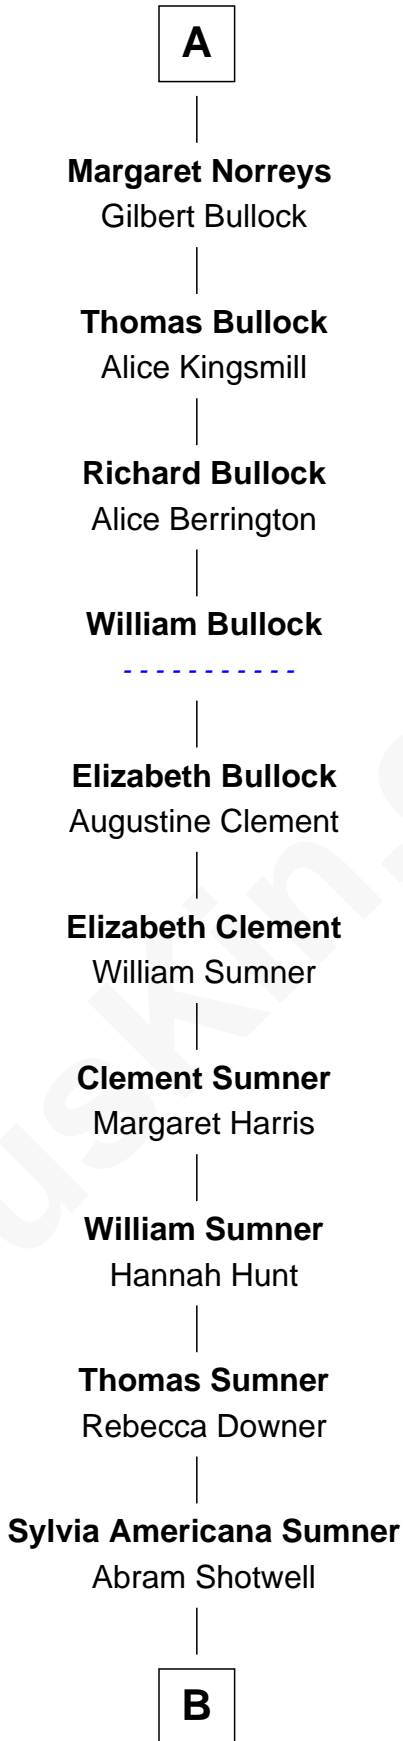

# FamousKin.com Relationship Chart of

**Joan of Acre**

(1272 - 1307)

19th Great-grandmother of

**Alan Ladd**

*Movie Actor*

**Joan of Acre**

Sir Gilbert de Clare

**Eleanor de Clare**

Hugh le Despencer

**Isabel le Despencer**

Richard Fitzalan

**Sir Edmund Fitzalan**

Sibyl de Montagu

**Philippe Fitzalan**

Sir Richard Sergeaux

**Alice Sergeaux**

Sir Richard de Vere

**Sir John de Vere**

Elizabeth Howard

**Joan de Vere**

Sir William Norreys

**A**

FamousKin.com