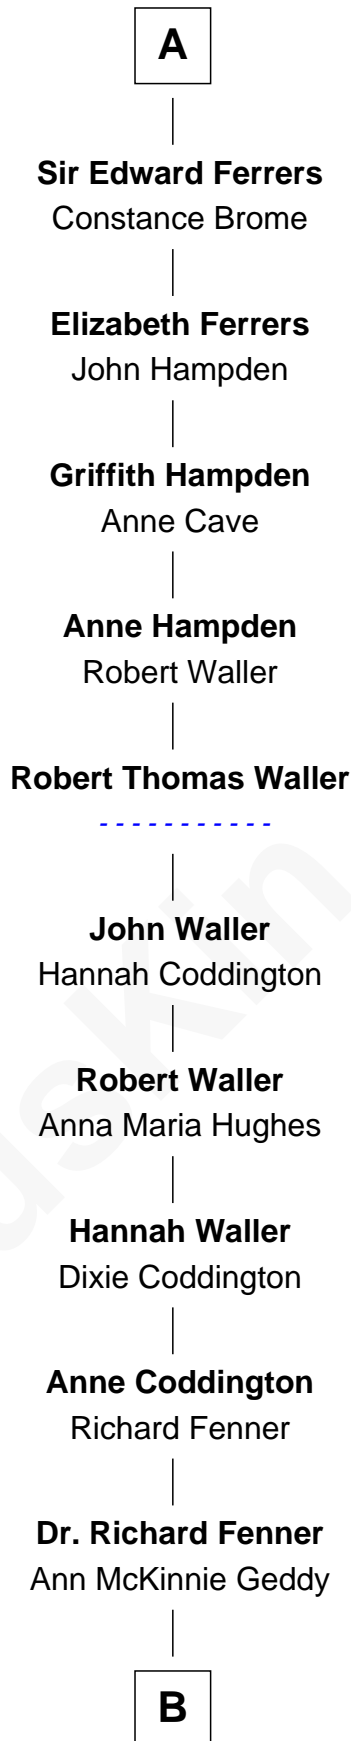

FamousKin.com Relationship Chart of

Joan of Acre

(1272 - 1307)

20th Great-grandmother of

John McCain

U.S. Senator from Arizona

Joan of Acre

Sir Gilbert de Clare

Elizabeth de Clare

Sir Thebaud de Verdun

Isabel de Verdun

Henry de Ferrers

Sir William de Ferrers

Margaret de Ufford

Sir Henry de Ferrers

Joan de Poynings

Sir William Ferrers

Philippa Clifford

Sir Thomas Ferrers

Elizabeth Freville

Sir Henry Ferrers

Margaret Heckstall

A

B

—
Eliza Geddy Fenner

James Vaulx

—
James Junius Vaulx

Margaret Garside

—
Katherine Davey Vaulx

Adm. John Sidney McCain

—
Adm. John Sidney McCain

Roberta Wright