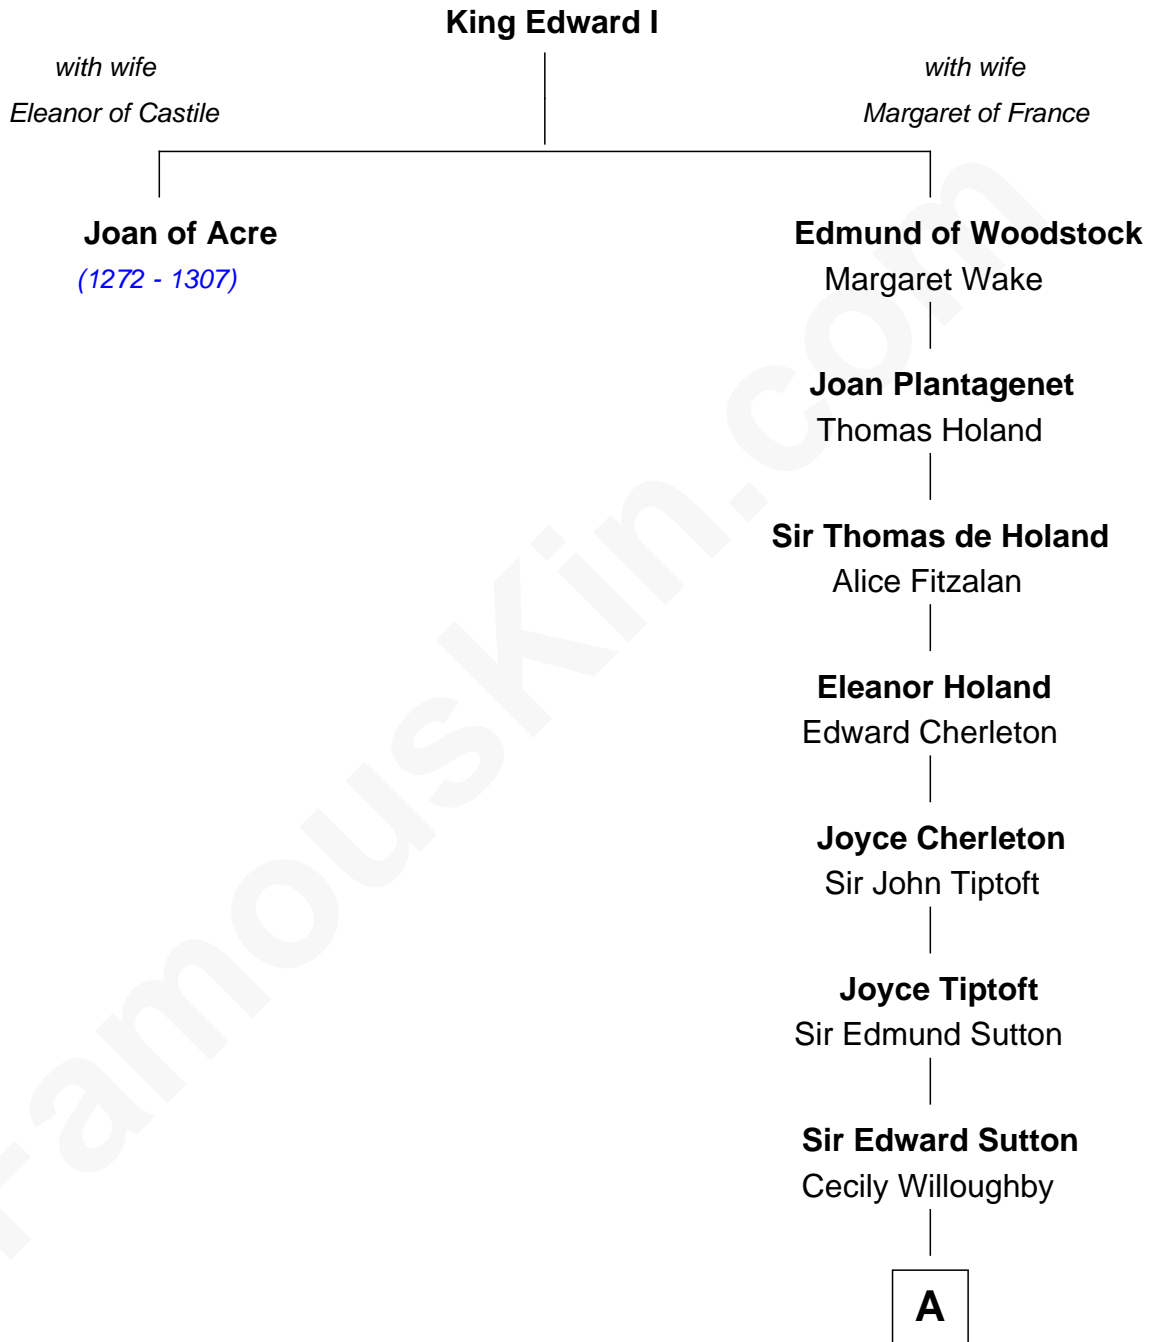

FamousKin.com Relationship Chart of

Joan of Acre

(1272 - 1307)

16th great-grandaunt of

Oliver Wendell Holmes, Jr.

U.S. Supreme Court Justice

A

Sir John Sutton

Cecily Grey

Sir Henry Dudley

----- Ashton

Probable

Roger Dudley

Susanna Thorne

Gov. Thomas Dudley

Dorothy York

Anne Dudley

Gov. Simon Bradstreet

Samuel Bradstreet

Mercy Tyng

Mercy Bradstreet

Dr. James Oliver

Sarah Oliver

Jacob Wendell