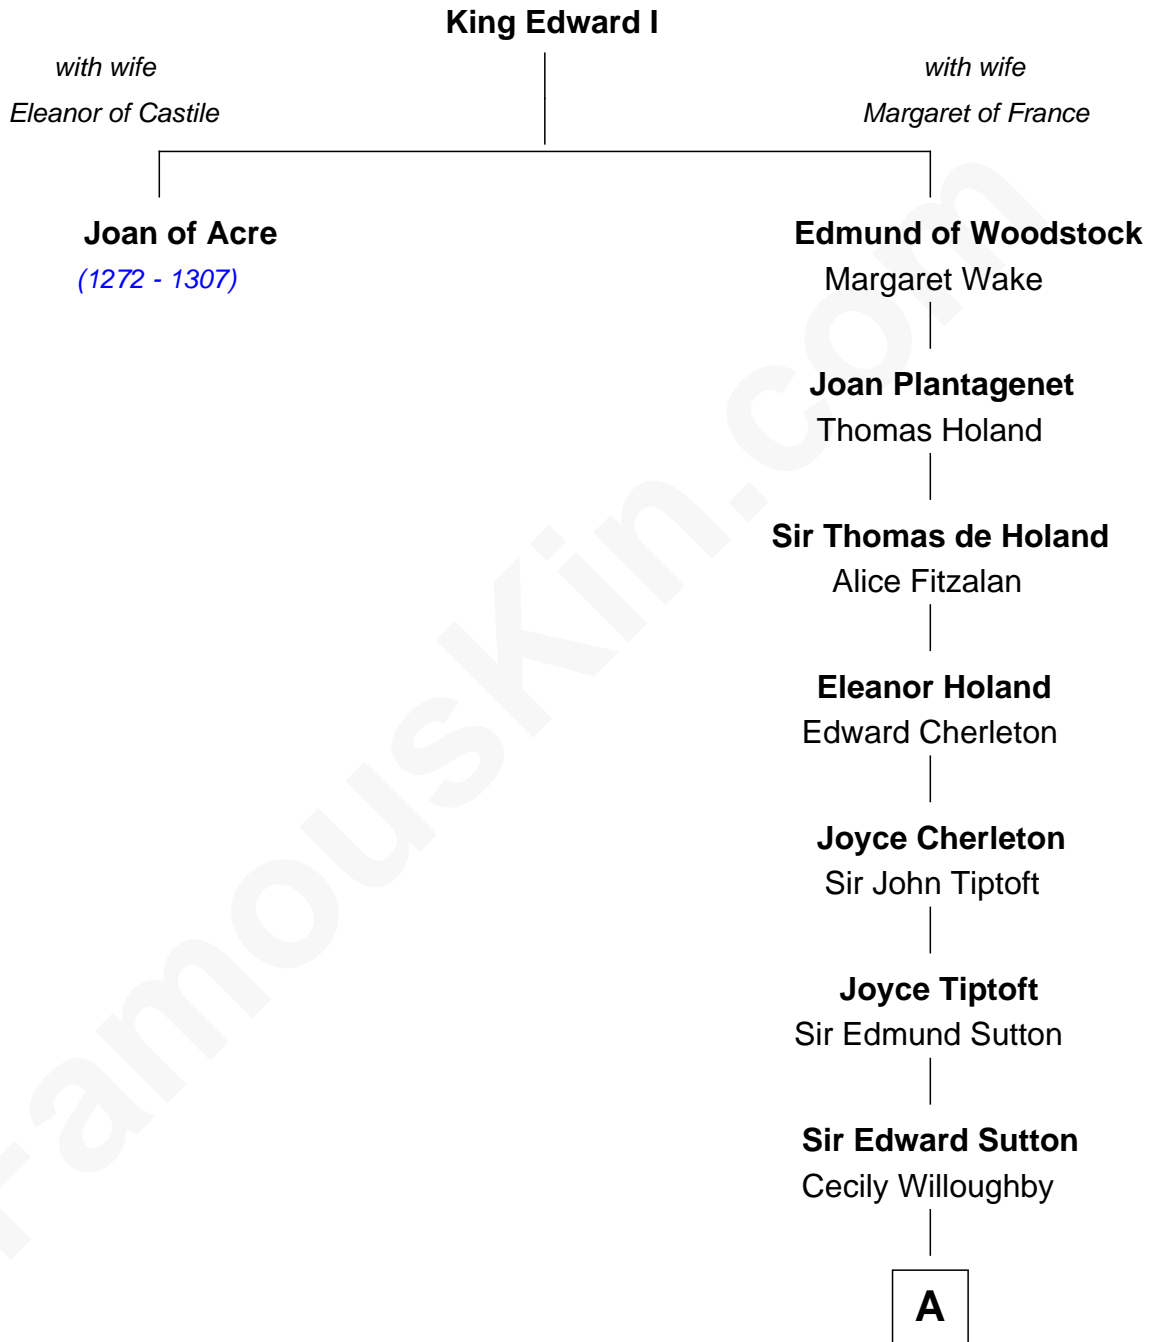

FamousKin.com Relationship Chart of

Joan of Acre

(1272 - 1307)

17th great-grandaunt of

Endicott Peabody

62nd Governor of Massachusetts

B

Henry Parkman

Mary Frances Parker

Mary Elizabeth Parkman

Rt. Rev. Malcolm Endicott Peabody

Endicott Peabody

62nd Governor of Massachusetts

FamousKin.com