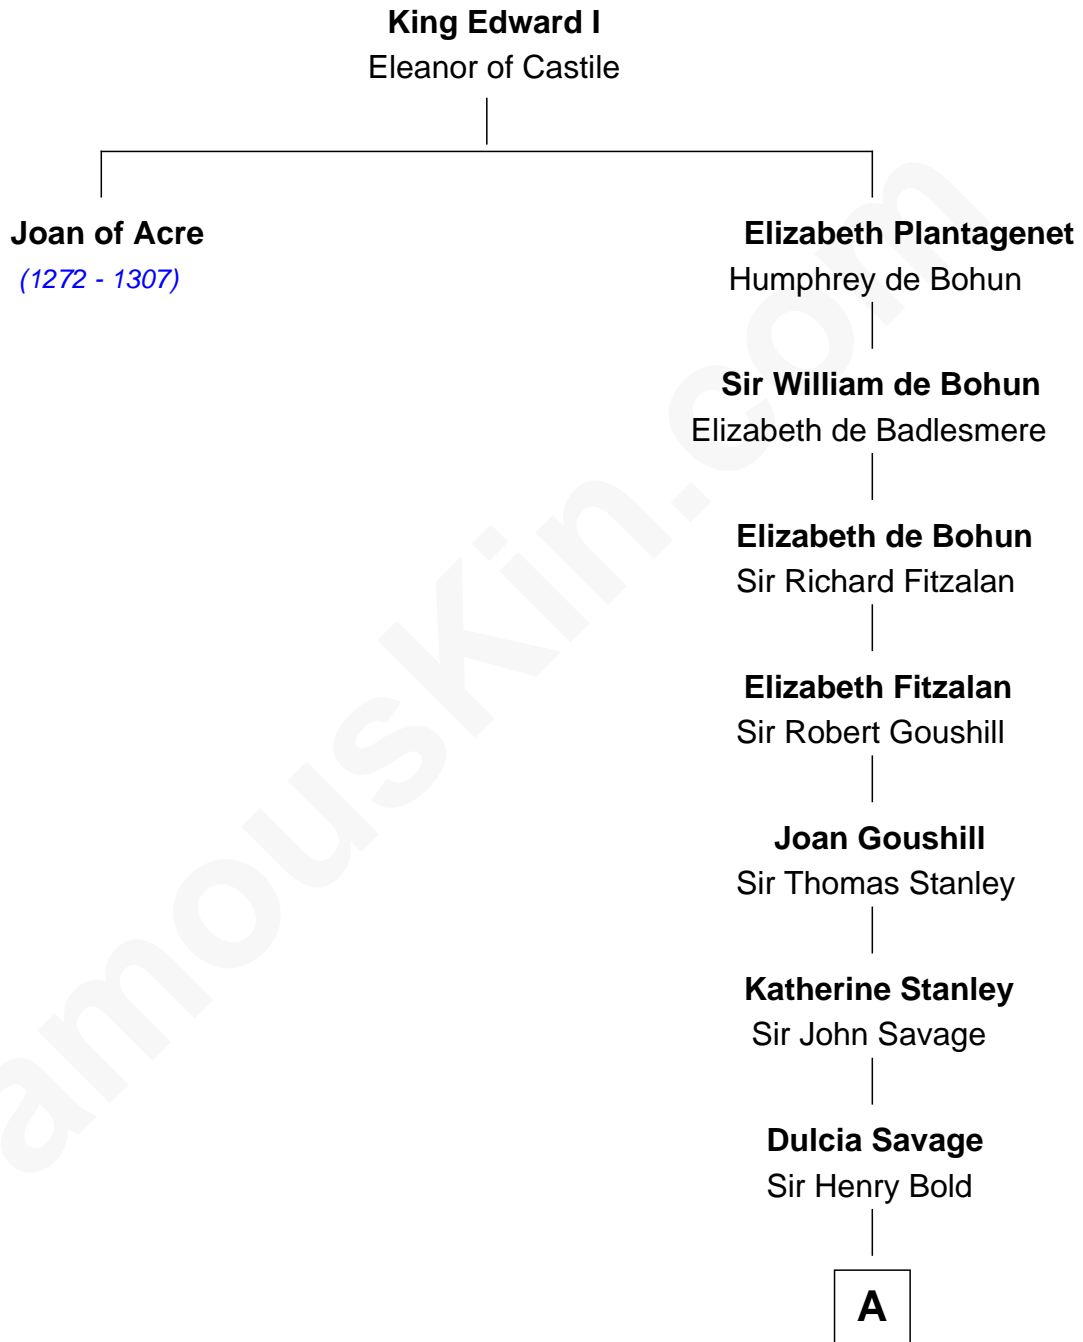

FamousKin.com Relationship Chart of

Joan of Acre

(1272 - 1307)

12th great-grandaunt of

Richard Henry Lee

Signer of the Declaration of Independence

A

Maud Bold