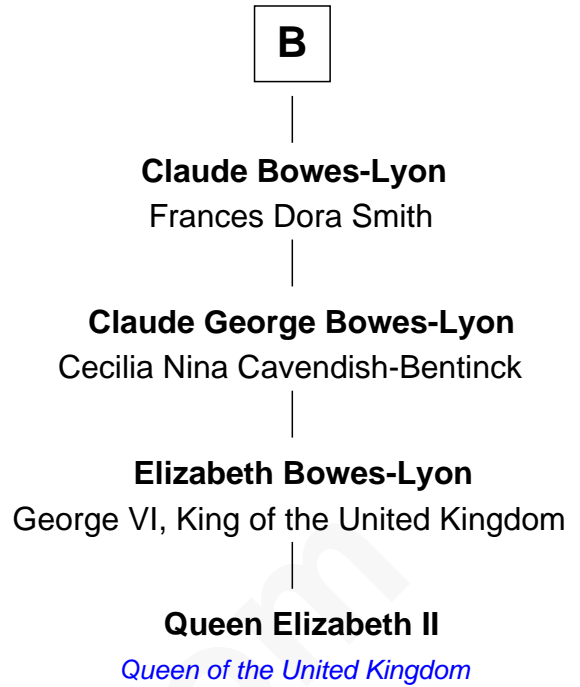

FamousKin.com Relationship Chart of

Joan of Acre

(1272 - 1307)

18th great-grandaunt of

Queen Elizabeth II

Queen of the United Kingdom

A

Sir John Talbot
Margaret Troutbeck

Sir John Talbot
Frances Giffard

Jane Talbot
Sir George Bowes

Thomas Bowes
Anne Warcop

Thomas Bowes
Anne Maxton

Sir William Bowes
Elizabeth Blakiston

Sir George Bowes
Mary Gilbert

Mary Eleanor Bowes
John Lyon

Thomas Lyon-Bowes
Mary Elizabeth L. R. Carpenter

Thomas George Lyon-Bowes
Charlotte Grimstead

B

Elizabeth II photo by [Eric Draper](#)