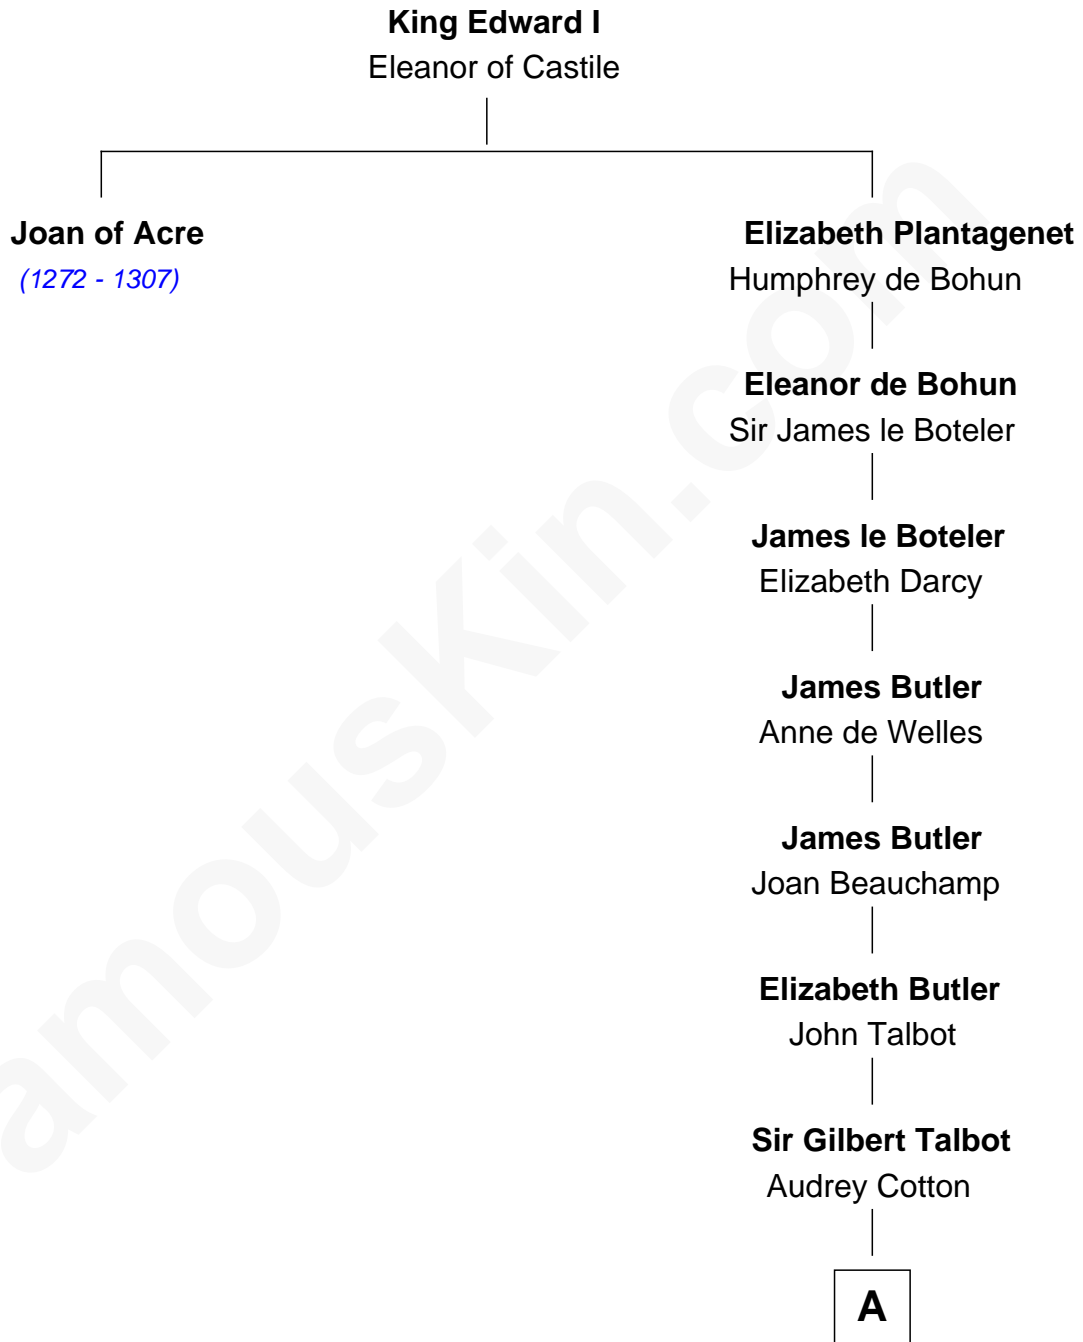

FamousKin.com Relationship Chart of

Joan of Acre

(1272 - 1307)

18th great-grandaunt of

Queen Elizabeth II

Queen of the United Kingdom

A

Sir John Talbot
Margaret Troutbeck

Sir John Talbot
Frances Giffard

Jane Talbot
Sir George Bowes

Thomas Bowes
Anne Warcop

Thomas Bowes
Anne Maxton

Sir William Bowes
Elizabeth Blakiston

Sir George Bowes
Mary Gilbert

Mary Eleanor Bowes
John Lyon