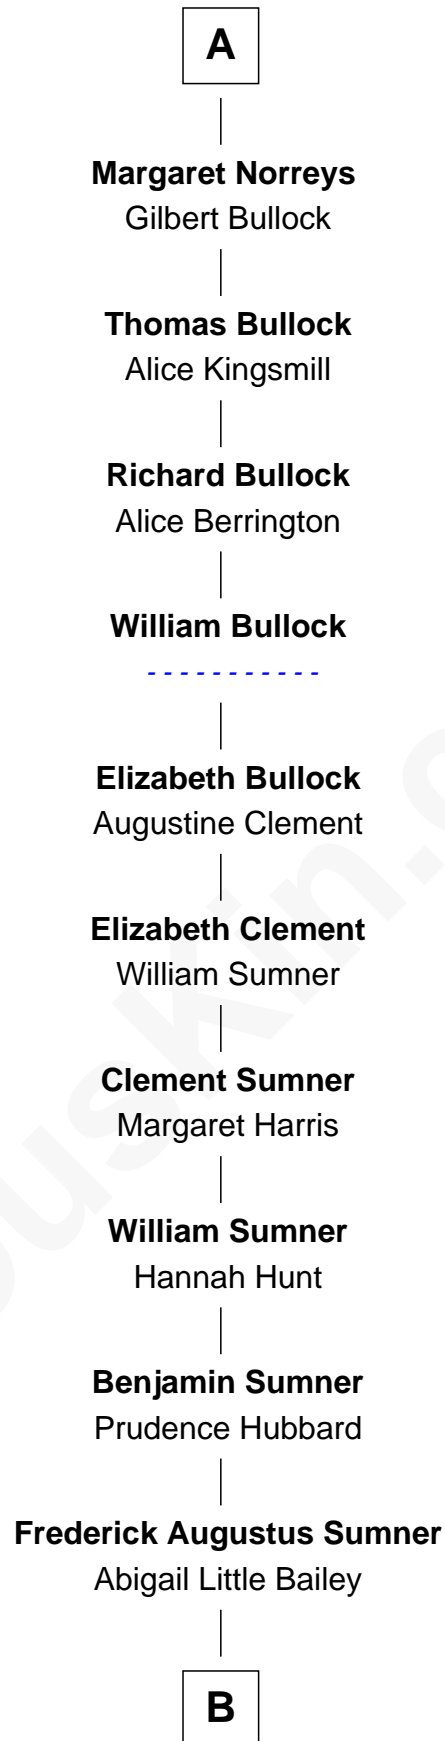

FamousKin.com Relationship Chart of

Joan of Acre

(1272 - 1307)

20th Great-grandmother of

Bill Weld

68th Governor of Massachusetts

Joan of Acre

Sir Gilbert de Clare

Eleanor de Clare

Hugh le Despencer

Isabel le Despencer

Richard Fitzalan

Sir Edmund Fitzalan

Sibyl de Montagu

Philippe Fitzalan

Sir Richard Sergeaux

Alice Sergeaux

Sir Richard de Vere

Sir John de Vere

Elizabeth Howard

Joan de Vere

Sir William Norreys

A

B

—
Sarah Sumner

Thomas Swan Weld

—
Dr. Francis Minot Weld

Fanny Elizabeth Bartholomew

—
Francis Minot Weld

Margaret Low White

—
David Weld

Mary Blake Nichols