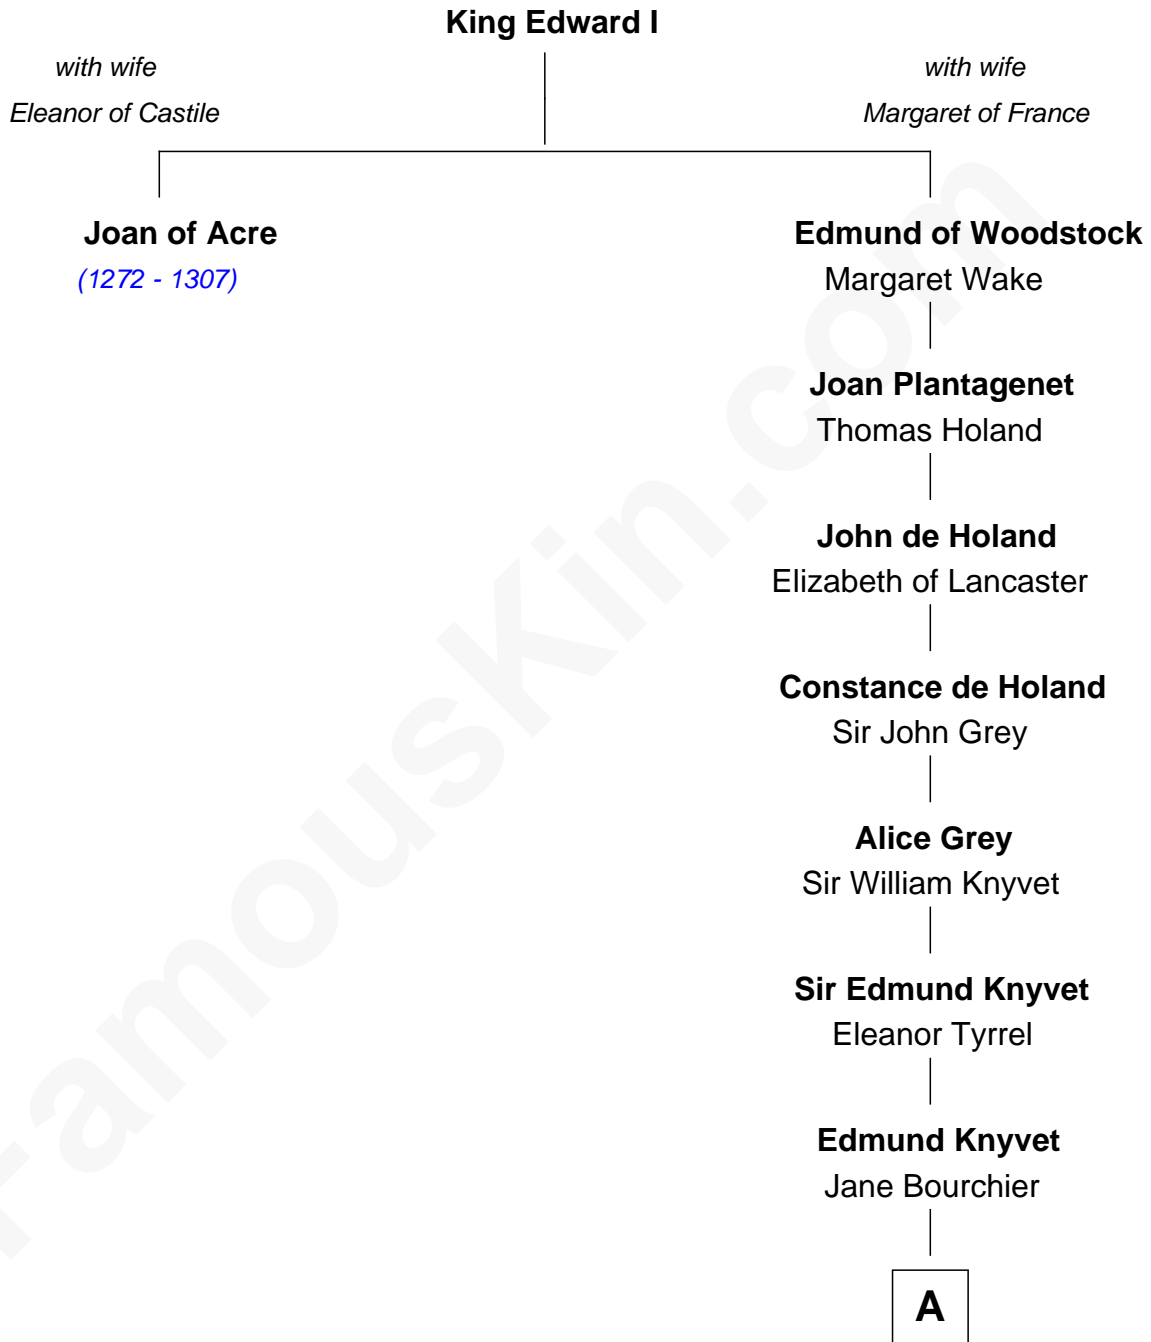

# FamousKin.com Relationship Chart of

**Joan of Acre**

(1272 - 1307)

16th great-grandaunt of

**Leverett Saltonstall**

55th Governor of Massachusetts

**A**

**John Knyvet**  
Agnes Harcourt

**Abigail Knyvet**  
Martin Sedley

**Muriel Sedley**  
Brampton Gurdon

**Muriel Gurdon**  
Richard Saltonstall

**Nathaniel Saltonstall**  
Elizabeth Ward

**Col. Richard Saltonstall**  
Mehitabel Wainwright

Eleanor Brooks

Leverett Saltonstall

*55th Governor of Massachusetts*

FamousKin.com