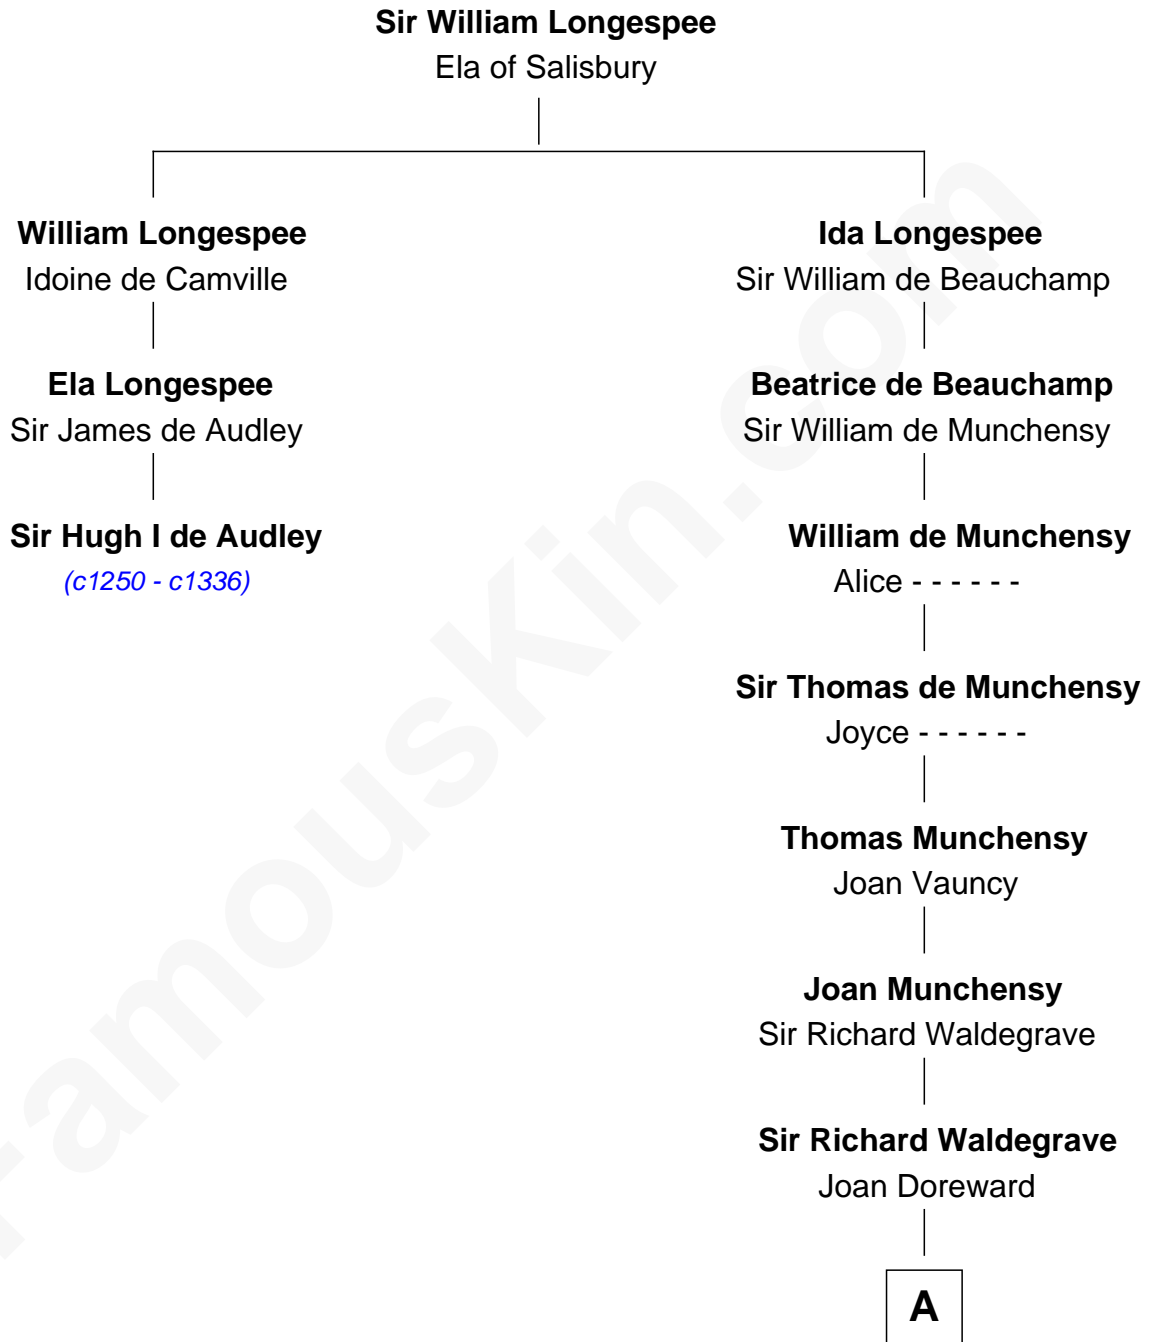

**FamousKin.com**  
**Relationship Chart of**  
**Hugh I de Audley**  
*(c1250 - c1336)*

2nd cousin 12 times removed of

**Rev. George Burroughs**  
*Executed for Witchcraft, Salem 1692*

**A**

**Sir Thomas Waldegrave**

Elizabeth Fray

**Sir William Waldegrave**

Margery Wentworth

**George Waldegrave**

Anne Drury

**Phyllis Waldegrave**

Thomas Higham

**Bridget Higham**

Thomas Burrough

**Rev. George Burrough**

Frances Sparrow

**Nathaniel Burrough**

Rebecca Stiles

**Rev. George Burroughs**

*Salem Witch Trials 1692*