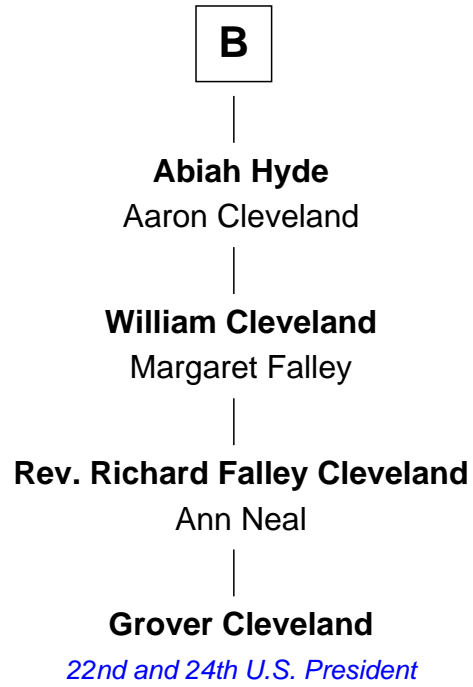

FamousKin.com Relationship Chart of

Hugh I de Audley

(c1250 - c1336)

19th Great-grandfather of

Grover Cleveland

22nd and 24th U.S. President

Sir Hugh I de Audley

Iseult de Mortimer

Elizabeth Devereux

Sir Richard Corbet

Sir Robert Corbet

Elizabeth Vernon

Dorothy Corbet

Sir Richard Mainwaring

Sir Arthur Mainwaring

Margaret Mainwaring

Mary Mainwaring

Richard Cotton

Frances Cotton

George Abell

Robert Abell

Joanna - - - - -

Caleb Abell

Margaret Post

Experience Abell

John Hyde

James Hyde

Sarah Marshall

B

FamousKin.com