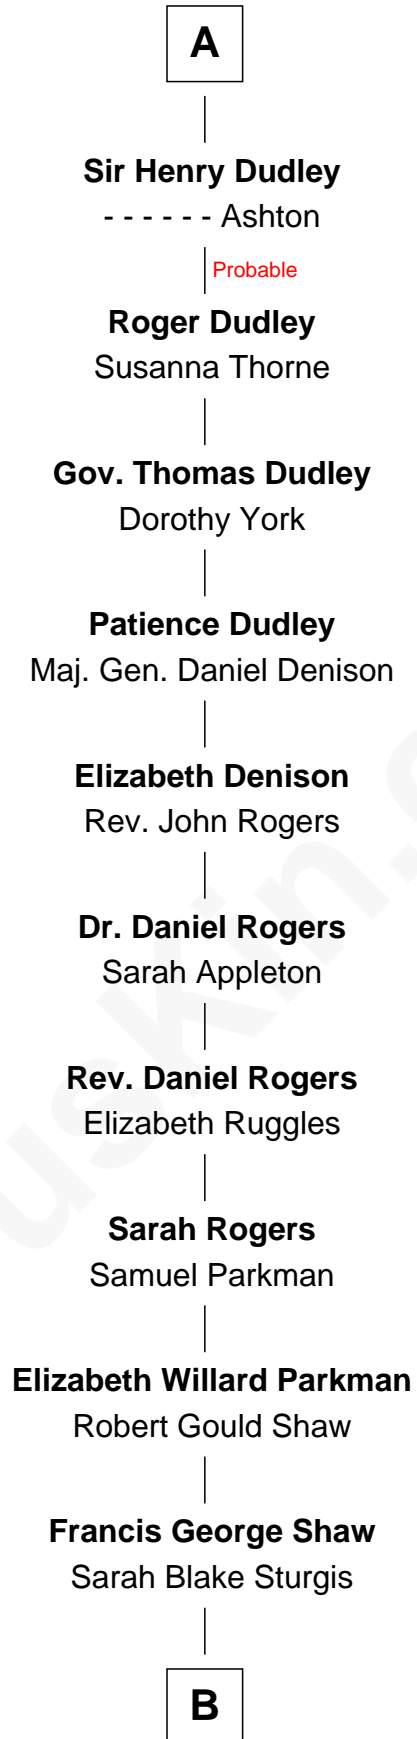

FamousKin.com Relationship Chart of

Hugh I de Audley

(c1250 - c1336)

20th Great-grandfather of

Kyra Sedgwick

TV and Movie Actress

Sir Hugh I de Audley

Iseult de Mortimer

Alice de Audley

Sir Ralph de Neville

Sir John de Neville

Maude de Percy

Sir Ralph Neville

Joan Beaufort

Katherine Neville

Sir Thomas Strangeways

Joan Strangeways

Sir William Willoughby

Cecily Willoughby

Sir Edward Sutton

Sir John Sutton

Cecily Grey

A

B

—
Susanna Shaw

Robert Bowne Minturn

—
Sarah May Minturn

Henry Dwight Sedgwick

—
Robert Minturn Sedgwick

Helen Peabody

—
Henry Dwight Sedgwick

Patricia Ann Rosenwald