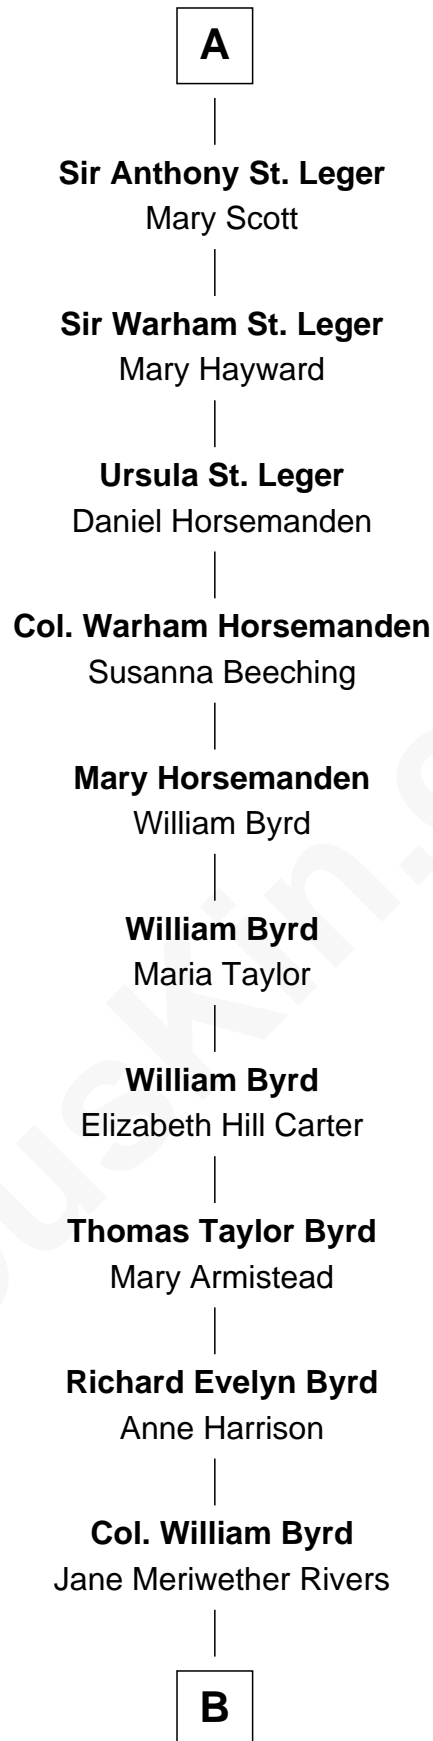

# FamousKin.com Relationship Chart of

**Hugh I de Audley**

(c1250 - c1336)

17th Great-grandfather of

**Admiral Richard Byrd**

*Polar Explorer*

**Sir Hugh I de Audley**

Iseult de Mortimer

**Alice de Audley**

Sir Ralph de Neville

**Sir John de Neville**

Maude de Percy

**Sir Ralph Neville**

Joan Beaufort

**Sir Edward Neville**

Elizabeth de Beauchamp

**Sir George Neville**

Margaret Fenne

**George Neville**

Mary Stafford

**Ursula Neville**

Sir Warham St. Leger

**A**

**B**

Richard Evelyn Byrd  
Eleanor Bolling Flood

Admiral Richard Byrd  
*Polar Explorer*

FamousKin.com