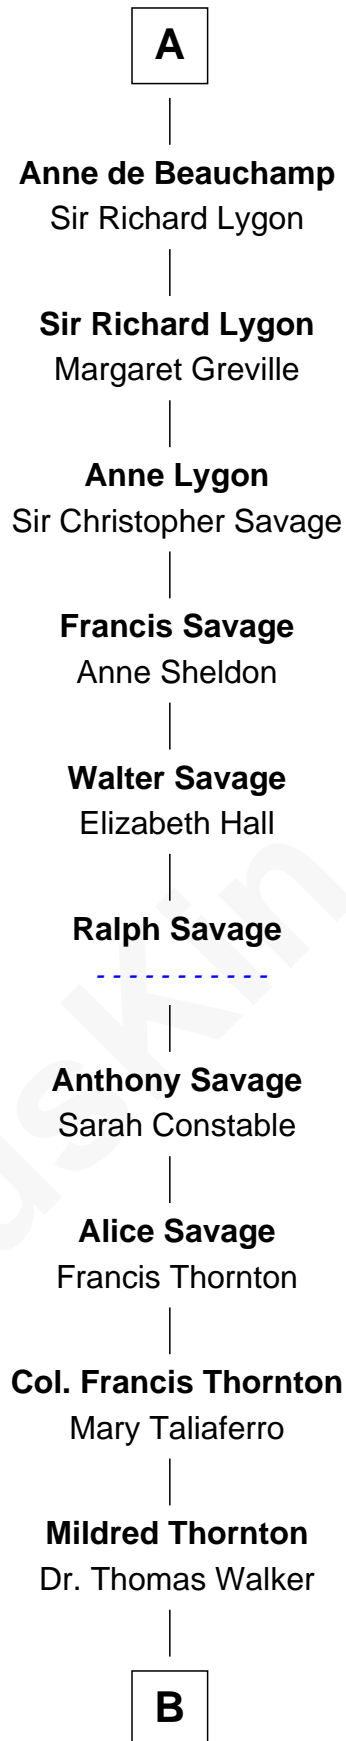

# FamousKin.com Relationship Chart of

**Hugh I de Audley**

(c1250 - c1336)

21st Great-grandfather of

**Adlai Stevenson II**

31st Governor of Illinois

**Sir Hugh I de Audley**

Iseult de Mortimer

**Hugh de Audley**

Margaret de Clare

**Margaret de Audley**

Ralph de Stafford

**Elizabeth de Stafford**

John de Ferrers

**Robert de Ferrers**

Margaret Despencer

**Sir Edmund Ferrers**

Ellen Roche

**Margaret Ferrers**

John de Beauchamp

**Sir Richard de Beauchamp**

Elizabeth Stafford

**A**

**B**

**Peachy Walker**  
Col. Joshua Frye

**Thomas Walker Frye**  
Elizabeth Speed Smith

**Mary Peachy Frye**  
Rev. Lewis Warner Green

**Letitia Green**  
Adlai Ewing Stevenson

**Lewis Green Stevenson**  
Helen Louise Davis