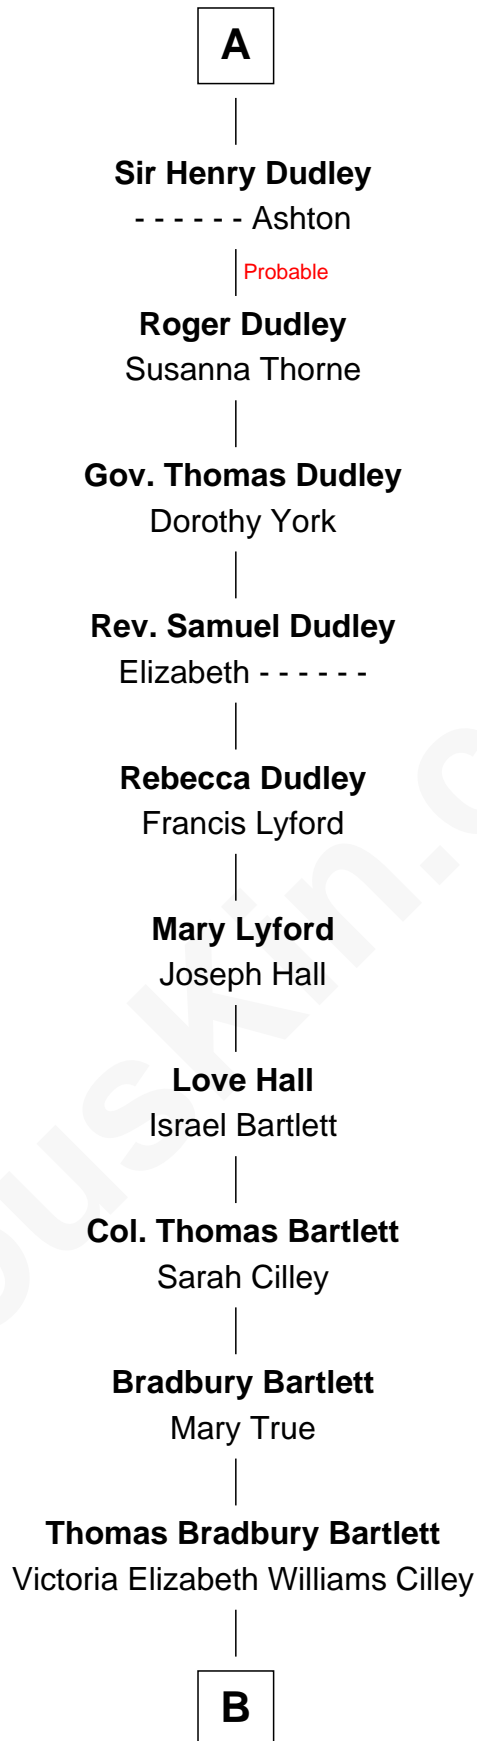

FamousKin.com Relationship Chart of

Hugh I de Audley

(c1250 - c1336)

18th Great-grandfather of

Alan Shepard

Mercury and Apollo Astronaut

Sir Hugh I de Audley

Iseult de Mortimer

Alice de Audley

Sir Ralph de Neville

Sir John de Neville

Maude de Percy

Sir Ralph Neville

Joan Beaufort

Katherine Neville

Sir Thomas Strangeways

Joan Strangeways

Sir William Willoughby

Cecily Willoughby

Sir Edward Sutton

Sir John Sutton

Cecily Grey

A

B

—
Annie Elizabeth Bartlett
Frederick Johnson Shepard

—
Alan Bartlett Shepard
Pauline Renza Emerson

—
Alan Shepard
Mercury and Apollo Astronaut

FamousKin.com