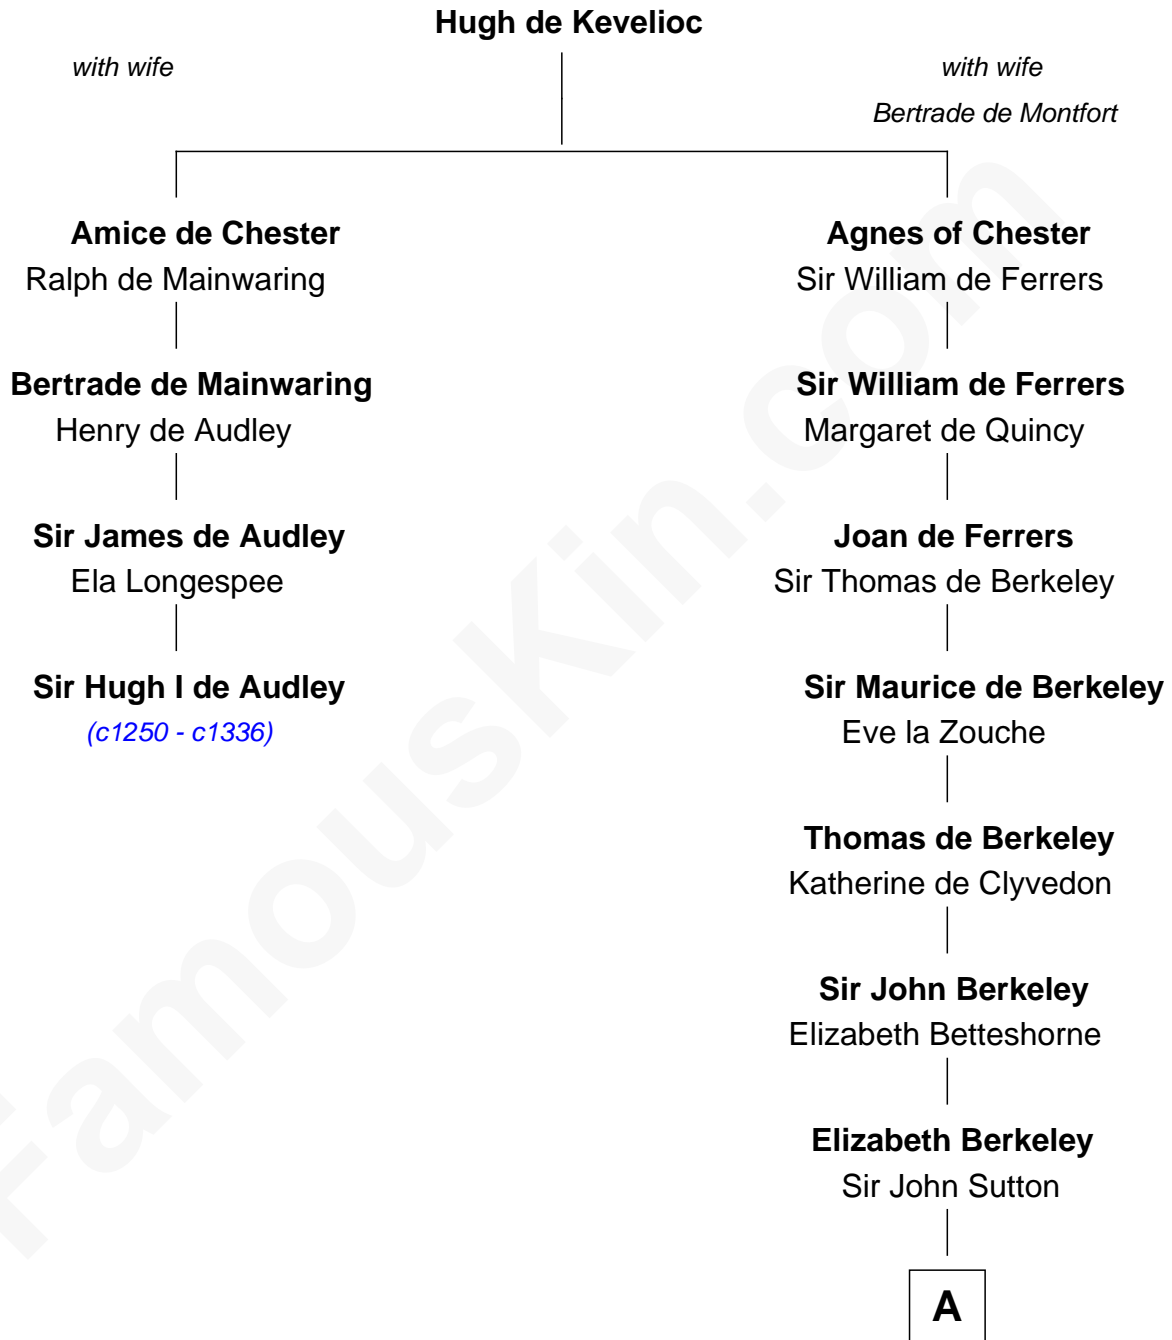

FamousKin.com  
Relationship Chart of  
**Hugh I de Audley**  
(c1250 - c1336)

3rd cousin 18 times removed of

**Allen Dulles**  
5th Director of the C.I.A.

**B**

**Joanna Leffingwell**

Charles Lathrop

**Harriet Wadsworth Lathrop**

Rev. Miron Winslow

**Harriet Lathrop Winslow**

Rev. John Welsh Dulles

**Allen Macy Dulles**

Edith Foster

**Allen Dulles**

*5th Director of the C.I.A.*