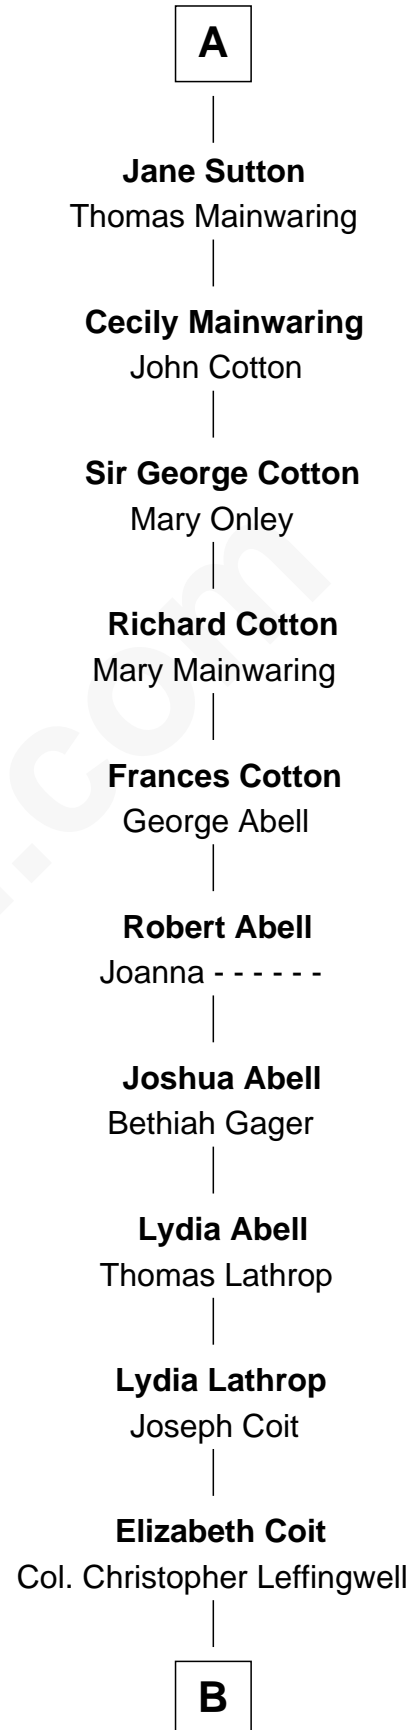

FamousKin.com  
Relationship Chart of  
**Hugh I de Audley**  
(c1250 - c1336)

3rd cousin 18 times removed of

**Allen Dulles**  
5th Director of the C.I.A.

**B**

**Joanna Leffingwell**

Charles Lathrop

**Harriet Wadsworth Lathrop**

Rev. Miron Winslow

**Harriet Lathrop Winslow**

Rev. John Welsh Dulles

**Allen Macy Dulles**

Edith Foster

**Allen Dulles**

*5th Director of the C.I.A.*