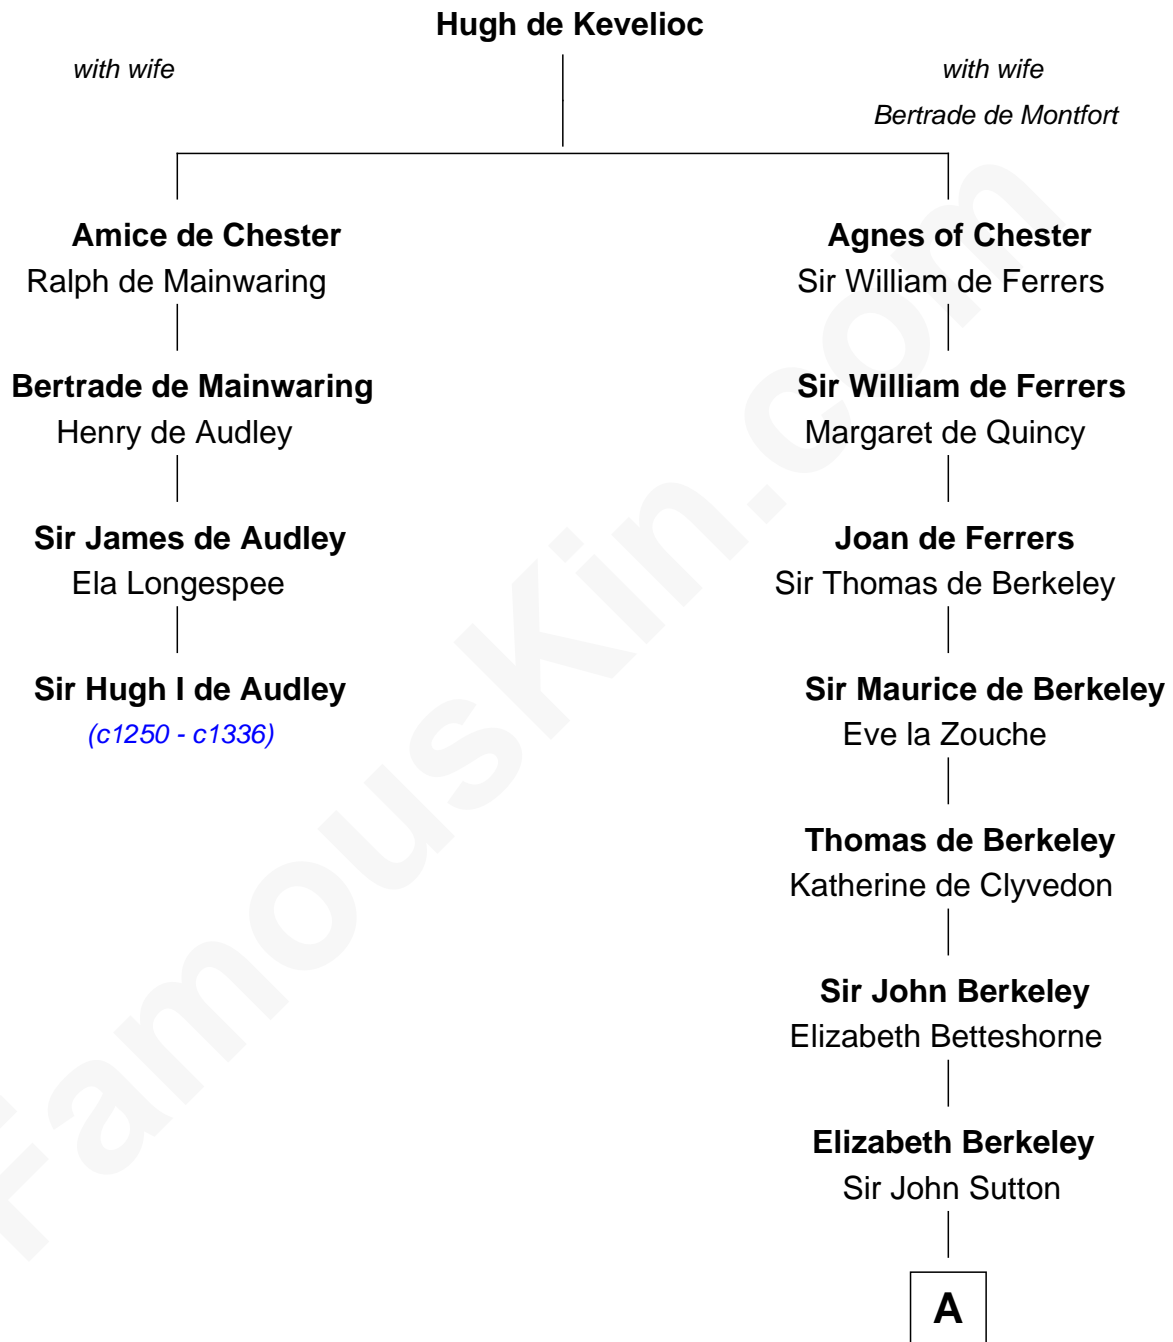

FamousKin.com
Relationship Chart of
Hugh I de Audley
(c1250 - c1336)

3rd cousin 18 times removed of

John Foster Dulles
52nd U.S. Secretary of State

B

Joanna Leffingwell

Charles Lathrop

Harriet Wadsworth Lathrop

Rev. Miron Winslow

Harriet Lathrop Winslow

Rev. John Welsh Dulles

Allen Macy Dulles

Edith Foster

John Foster Dulles

52nd U.S. Secretary of State

FamousKin.com