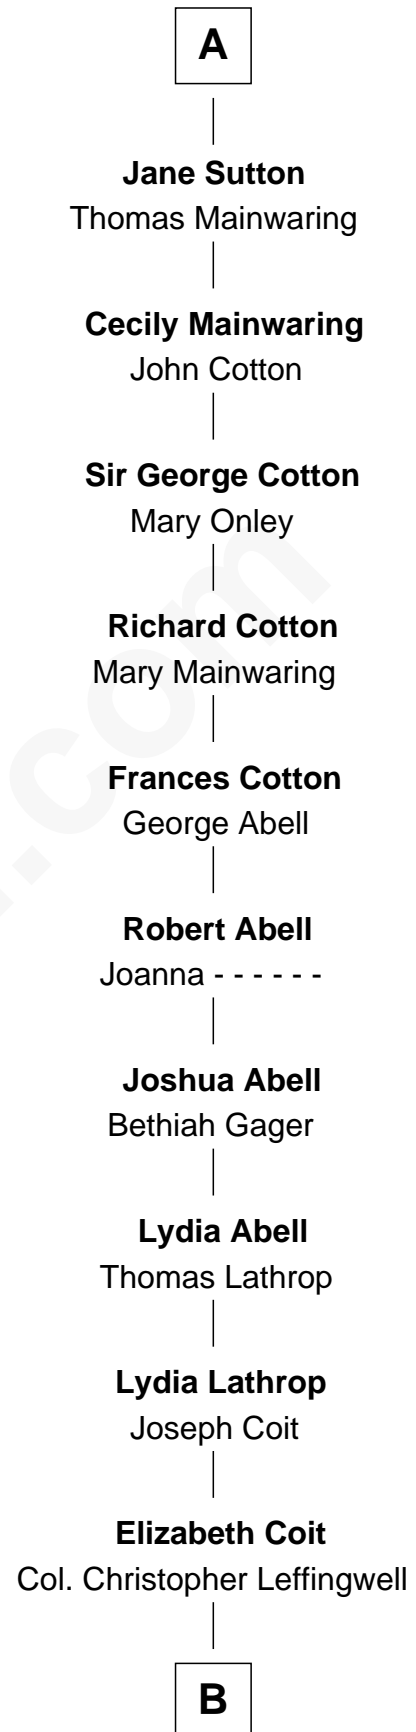

FamousKin.com
Relationship Chart of
Hugh I de Audley
(c1250 - c1336)

3rd cousin 18 times removed of

John Foster Dulles
52nd U.S. Secretary of State

B

Joanna Leffingwell

Charles Lathrop

Harriet Wadsworth Lathrop

Rev. Miron Winslow

Harriet Lathrop Winslow

Rev. John Welsh Dulles

Allen Macy Dulles

Edith Foster

John Foster Dulles

52nd U.S. Secretary of State

FamousKin.com