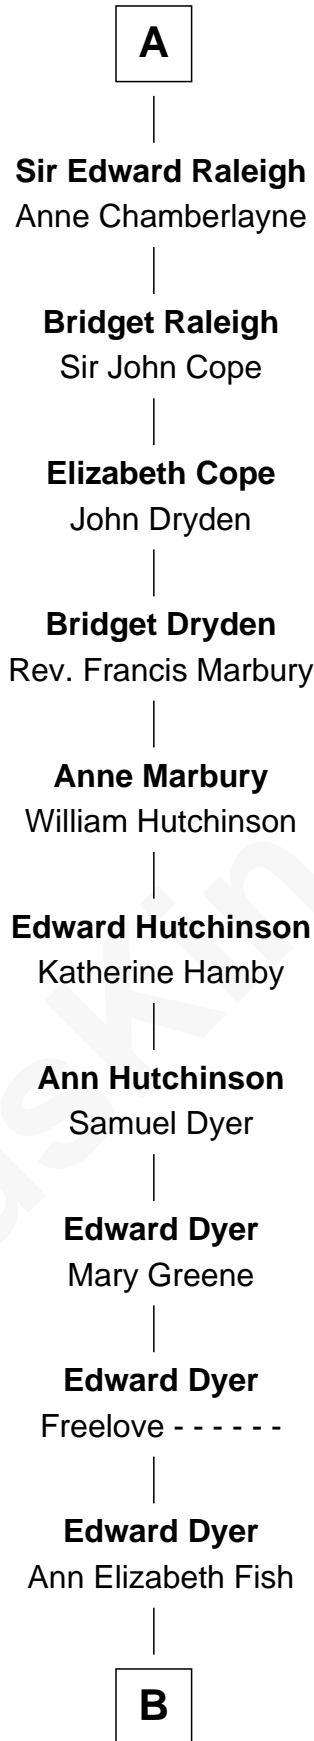

FamousKin.com Relationship Chart of

Hugh I de Audley

(c1250 - c1336)

23rd Great-grandfather of

Elisabeth Shue

TV and Movie Actress

Sir Hugh I de Audley

Iseult de Mortimer

Phillippa Ferrers

Sir Thomas Greene

Elizabeth Greene

William Raleigh

Sir Edward Raleigh

Margaret Verney

A

B

Charles Dyer
Susannah Wright

Charles Dyer
Mary Galusha

Dr. Edward Galusha Dyer
Ann Eliza Morse

Emily Almira Dyer
Alexander Hunter Gunn

Alexander Hunter Gunn
Harriet Grace Brewster Willcox

Mary Brewster Gunn
Adoniram Judson Wells