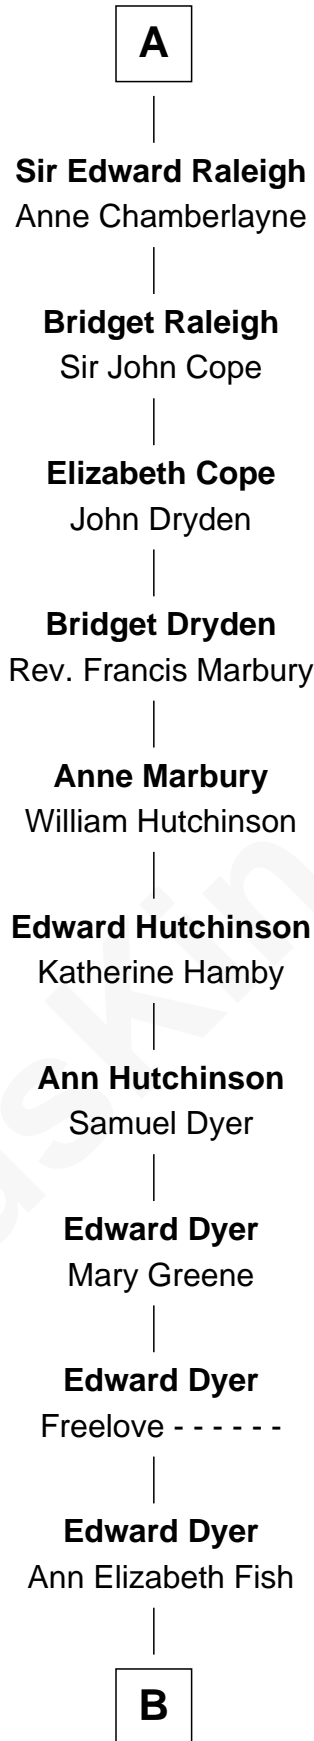

# FamousKin.com Relationship Chart of

**Hugh I de Audley**

(c1250 - c1336)

23rd Great-grandfather of

**Andrew Shue**

*TV Actor*

**Sir Hugh I de Audley**

Iseult de Mortimer

**Hugh de Audley**

Margaret de Clare

**Margaret de Audley**

Ralph de Stafford

**Elizabeth de Stafford**

John de Ferrers

**Robert de Ferrers**

Margaret Despencer

**Phillippa Ferrers**

Sir Thomas Greene

**Elizabeth Greene**

William Raleigh

**Sir Edward Raleigh**

Margaret Verney

**A**

**B**

**Charles Dyer**  
Susannah Wright

**Charles Dyer**  
Mary Galusha

**Dr. Edward Galusha Dyer**  
Ann Eliza Morse

**Emily Almira Dyer**  
Alexander Hunter Gunn

**Alexander Hunter Gunn**  
Harriet Grace Brewster Willcox