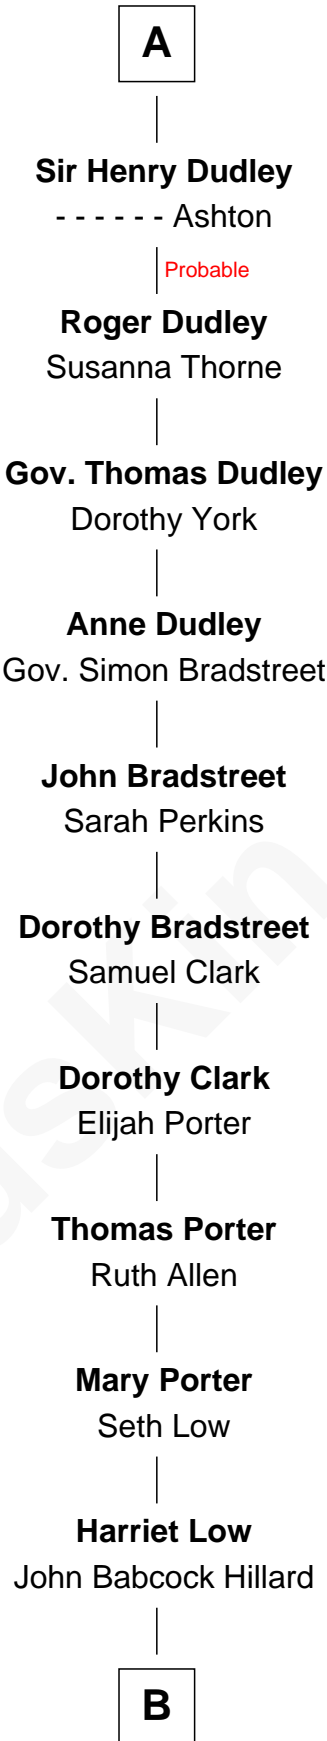

FamousKin.com Relationship Chart of

Hugh I de Audley

(c1250 - c1336)

19th Great-grandfather of

Bill Weld

68th Governor of Massachusetts

Sir Hugh I de Audley

Iseult de Mortimer

Joan Strangeways

Sir William Willoughby

Cecily Willoughby

Sir Edward Sutton

Sir John Sutton

Cecily Grey

A

B