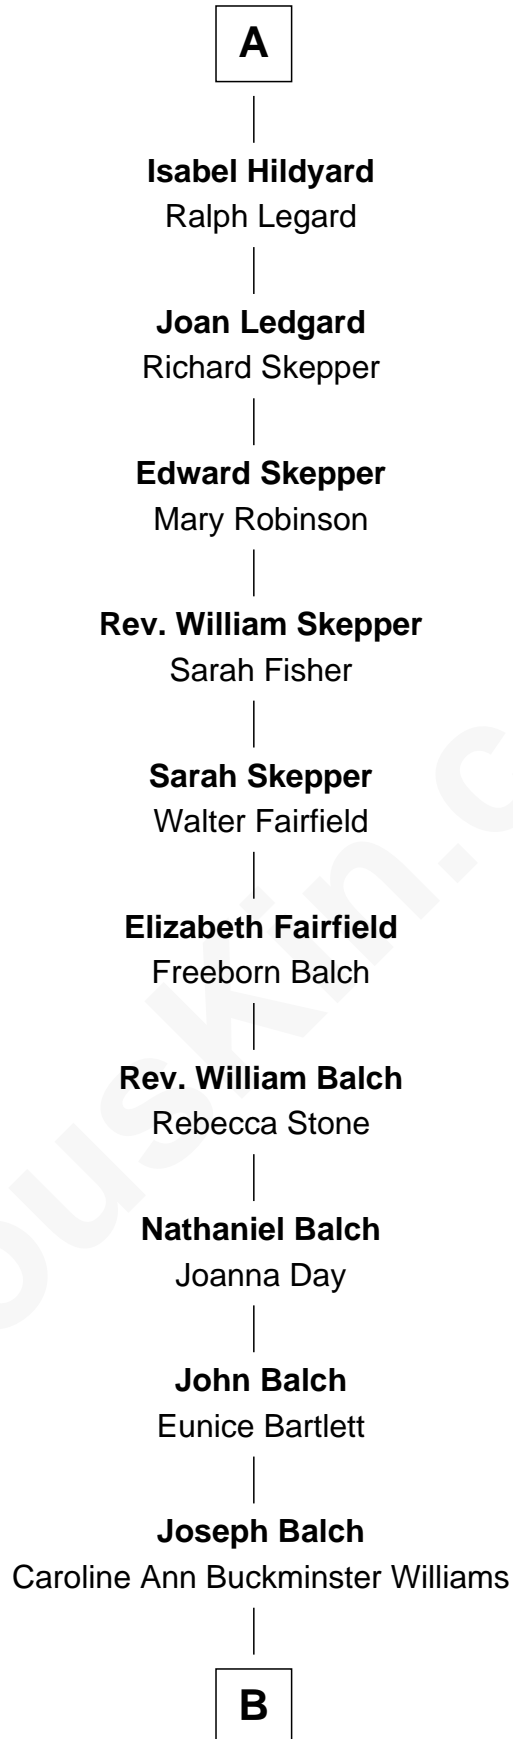

FamousKin.com Relationship Chart of

Hugh I de Audley

(c1250 - c1336)

20th Great-grandfather of

Tuesday Weld

TV and Movie Actress

Sir Hugh I de Audley

Iseult de Mortimer

Mary Clifford

Sir Philip Wentworth

Elizabeth Wentworth

Sir Martin de la See

Joan de la See

Sir Piers Hildyard

A

B

—
Sarah Bartlett Balch

Stephen Minot Weld

—
Stephen Minot Weld

Eloise Rodman

—
Edward Motley Weld

Sarah Lothrop King

—
Lothrop Motley Weld

Yosene Balfour Ker