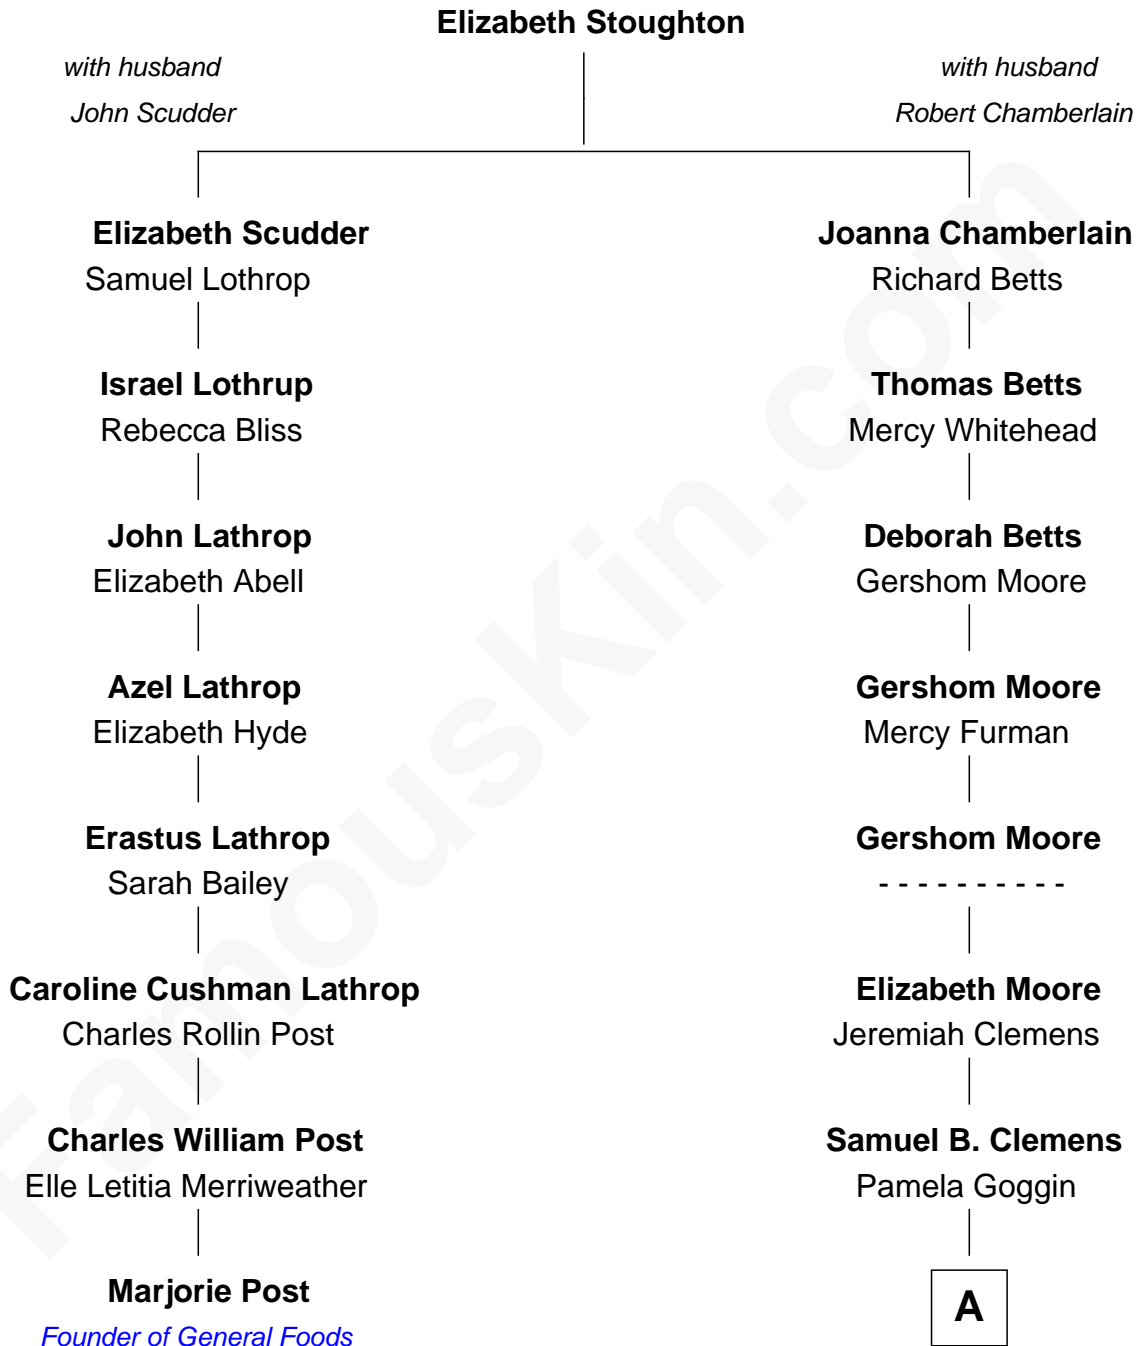

FamousKin.com Relationship Chart of

Marjorie Post

Founder of General Foods

7th cousin 1 time removed of

Mark Twain

Author of Tom Sawyer

A

|
John Marshall Clemens

Jane Lampton

|
Mark Twain

Author of Tom Sawyer

FamousKin.com