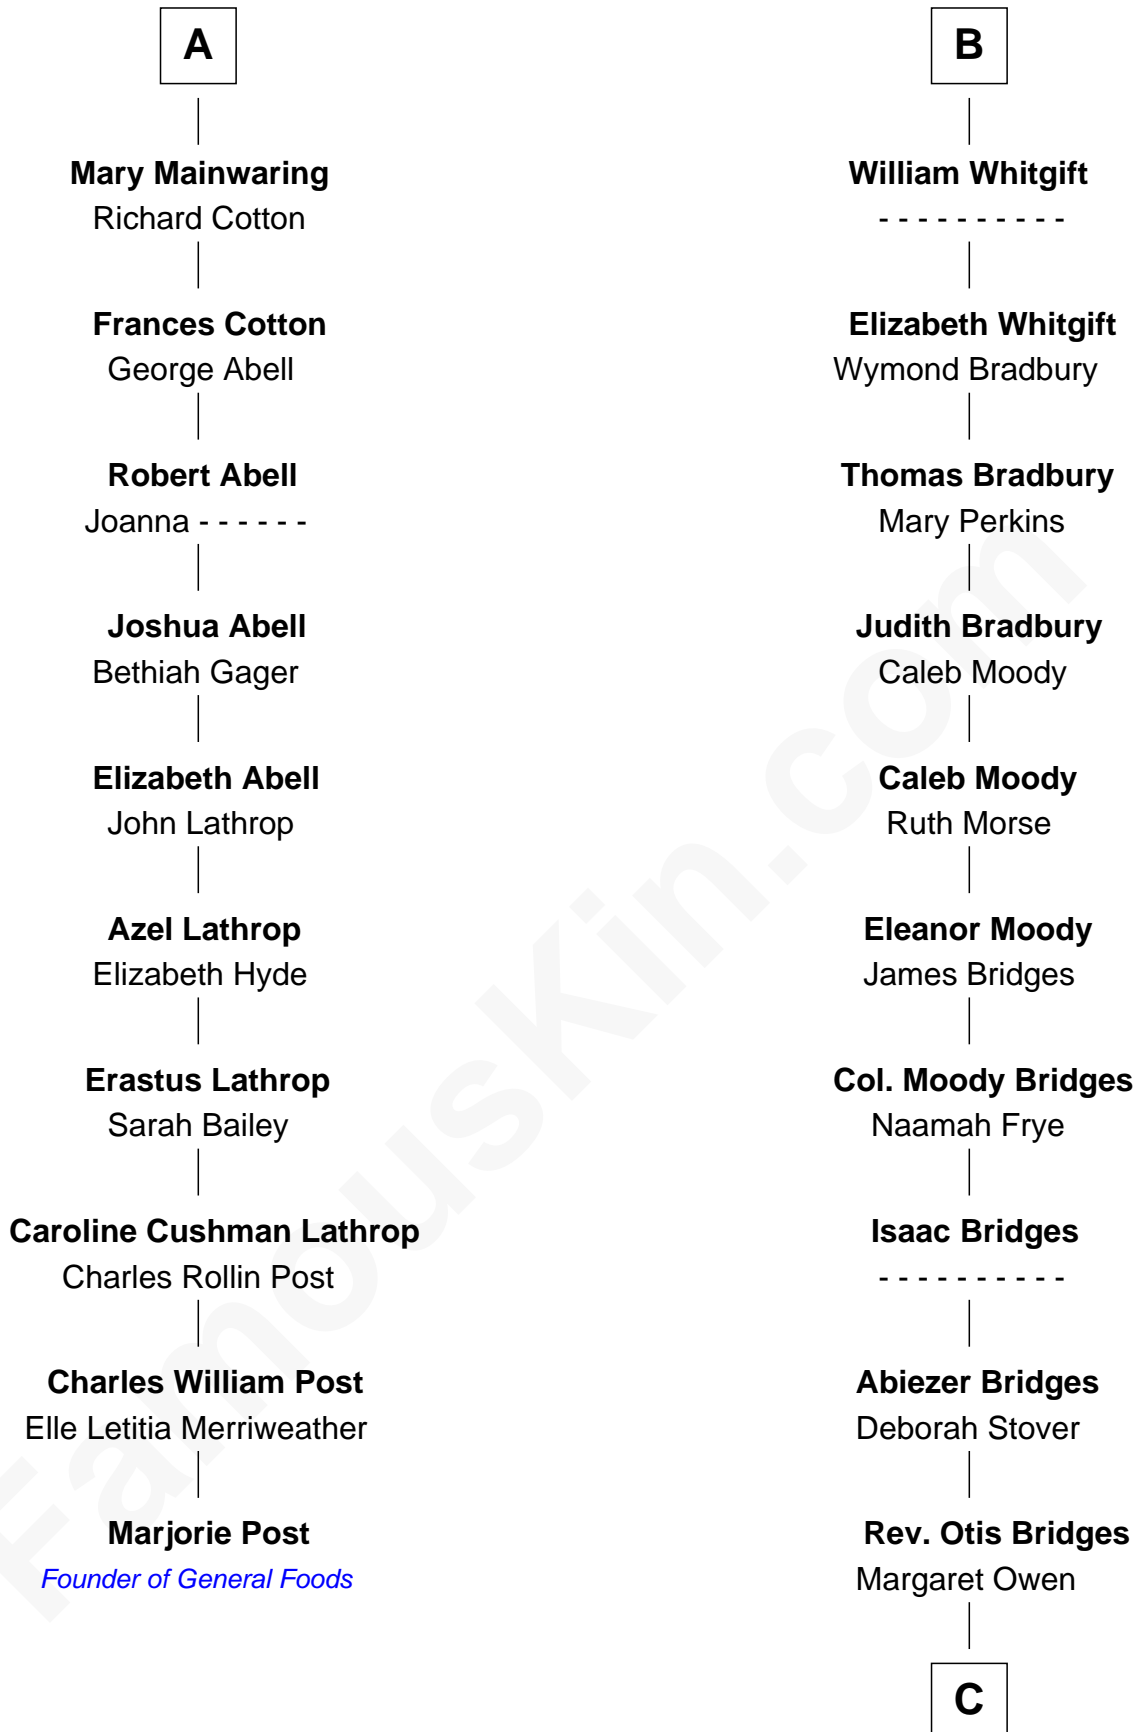

# FamousKin.com Relationship Chart of

**Marjorie Post**

*Founder of General Foods*

16th cousin 3 times removed of

**Owen Brewster**

*54th Governor of Maine*

**John de Welles**

Maud de Roos

**C**

**Owen W. Bridges**

Lydia A. -----

**Carrie S. Bridges**

William Edmund Brewster

**Owen Brewster**

*54th Governor of Maine*

FamousKin.com