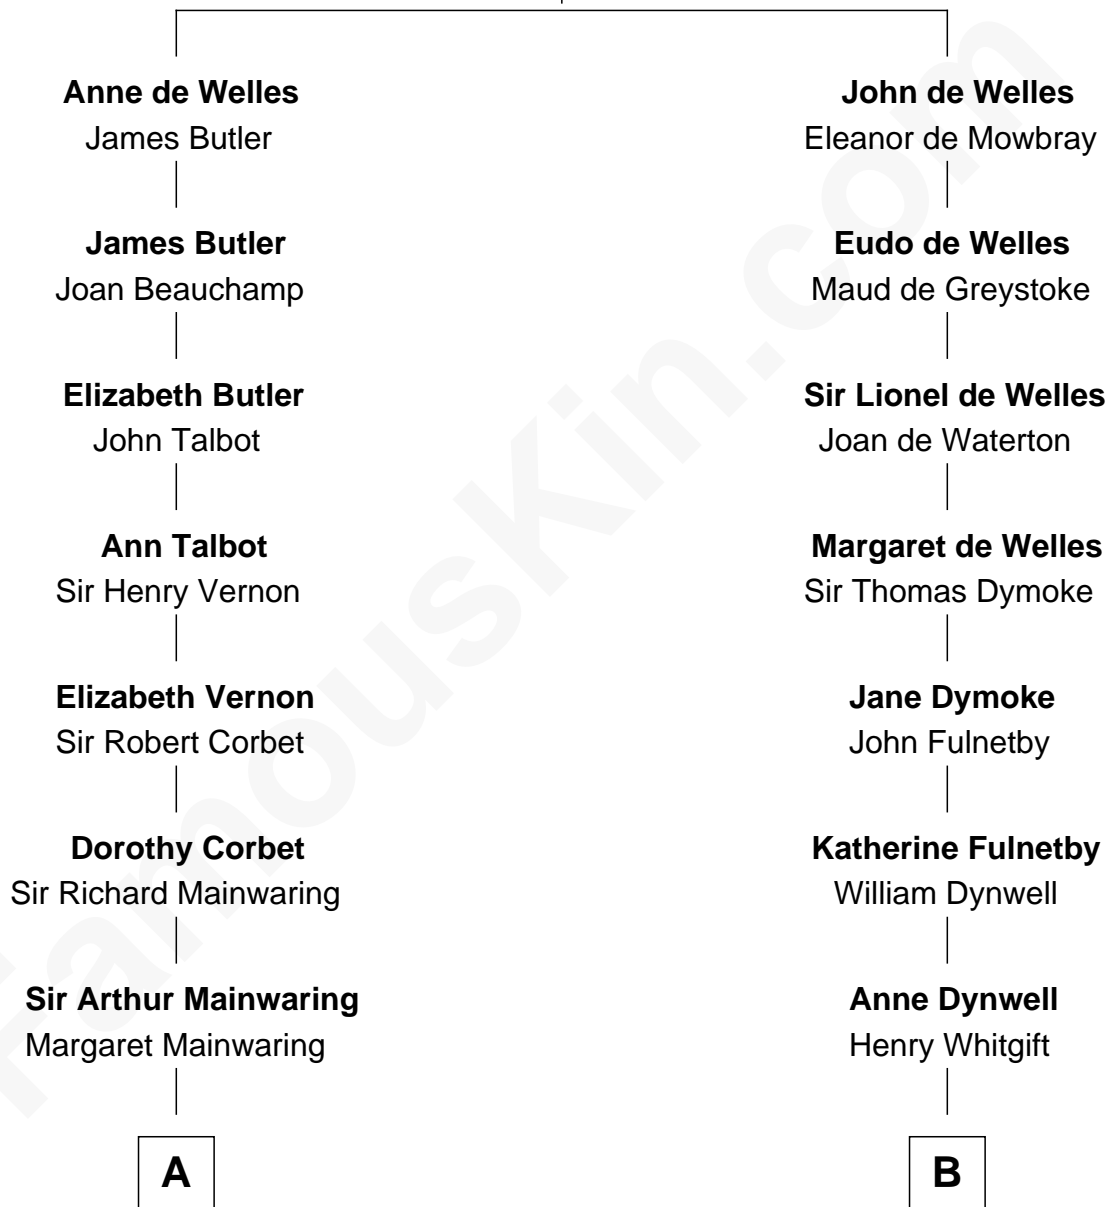

# FamousKin.com Relationship Chart of

**Marjorie Post**

*Founder of General Foods*

16th cousin 3 times removed of

**Owen Brewster**

*54th Governor of Maine*

**John de Welles**

Maud de Roos

**C**

**Owen W. Bridges**

Lydia A. -----

**Carrie S. Bridges**

William Edmund Brewster

**Owen Brewster**

*54th Governor of Maine*

FamousKin.com