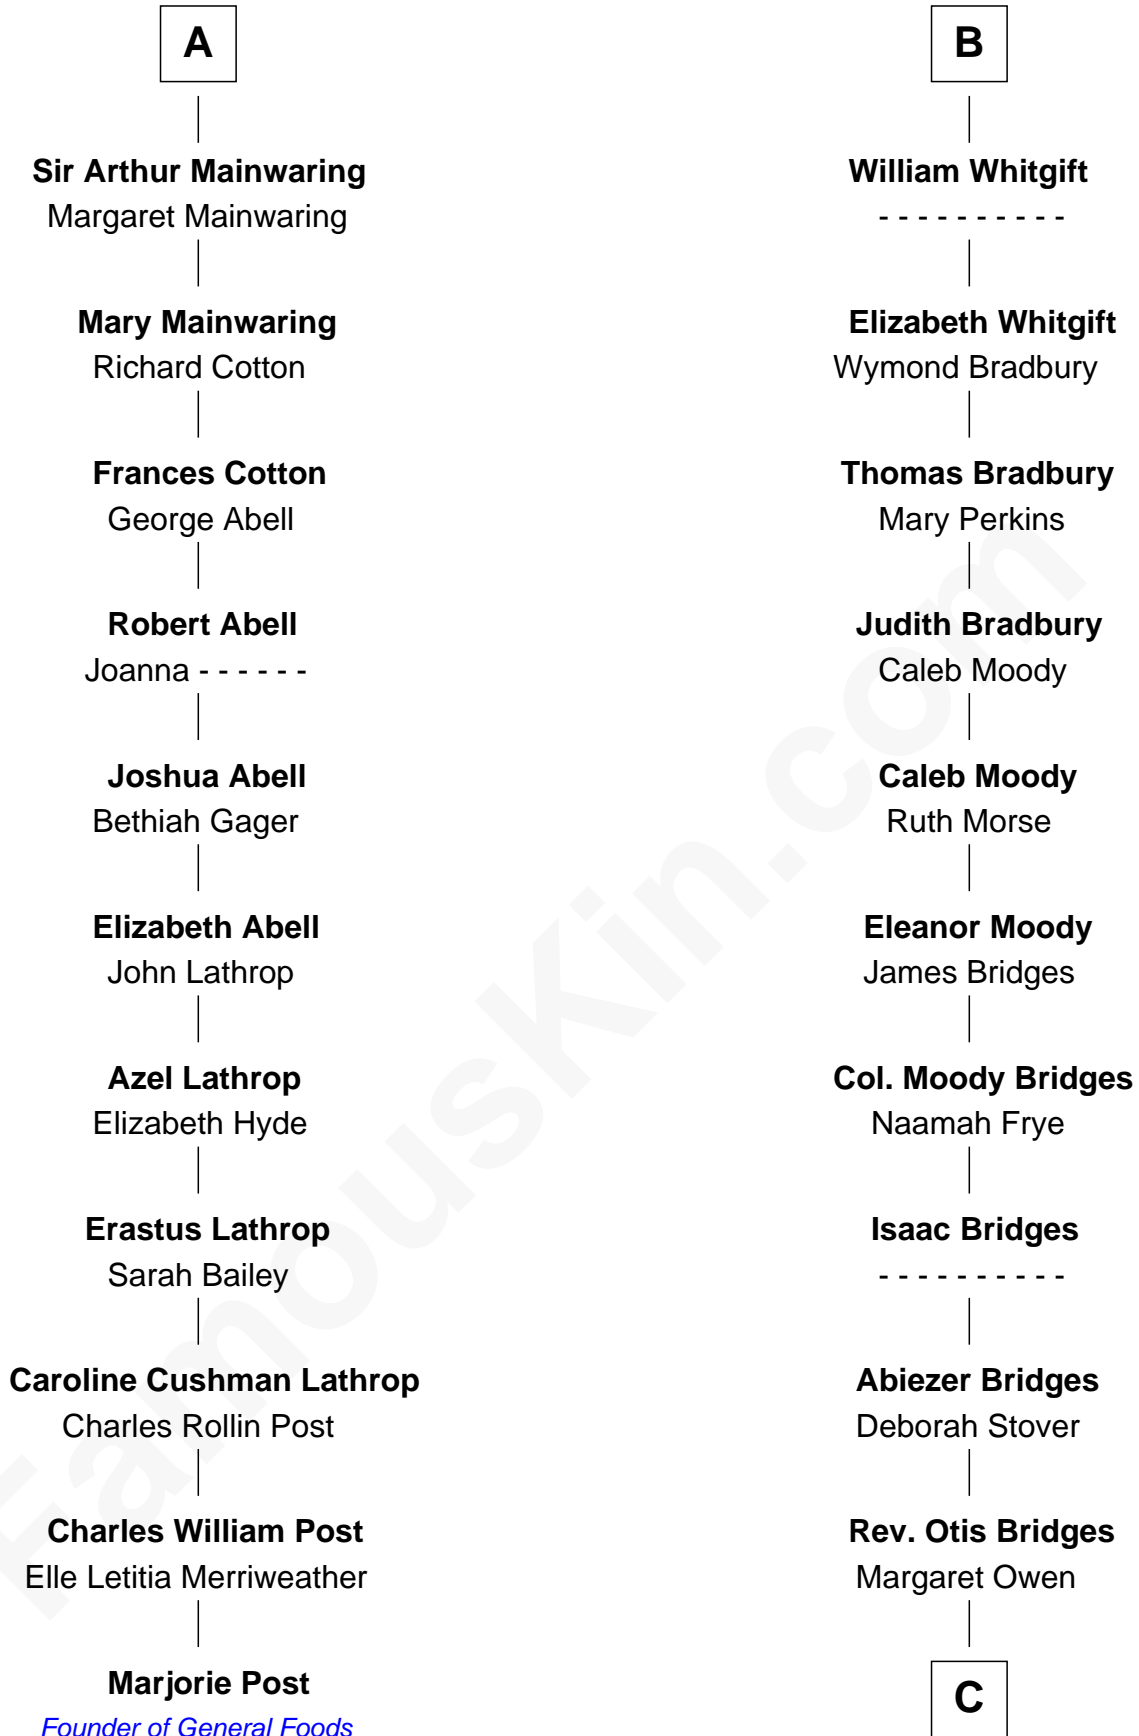

# FamousKin.com Relationship Chart of

**Marjorie Post**

*Founder of General Foods*

17th cousin 2 times removed of

**Owen Brewster**

*54th Governor of Maine*

**John de Mowbray**  
Elizabeth de Segrave

**C**

**Owen W. Bridges**

Lydia A. -----

**Carrie S. Bridges**

William Edmund Brewster

**Owen Brewster**

*54th Governor of Maine*

FamousKin.com