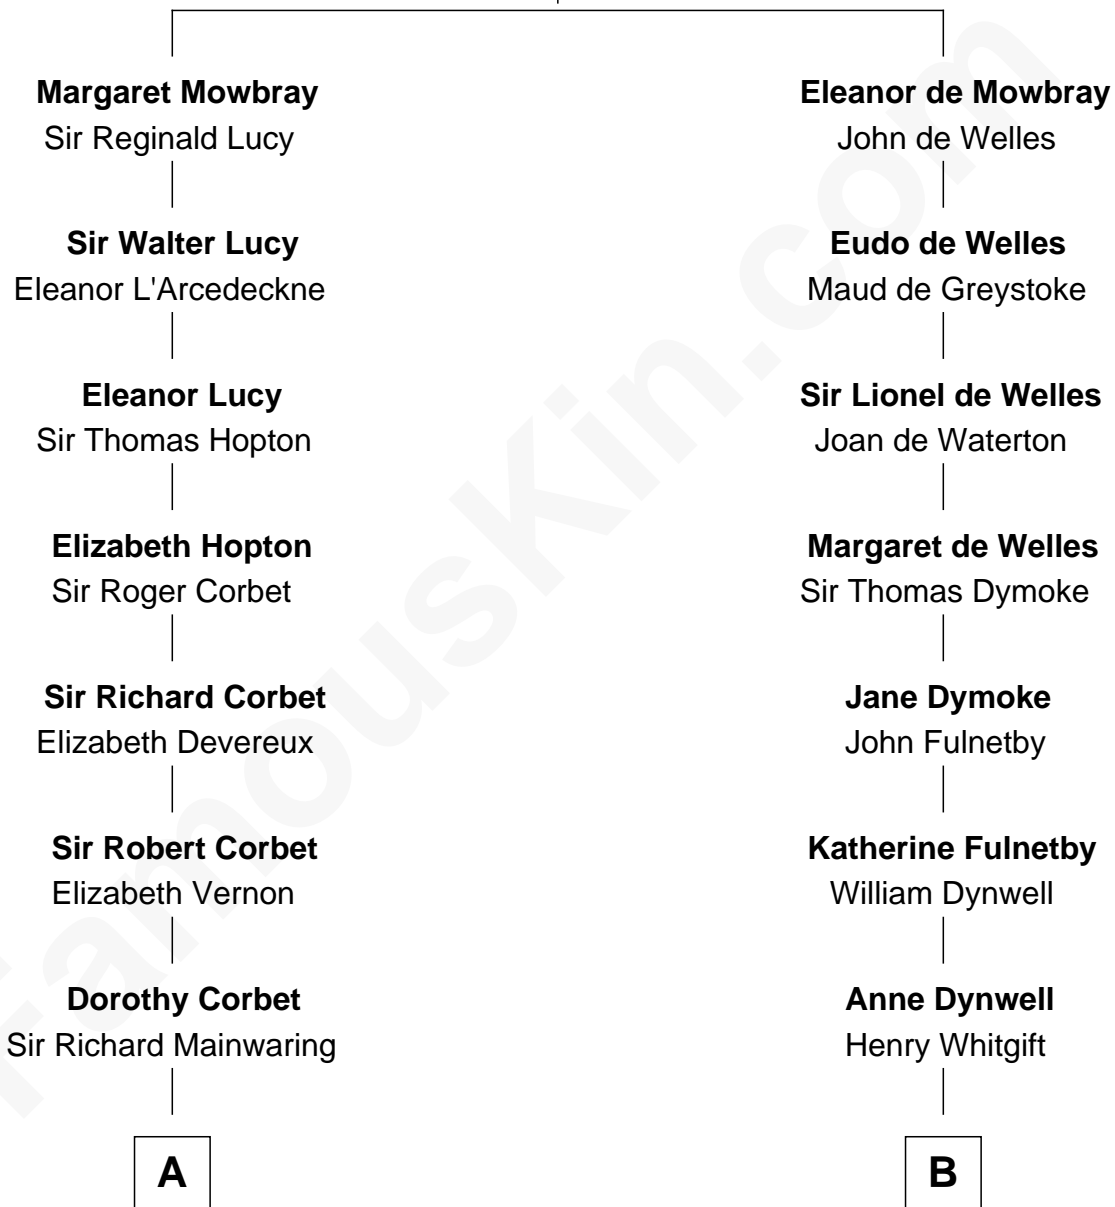

# FamousKin.com Relationship Chart of

**Marjorie Post**

*Founder of General Foods*

17th cousin 2 times removed of

**Owen Brewster**

*54th Governor of Maine*

**John de Mowbray**  
Elizabeth de Segrave

**C**

**Owen W. Bridges**

Lydia A. -----

**Carrie S. Bridges**

William Edmund Brewster

**Owen Brewster**

*54th Governor of Maine*

FamousKin.com