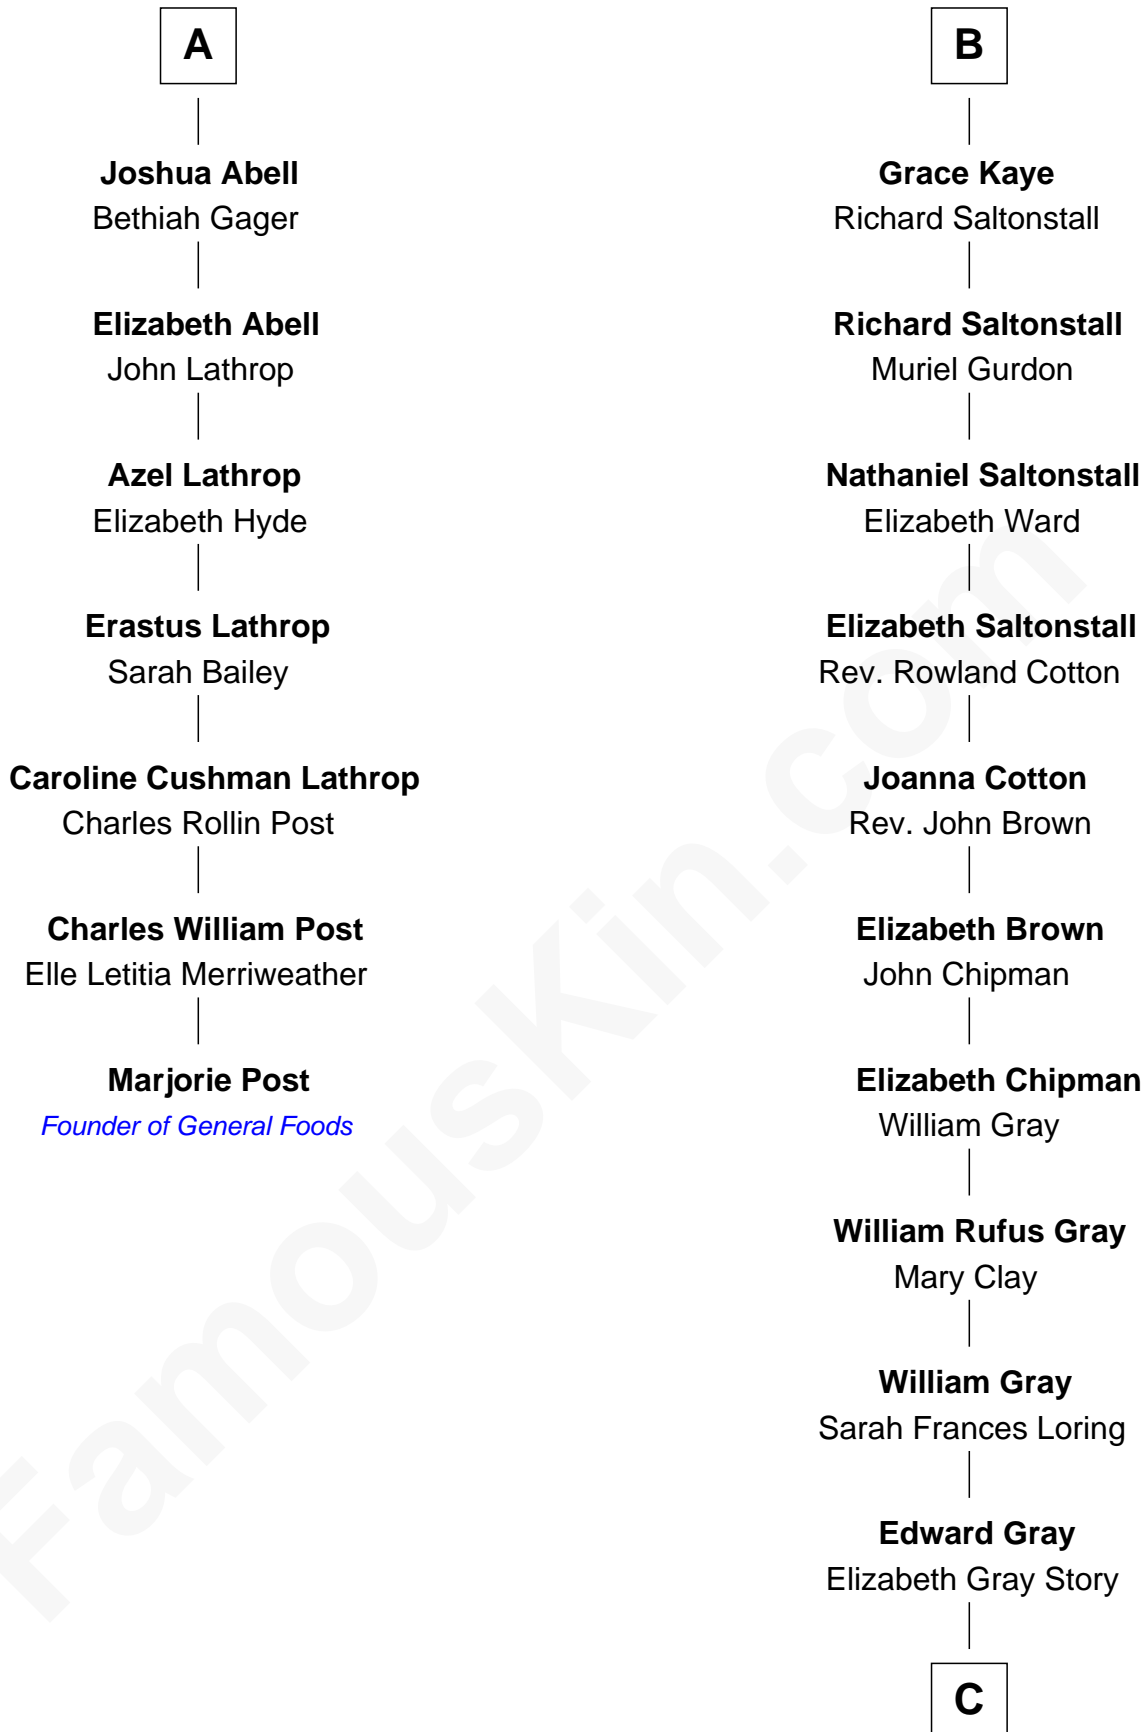

# FamousKin.com Relationship Chart of

**Marjorie Post**

*Founder of General Foods*

13th cousin 6 times removed of

**Story Musgrave**

*NASA Astronaut*

**Sir John Berkeley**  
Elizabeth Betteshorne

**Elizabeth Berkeley**  
Sir John Sutton

**Jane Sutton**  
Thomas Mainwaring

**Cecily Mainwaring**  
John Cotton

**Sir George Cotton**  
Mary Onley

**Richard Cotton**  
Mary Mainwaring

**Frances Cotton**  
George Abell

**Robert Abell**  
Joanna - - - - -

**A**

**Eleanor Berkeley**  
Sir Richard Poynings

**Eleanor Poynings**  
Sir Henry Percy

**Margaret Percy**  
Sir William Gascoigne

**Dorothy Gascoigne**  
Sir Ninian Markenfield

**Alice Markenfield**  
Sir Robert Mauleverer

**Dorothy Mauleverer**  
John Kaye

**Robert Kaye**  
Anne Flower

**B**

**C**

**Marguerite Gray**  
John Butler Swann

**Marguerite Swann**  
Percy Musgrave

**Story Musgrave**  
*NASA Astronaut*

FamousKin.com