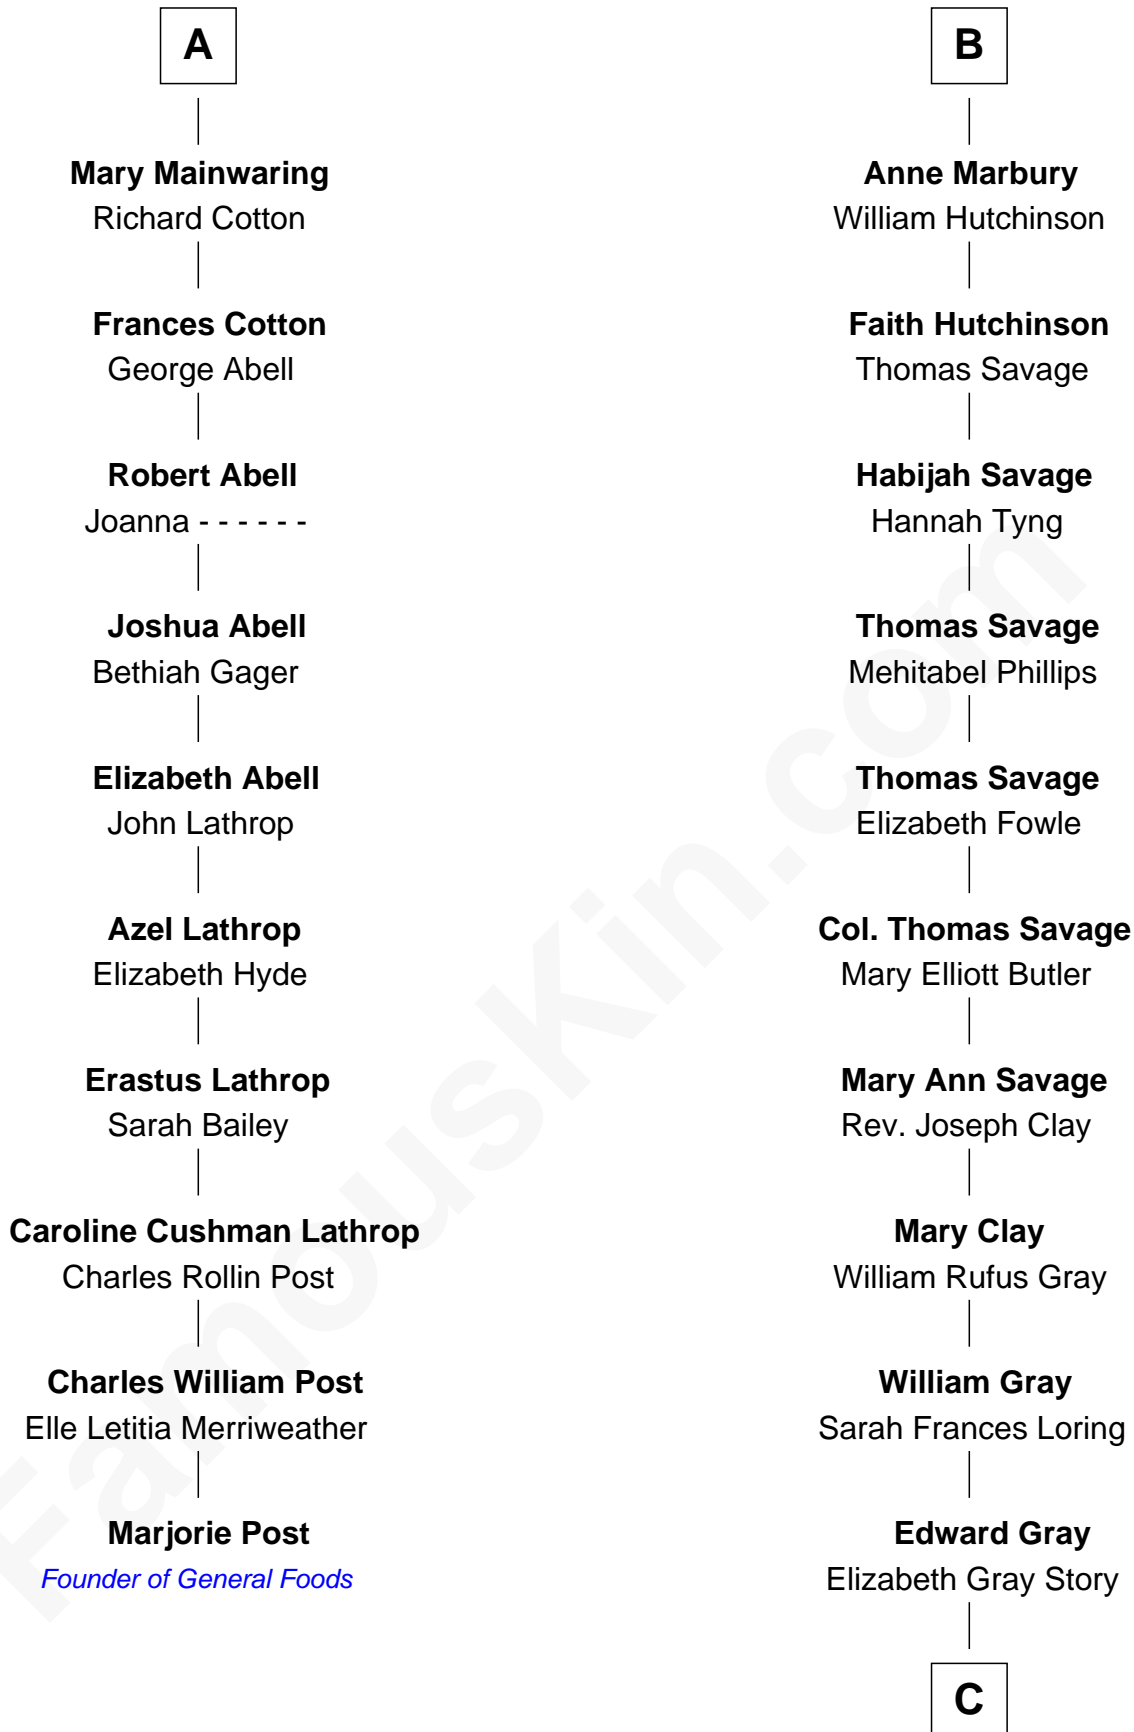

# FamousKin.com Relationship Chart of

**Marjorie Post**

*Founder of General Foods*

16th cousin 3 times removed of

**Story Musgrave**

*NASA Astronaut*

**Robert de Ferrers**  
Margaret Despencer

**Sir Edmund Ferrers**  
Ellen Roche

**Sir William Ferrers**  
Elizabeth Belknap

**Anne Ferrers**  
Sir Walter Devereux

**Elizabeth Devereux**  
Sir Richard Corbet

**Sir Robert Corbet**  
Elizabeth Vernon

**Dorothy Corbet**  
Sir Richard Mainwaring

**Sir Arthur Mainwaring**  
Margaret Mainwaring

**A**

**Phillippa Ferrers**  
Sir Thomas Greene

**Elizabeth Greene**  
William Raleigh

**Sir Edward Raleigh**  
Margaret Verney

**Sir Edward Raleigh**  
Anne Chamberlayne

**Bridget Raleigh**  
Sir John Cope

**Elizabeth Cope**  
John Dryden

**Bridget Dryden**  
Rev. Francis Marbury

**B**

**C**

**Marguerite Gray**  
John Butler Swann

**Marguerite Swann**  
Percy Musgrave

**Story Musgrave**  
*NASA Astronaut*