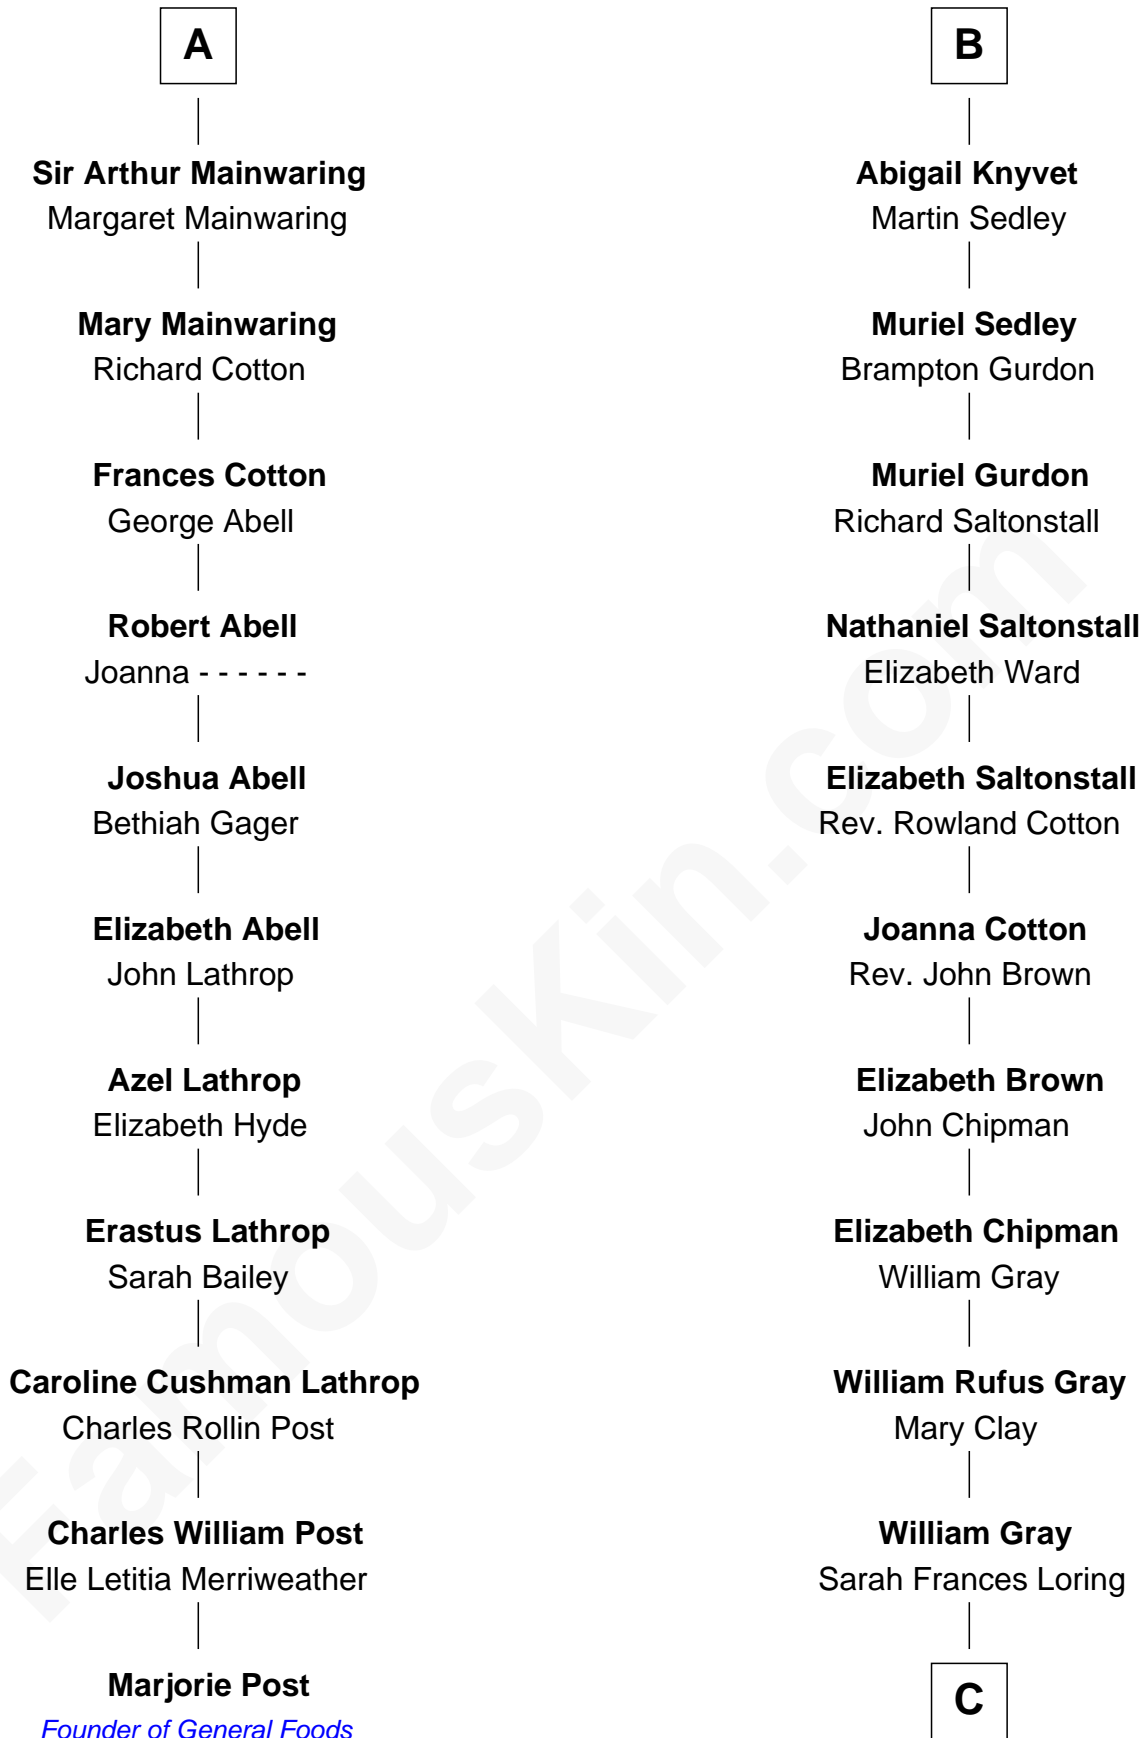

# FamousKin.com Relationship Chart of

**Marjorie Post**

*Founder of General Foods*

17th cousin 3 times removed of

**Story Musgrave**

*NASA Astronaut*

**Sir William de Ros**  
Margery de Badlesmere

**C**

Edward Gray

Elizabeth Gray Story

Marguerite Gray

John Butler Swann

Marguerite Swann

Percy Musgrave

Story Musgrave

*NASA Astronaut*