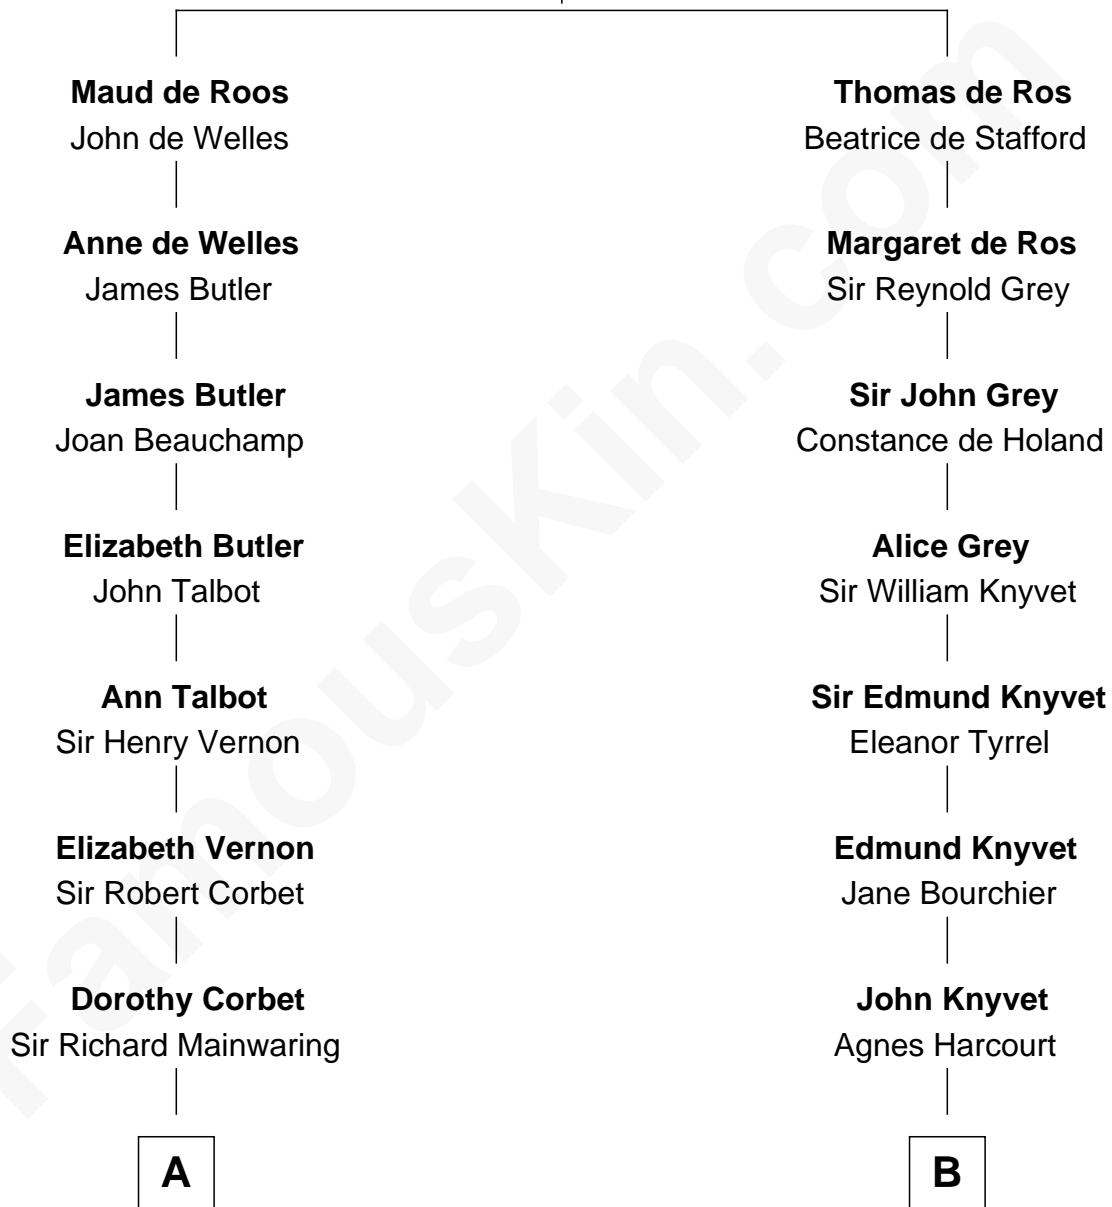

# FamousKin.com Relationship Chart of

**Marjorie Post**

*Founder of General Foods*

17th cousin 3 times removed of

**Story Musgrave**

*NASA Astronaut*

**Sir William de Ros**  
Margery de Badlesmere

**C**

Edward Gray

Elizabeth Gray Story

Marguerite Gray

John Butler Swann

Marguerite Swann

Percy Musgrave

Story Musgrave

*NASA Astronaut*