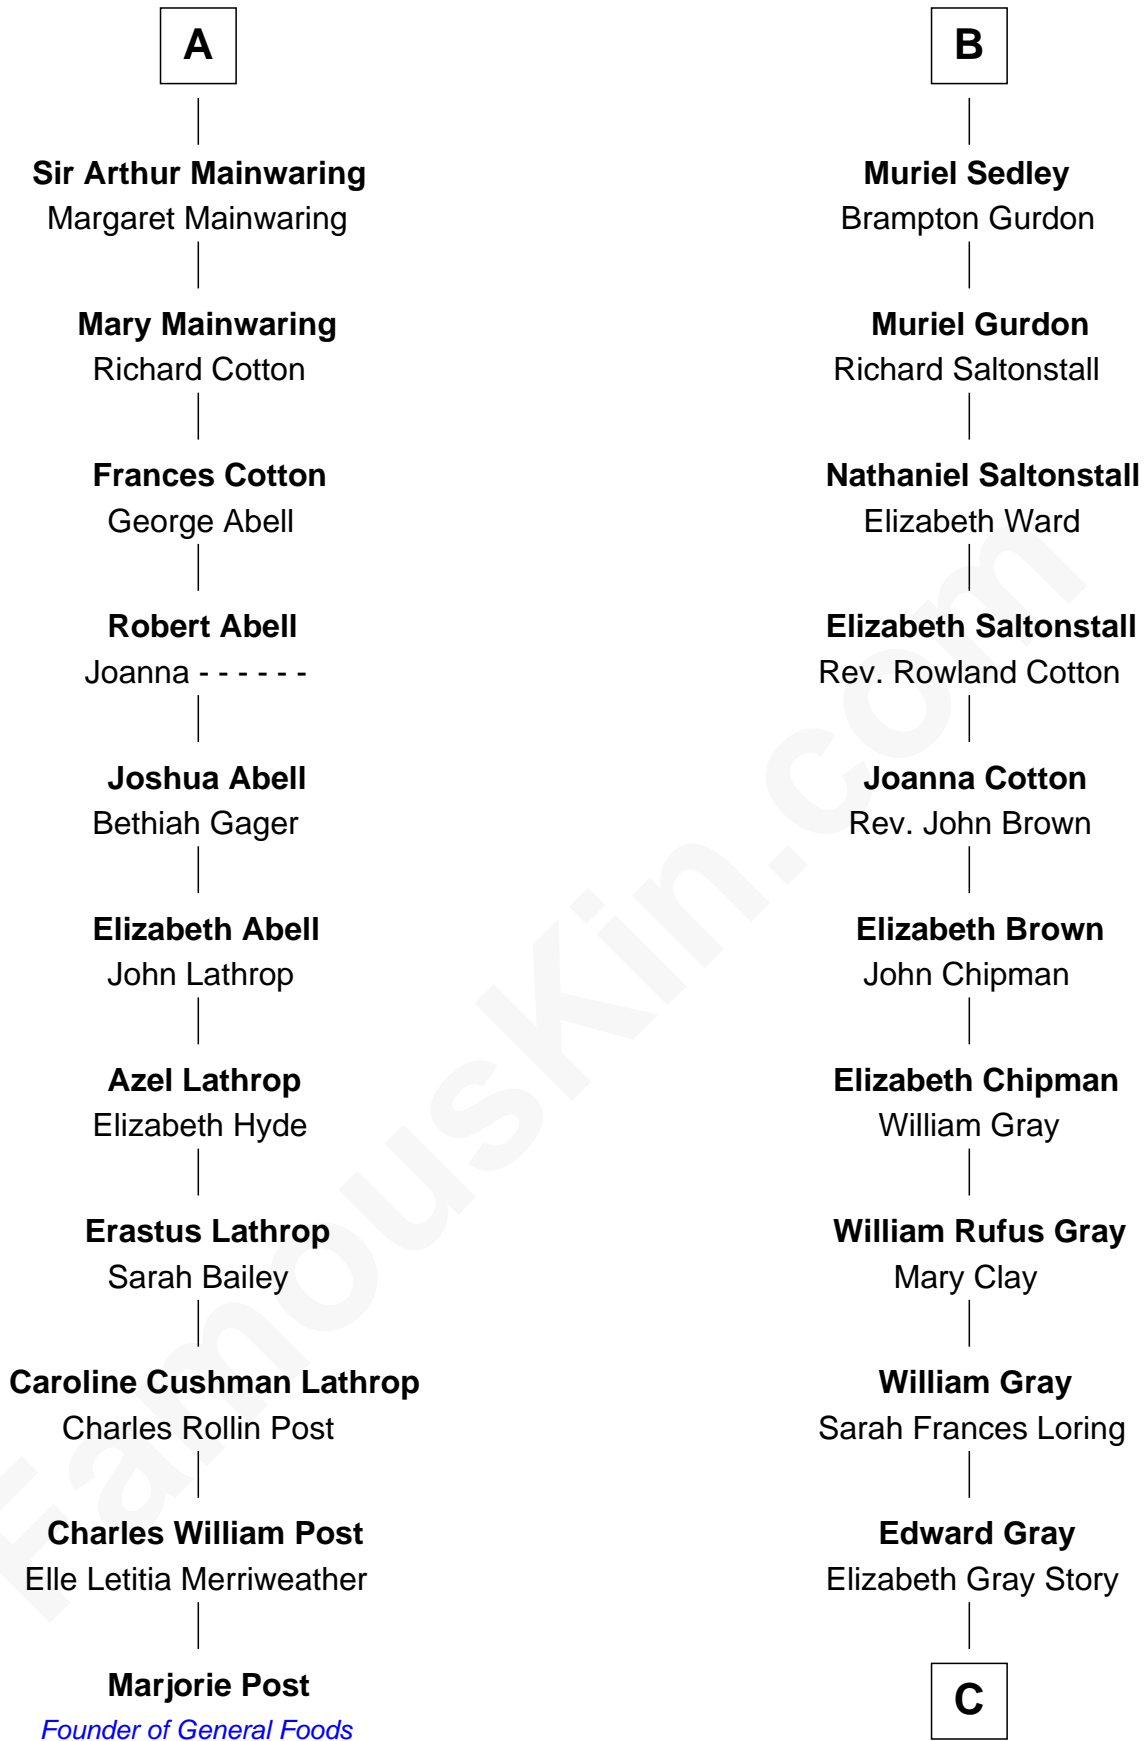

FamousKin.com Relationship Chart of

Marjorie Post

Founder of General Foods

17th cousin 2 times removed of

Story Musgrave

NASA Astronaut

John de Mowbray
Elizabeth de Segrave

C

Marguerite Gray
John Butler Swann

Marguerite Swann
Percy Musgrave

Story Musgrave
NASA Astronaut

FamousKin.com