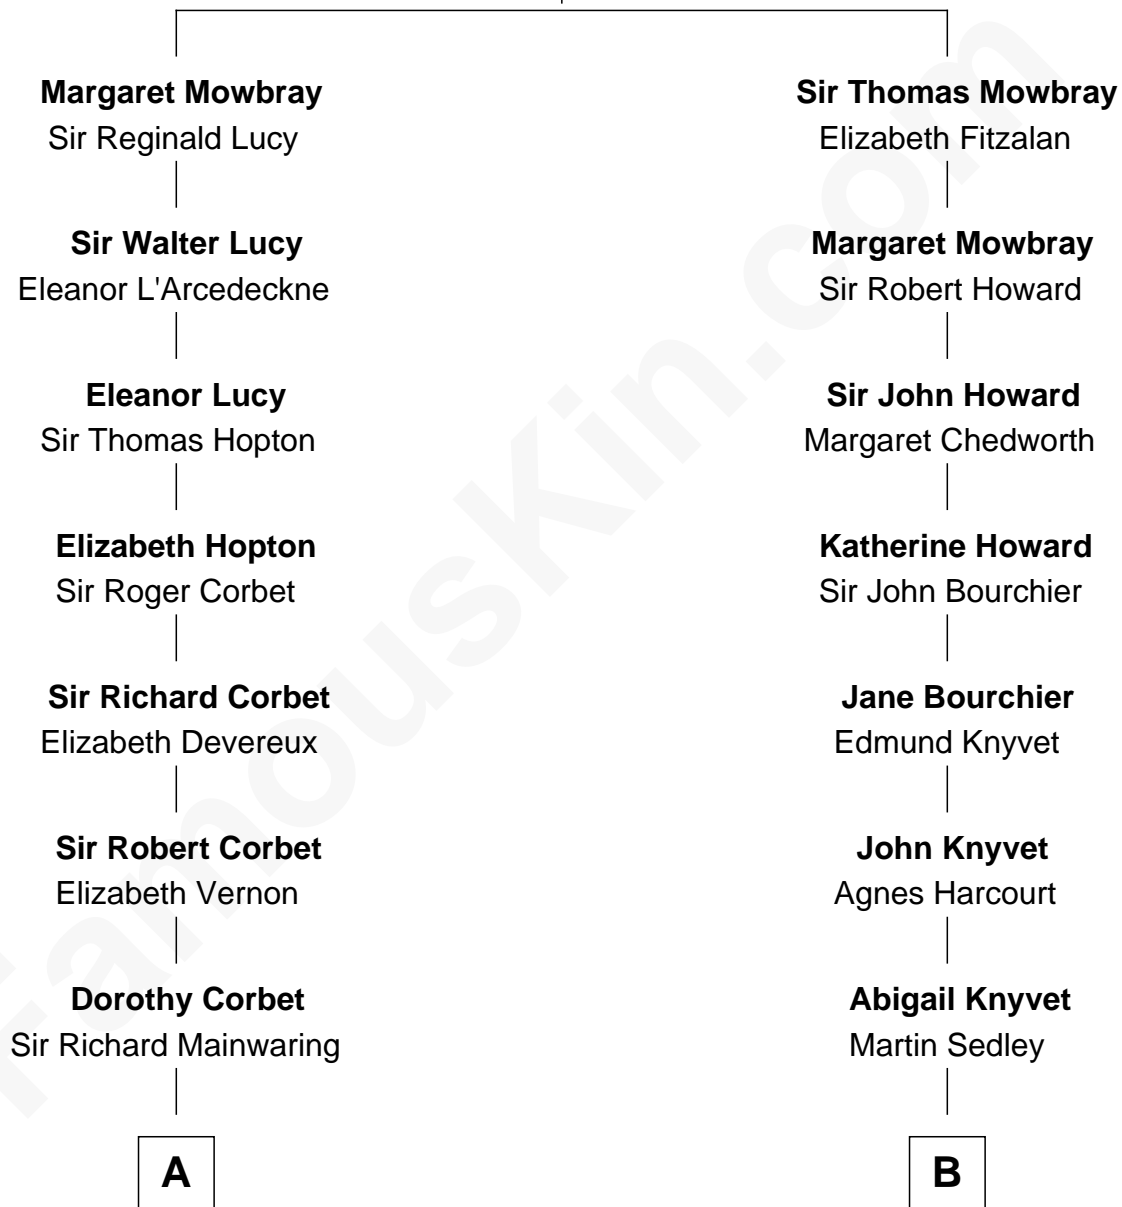

FamousKin.com Relationship Chart of

Marjorie Post

Founder of General Foods

17th cousin 2 times removed of

Story Musgrave

NASA Astronaut

John de Mowbray
Elizabeth de Segrave

C

Marguerite Gray
John Butler Swann

Marguerite Swann
Percy Musgrave

Story Musgrave
NASA Astronaut

FamousKin.com