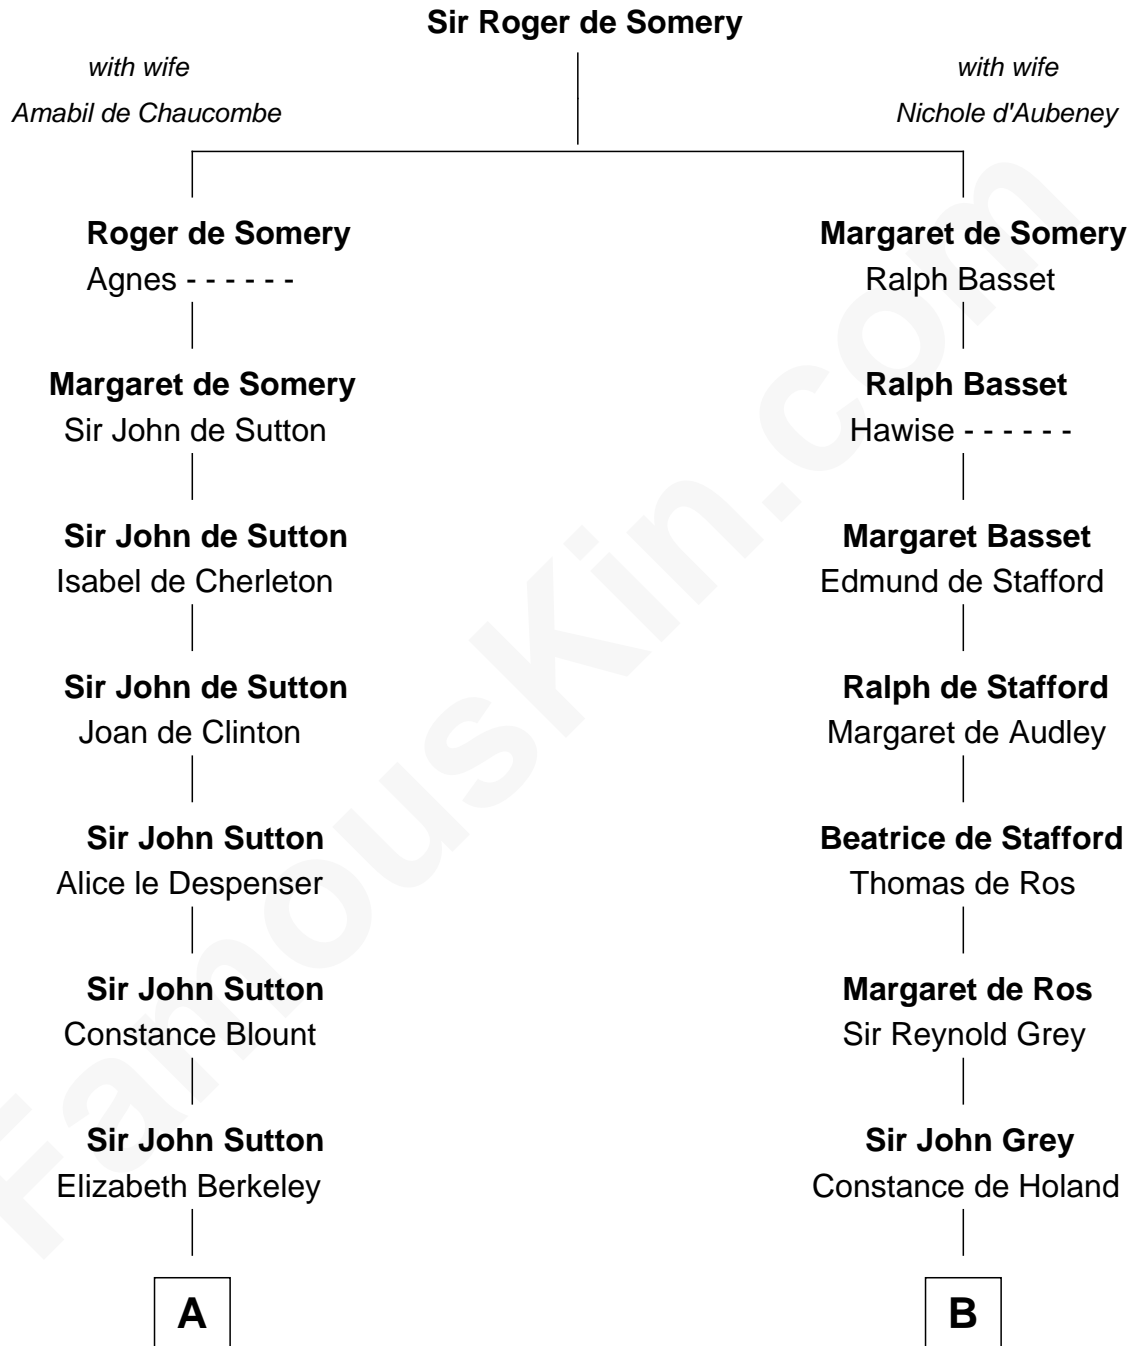

FamousKin.com Relationship Chart of

Marjorie Post

Founder of General Foods

19th cousin 1 time removed of

Horace Gray

U.S. Supreme Court Justice

C

Caroline Cushman Lathrop

Charles Rollin Post

Charles William Post

Elle Letitia Merriweather

Marjorie Post

Founder of General Foods

D

Elizabeth Brown

John Chipman