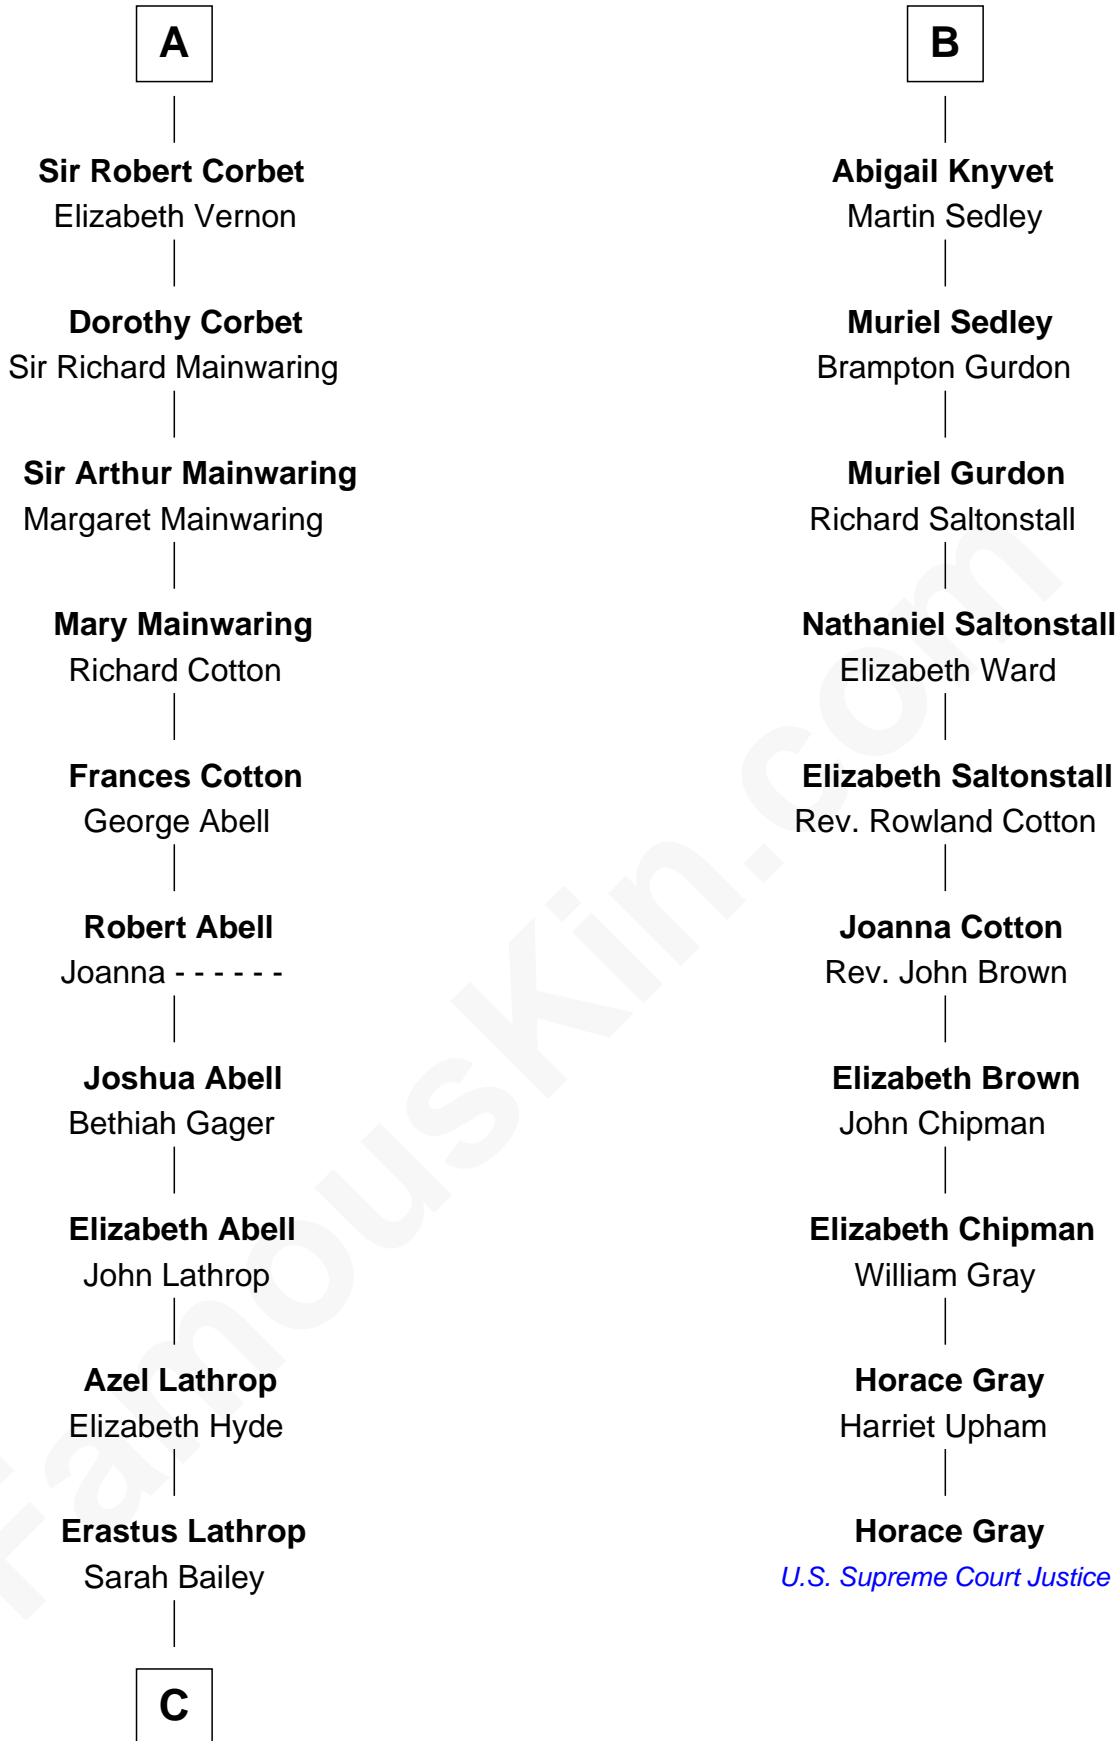

FamousKin.com Relationship Chart of

Marjorie Post

Founder of General Foods

16th cousin 3 times removed of

Horace Gray

U.S. Supreme Court Justice

C

—
Caroline Cushman Lathrop

Charles Rollin Post

—
Charles William Post

Elle Letitia Merriweather

—
Marjorie Post

Founder of General Foods

FamousKin.com