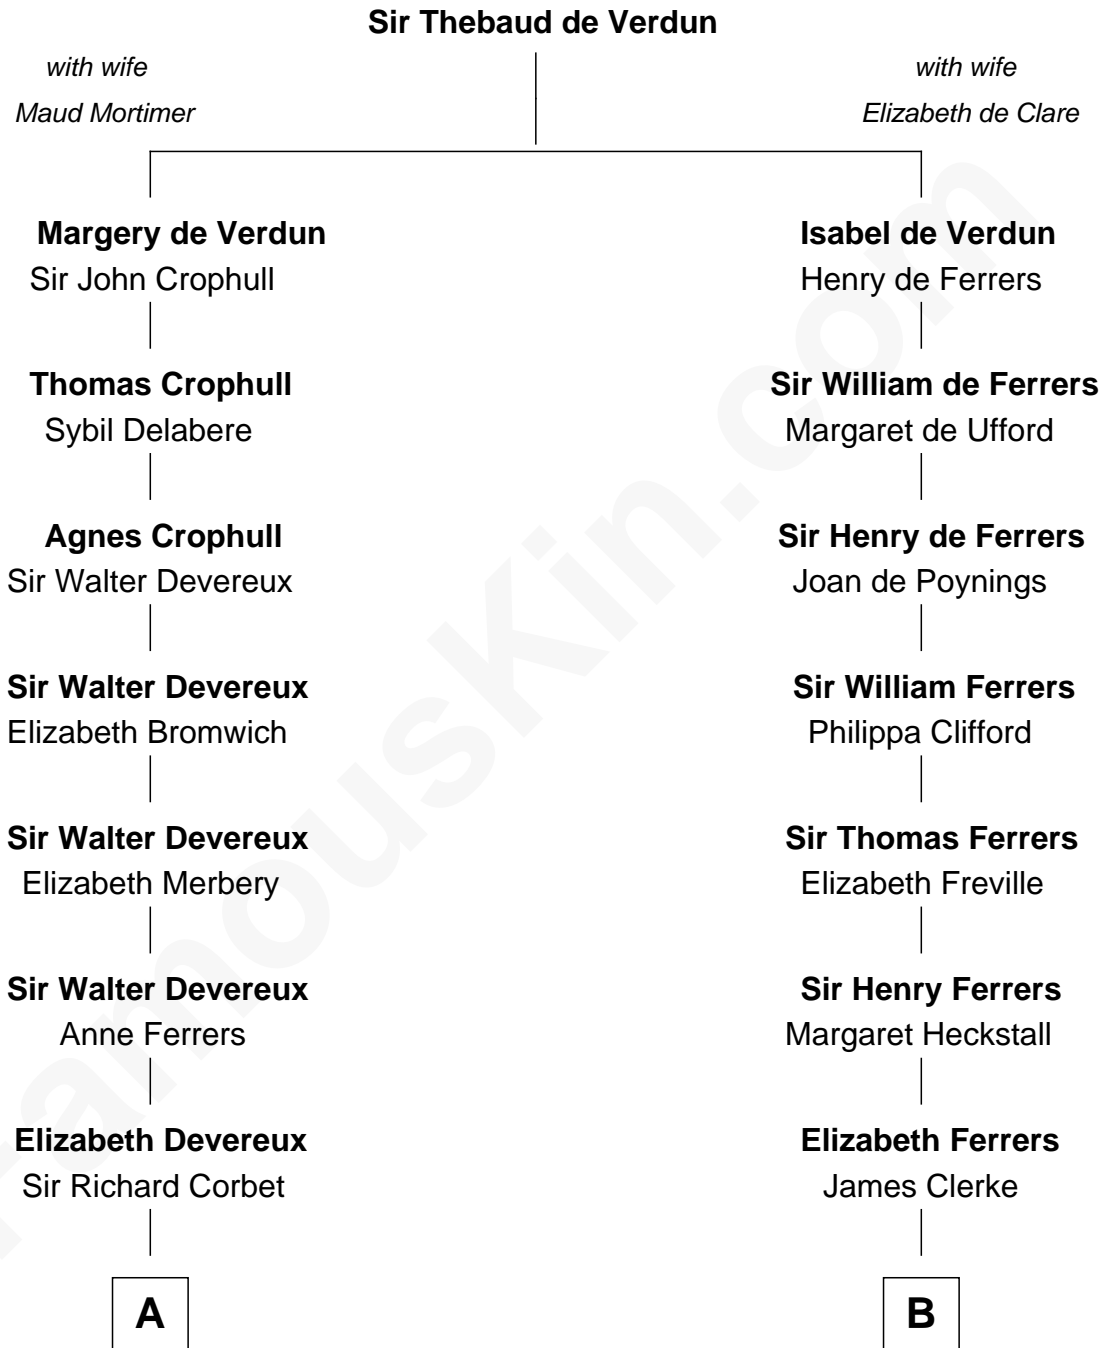

## Relationship Chart of

### Marjorie Post

*Founder of General Foods*

17th cousin 2 times removed of

**Susan B. Anthony**

*Women's Rights Advocate*

**C**

—  
**Caroline Cushman Lathrop**

Charles Rollin Post