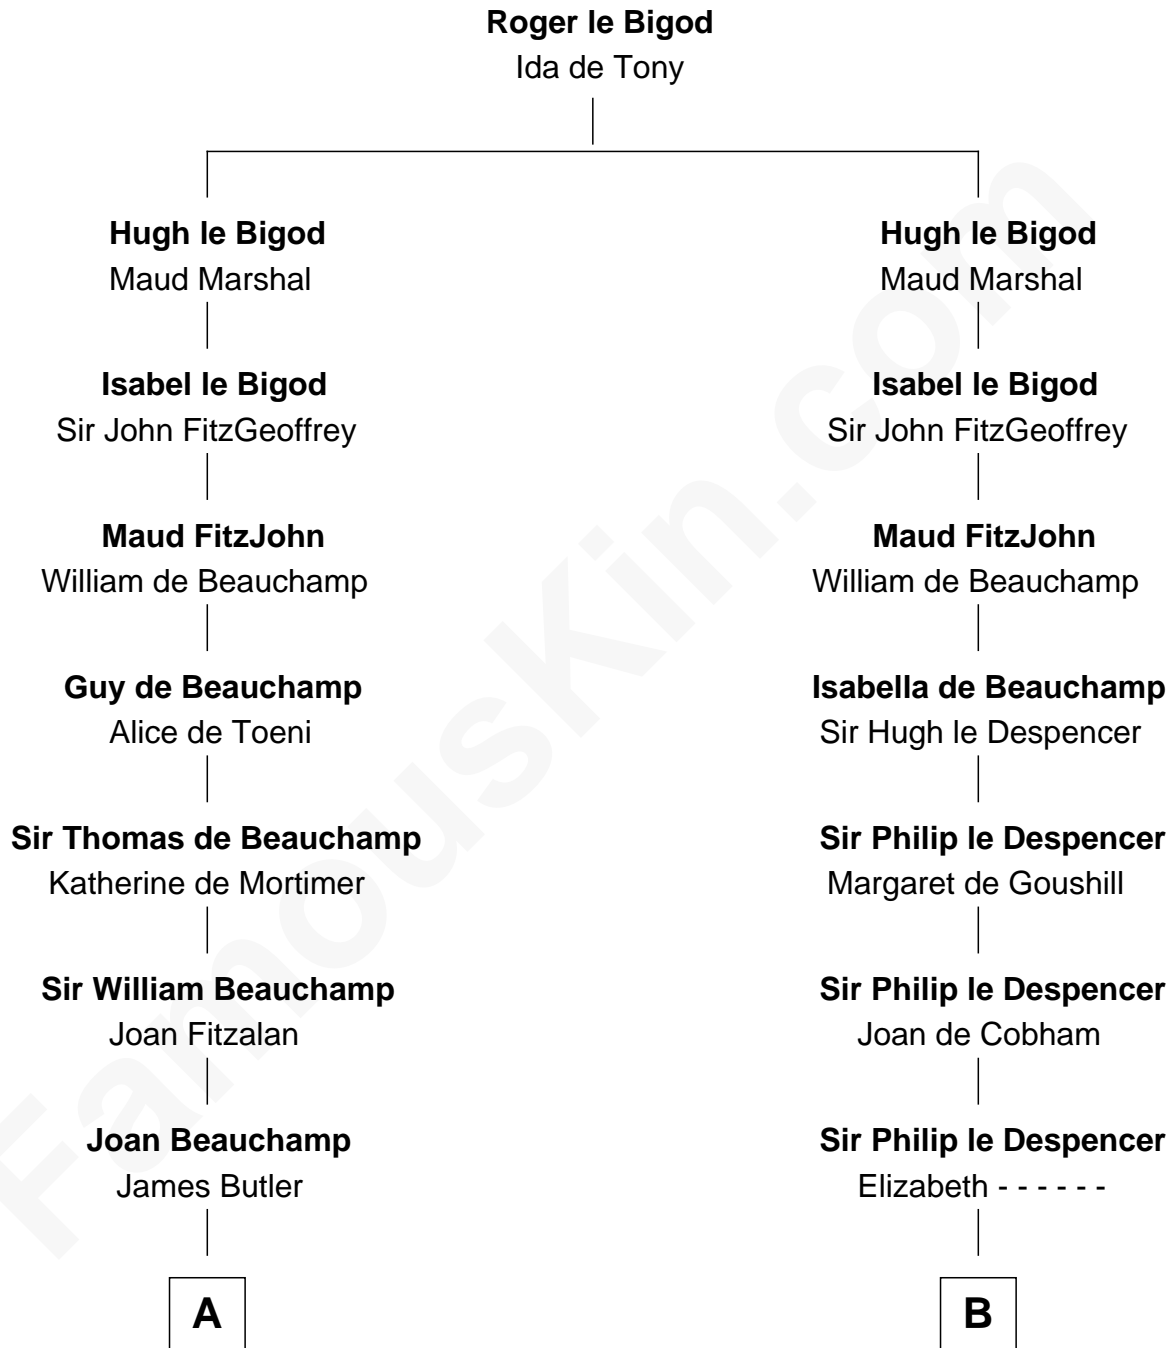

FamousKin.com

Relationship Chart of

Marjorie Post

Founder of General Foods

16th cousin 5 times removed of

Rev. George Burroughs

Executed for Witchcraft, Salem 1692

C

Azel Lathrop
Elizabeth Hyde

Erastus Lathrop
Sarah Bailey

Caroline Cushman Lathrop
Charles Rollin Post

Charles William Post
Elle Letitia Merriweather

Marjorie Post
Founder of General Foods

FamousKin.com