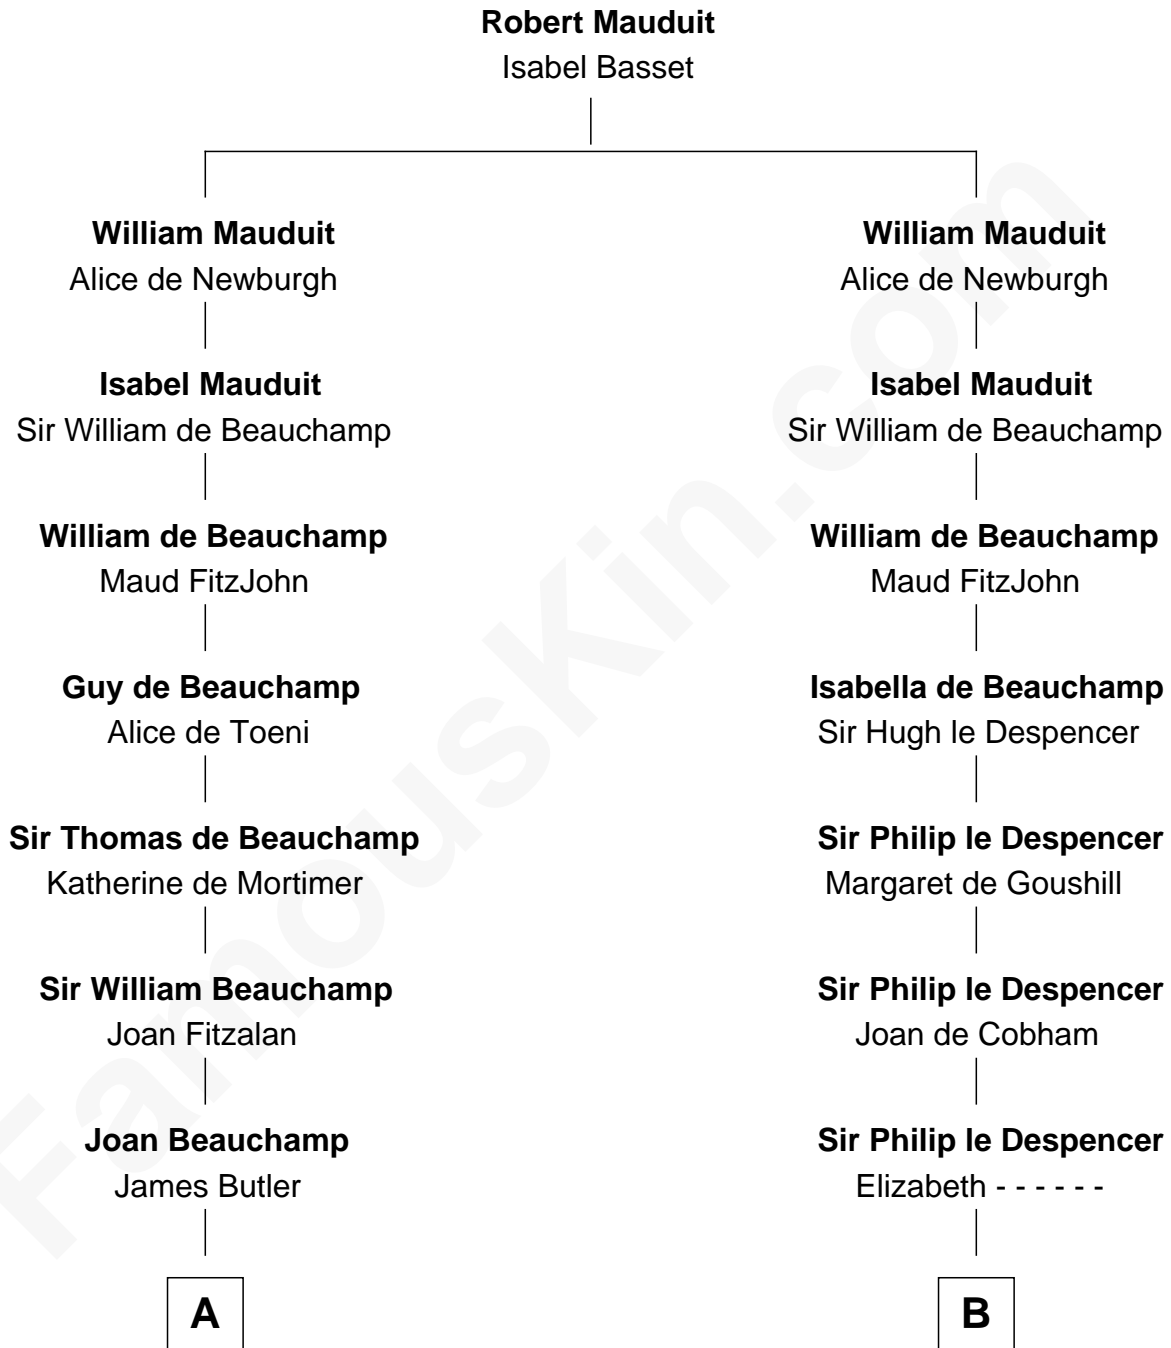

FamousKin.com

Relationship Chart of

Marjorie Post

Founder of General Foods

16th cousin 5 times removed of

Rev. George Burroughs

Executed for Witchcraft, Salem 1692

C

Azel Lathrop
Elizabeth Hyde

Erastus Lathrop
Sarah Bailey

Caroline Cushman Lathrop
Charles Rollin Post

Charles William Post
Elle Letitia Merriweather

Marjorie Post
Founder of General Foods

FamousKin.com