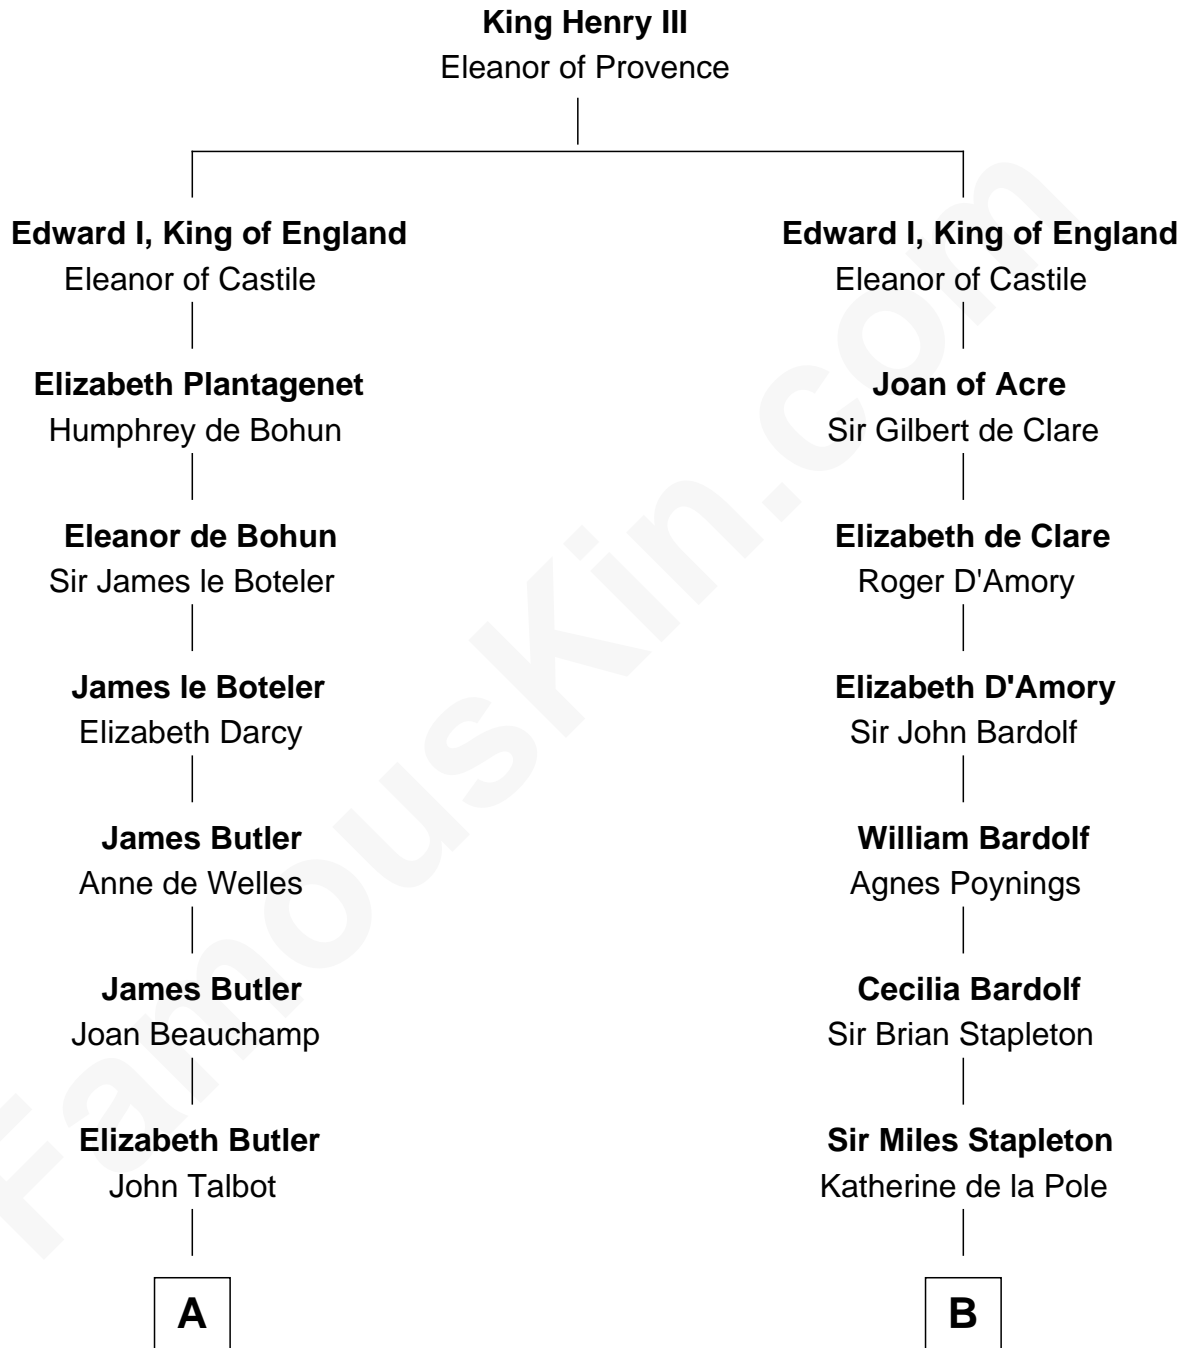

FamousKin.com

Relationship Chart of

Marjorie Post

Founder of General Foods

14th cousin 6 times removed of

Rev. George Burroughs

Executed for Witchcraft, Salem 1692

FamousKin.com