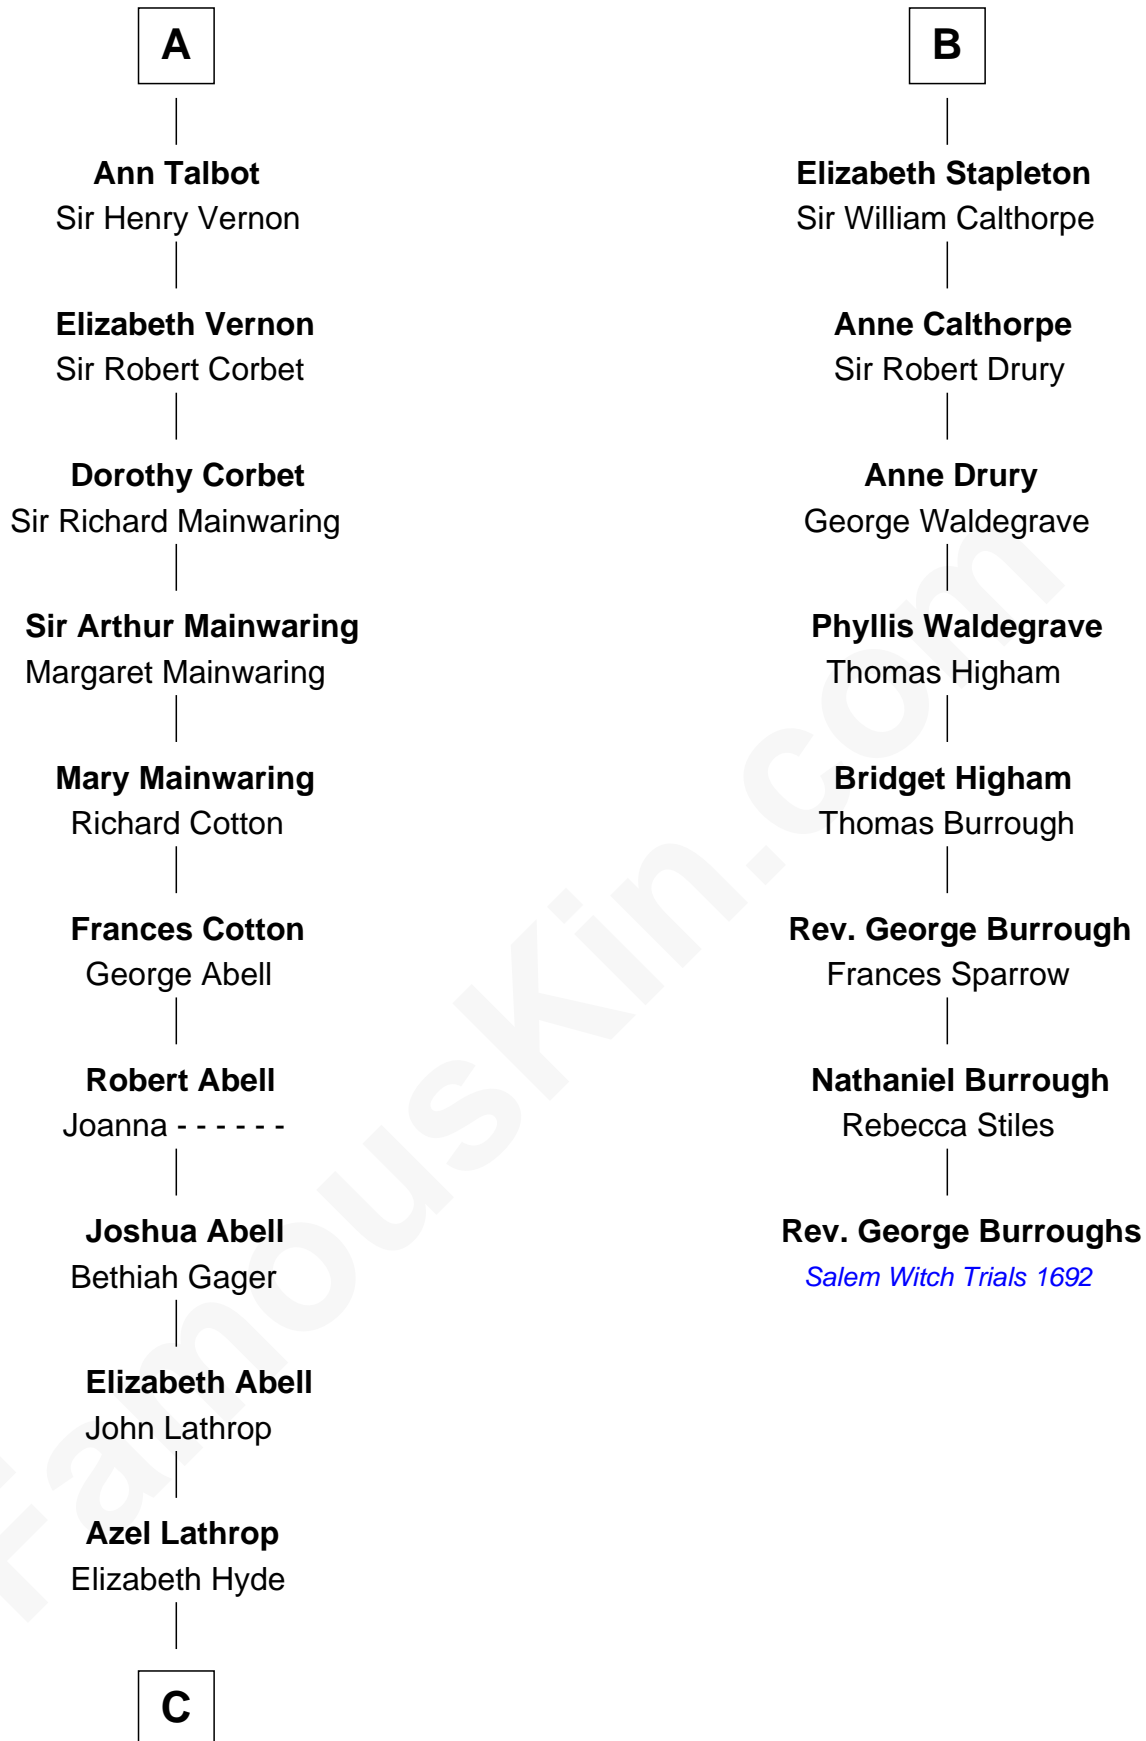

FamousKin.com

Relationship Chart of

Marjorie Post

Founder of General Foods

14th cousin 6 times removed of

Rev. George Burroughs

Executed for Witchcraft, Salem 1692

FamousKin.com