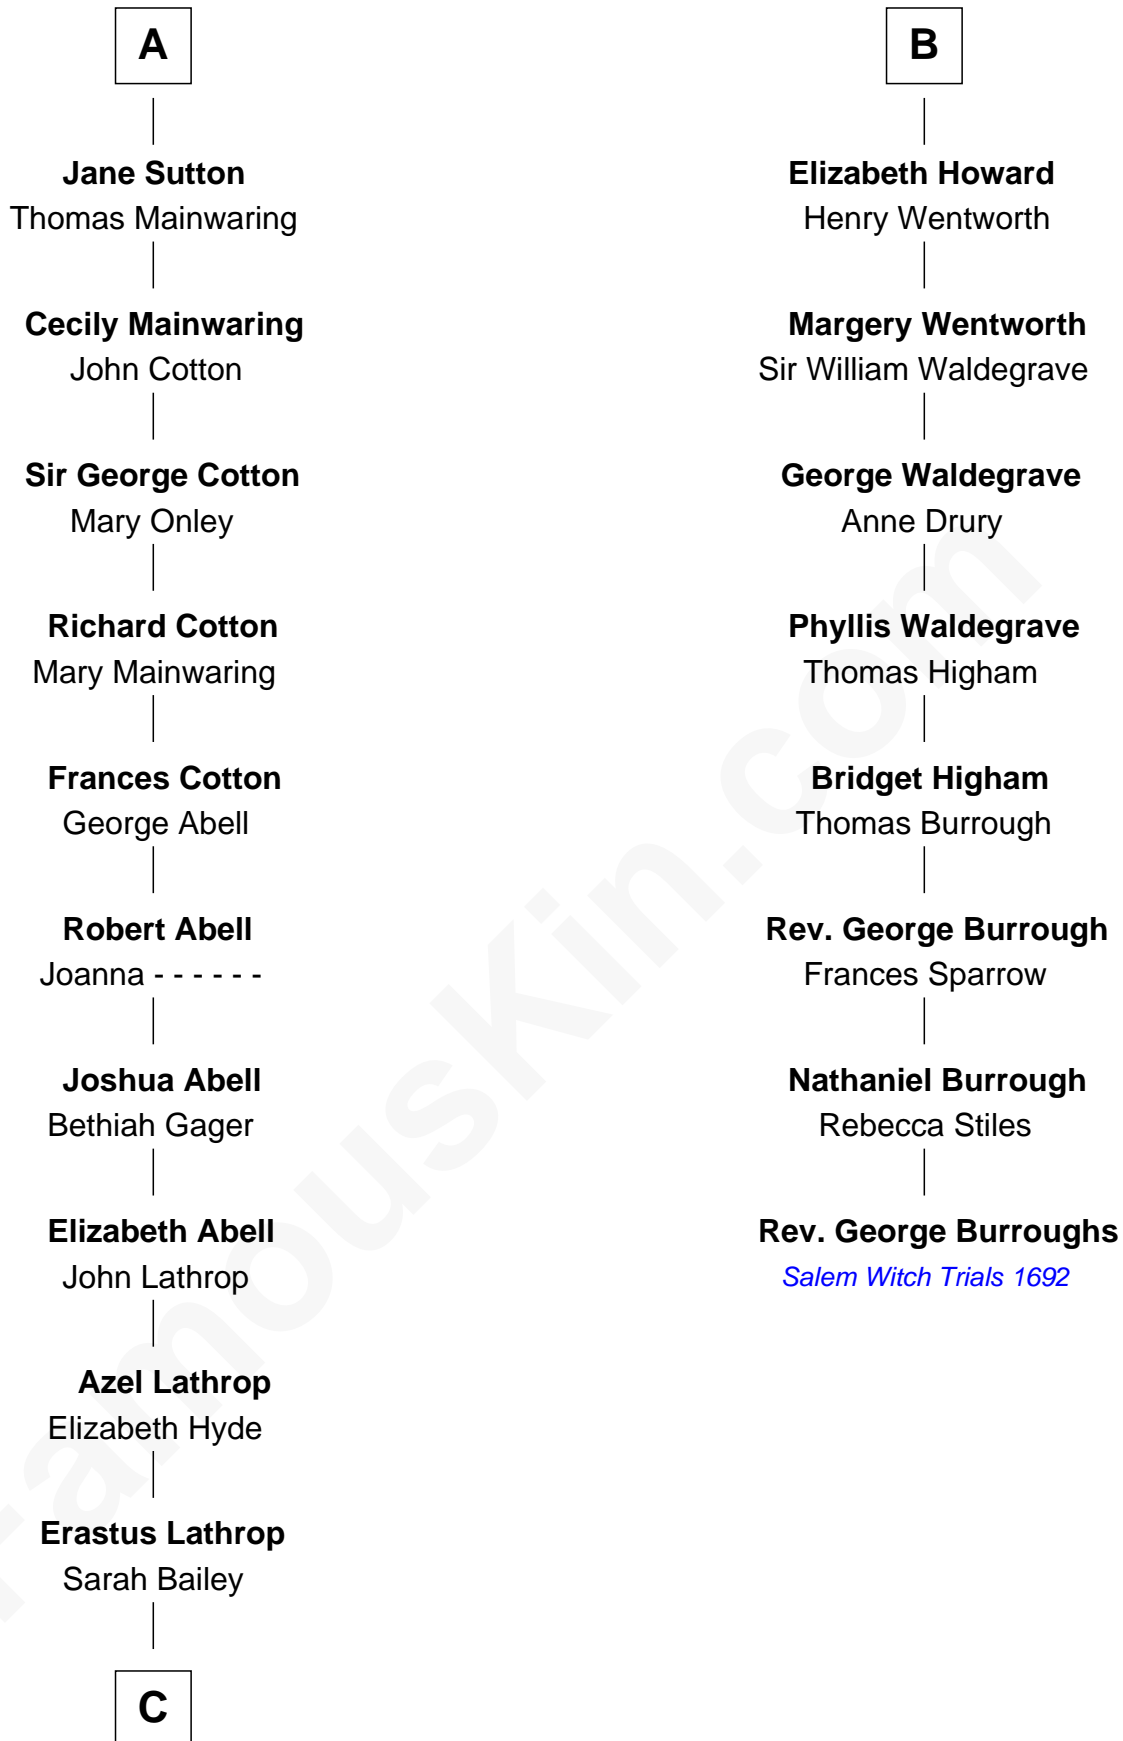

# FamousKin.com Relationship Chart of

**Marjorie Post**

*Founder of General Foods*

14th cousin 5 times removed of

**Rev. George Burroughs**

*Executed for Witchcraft, Salem 1692*

**John, King of England**

**C**

—  
**Caroline Cushman Lathrop**

Charles Rollin Post

—  
**Charles William Post**

Elle Letitia Merriweather

—  
**Marjorie Post**

*Founder of General Foods*

FamousKin.com