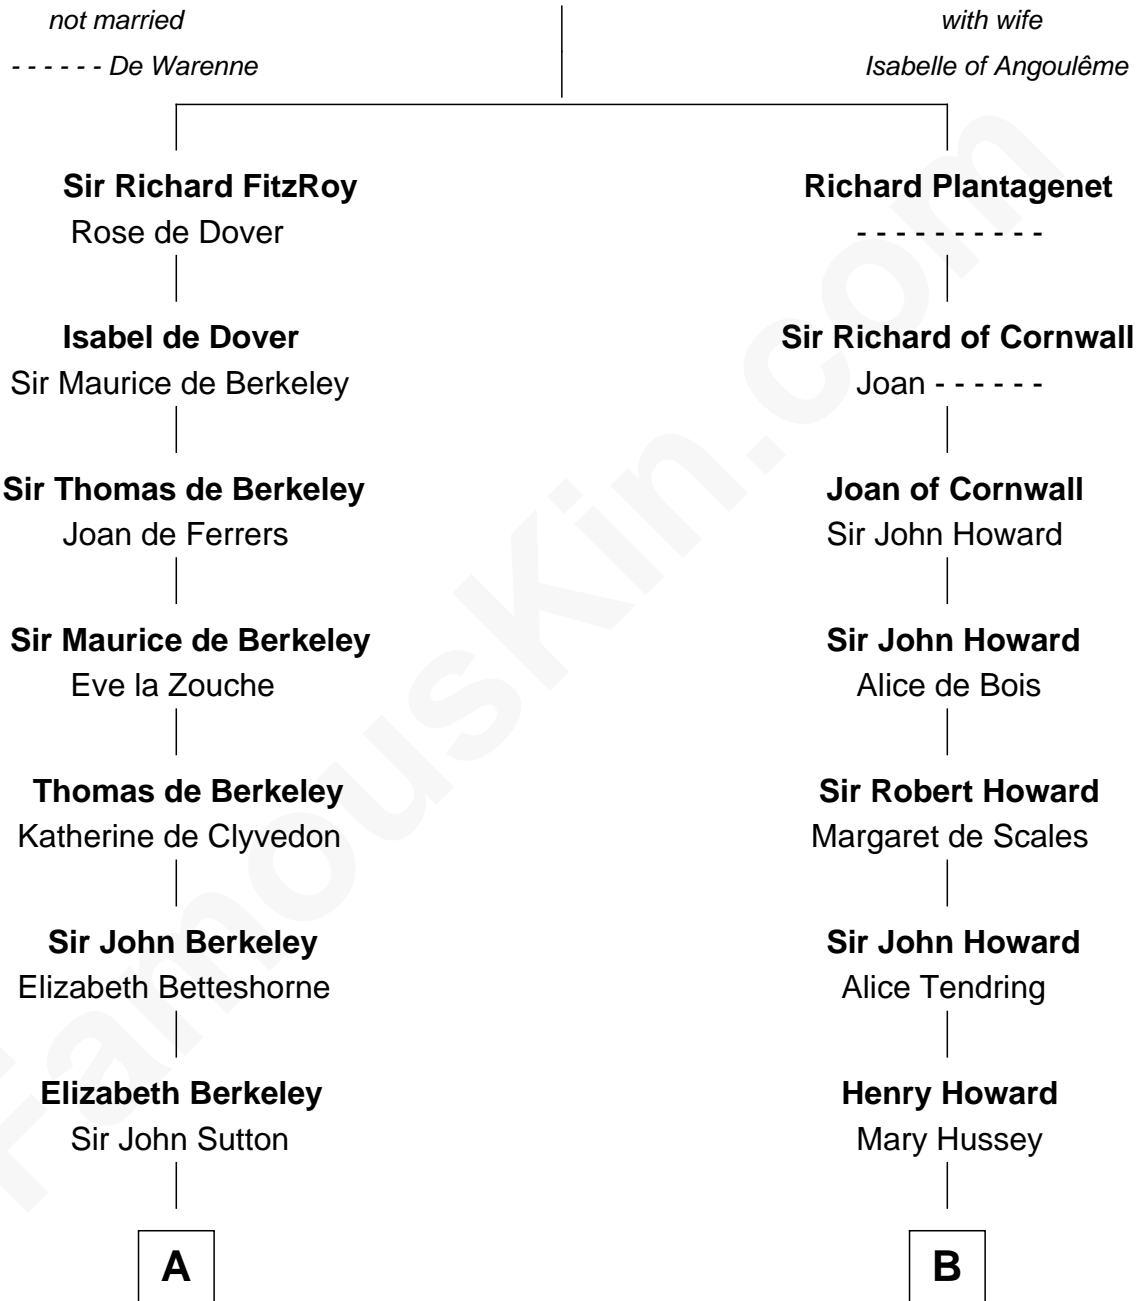

# FamousKin.com Relationship Chart of

**Marjorie Post**

*Founder of General Foods*

14th cousin 5 times removed of

**Rev. George Burroughs**

*Executed for Witchcraft, Salem 1692*

**John, King of England**

**C**

—  
**Caroline Cushman Lathrop**

Charles Rollin Post

—  
**Charles William Post**

Elle Letitia Merriweather

—  
**Marjorie Post**

*Founder of General Foods*

FamousKin.com