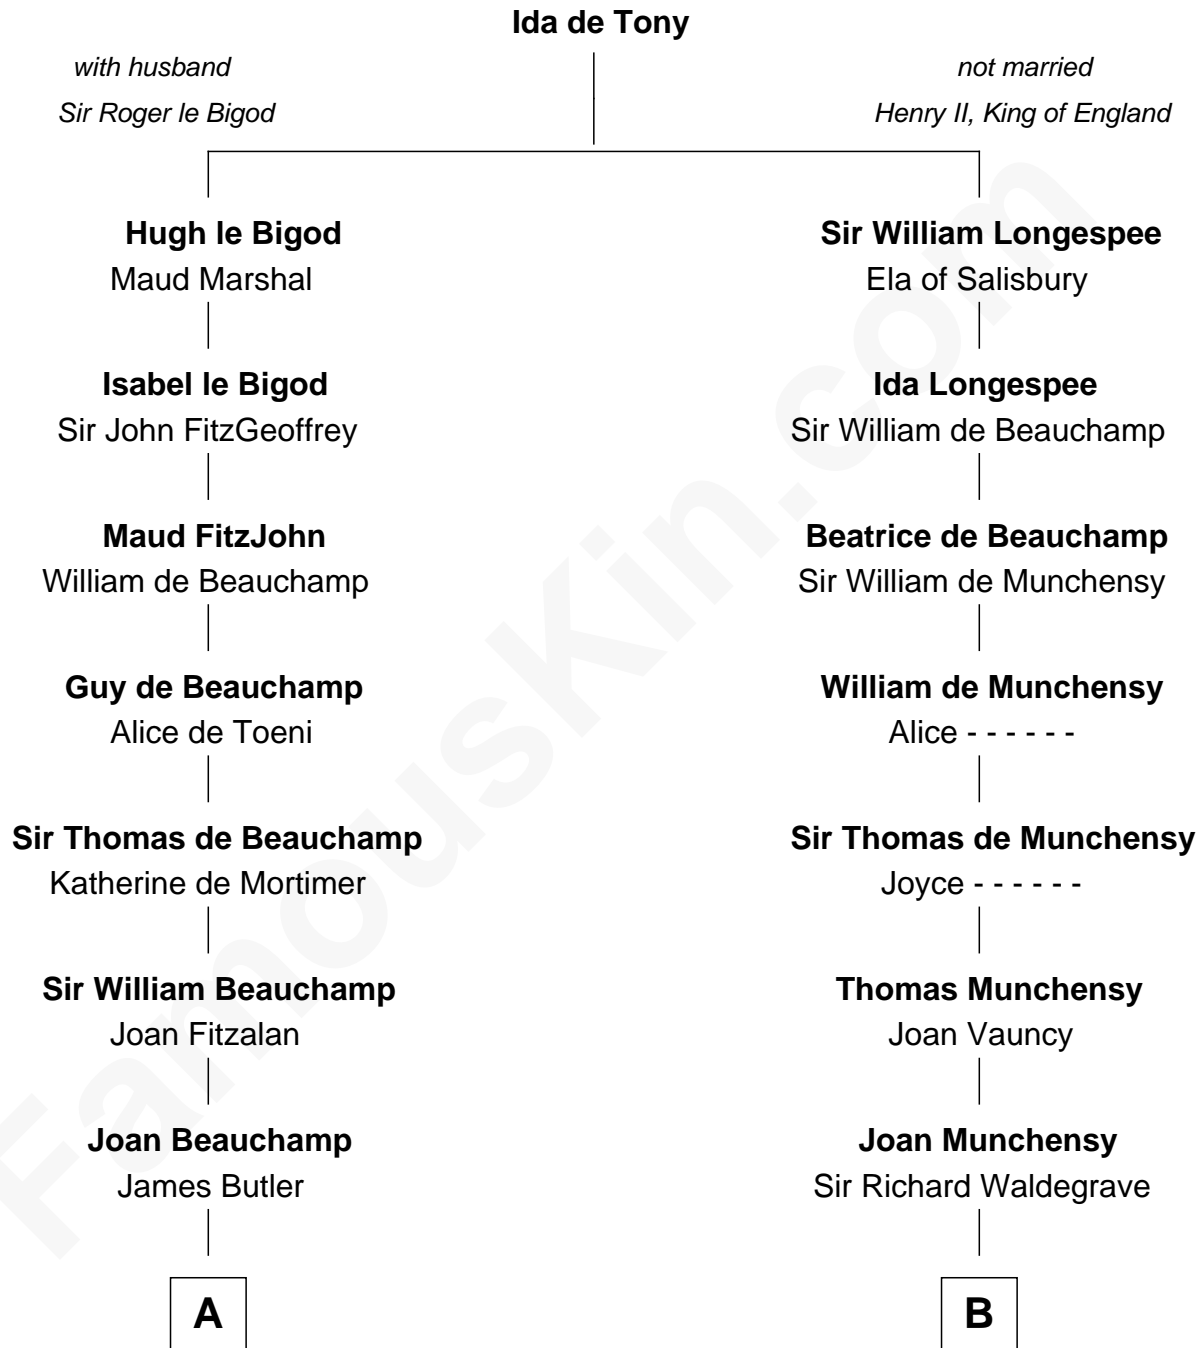

FamousKin.com

Relationship Chart of

Marjorie Post

Founder of General Foods

15th cousin 6 times removed of

Rev. George Burroughs

Executed for Witchcraft, Salem 1692

C

Azel Lathrop
Elizabeth Hyde

Erastus Lathrop
Sarah Bailey

Caroline Cushman Lathrop
Charles Rollin Post

Charles William Post
Elle Letitia Merriweather

Marjorie Post
Founder of General Foods

FamousKin.com