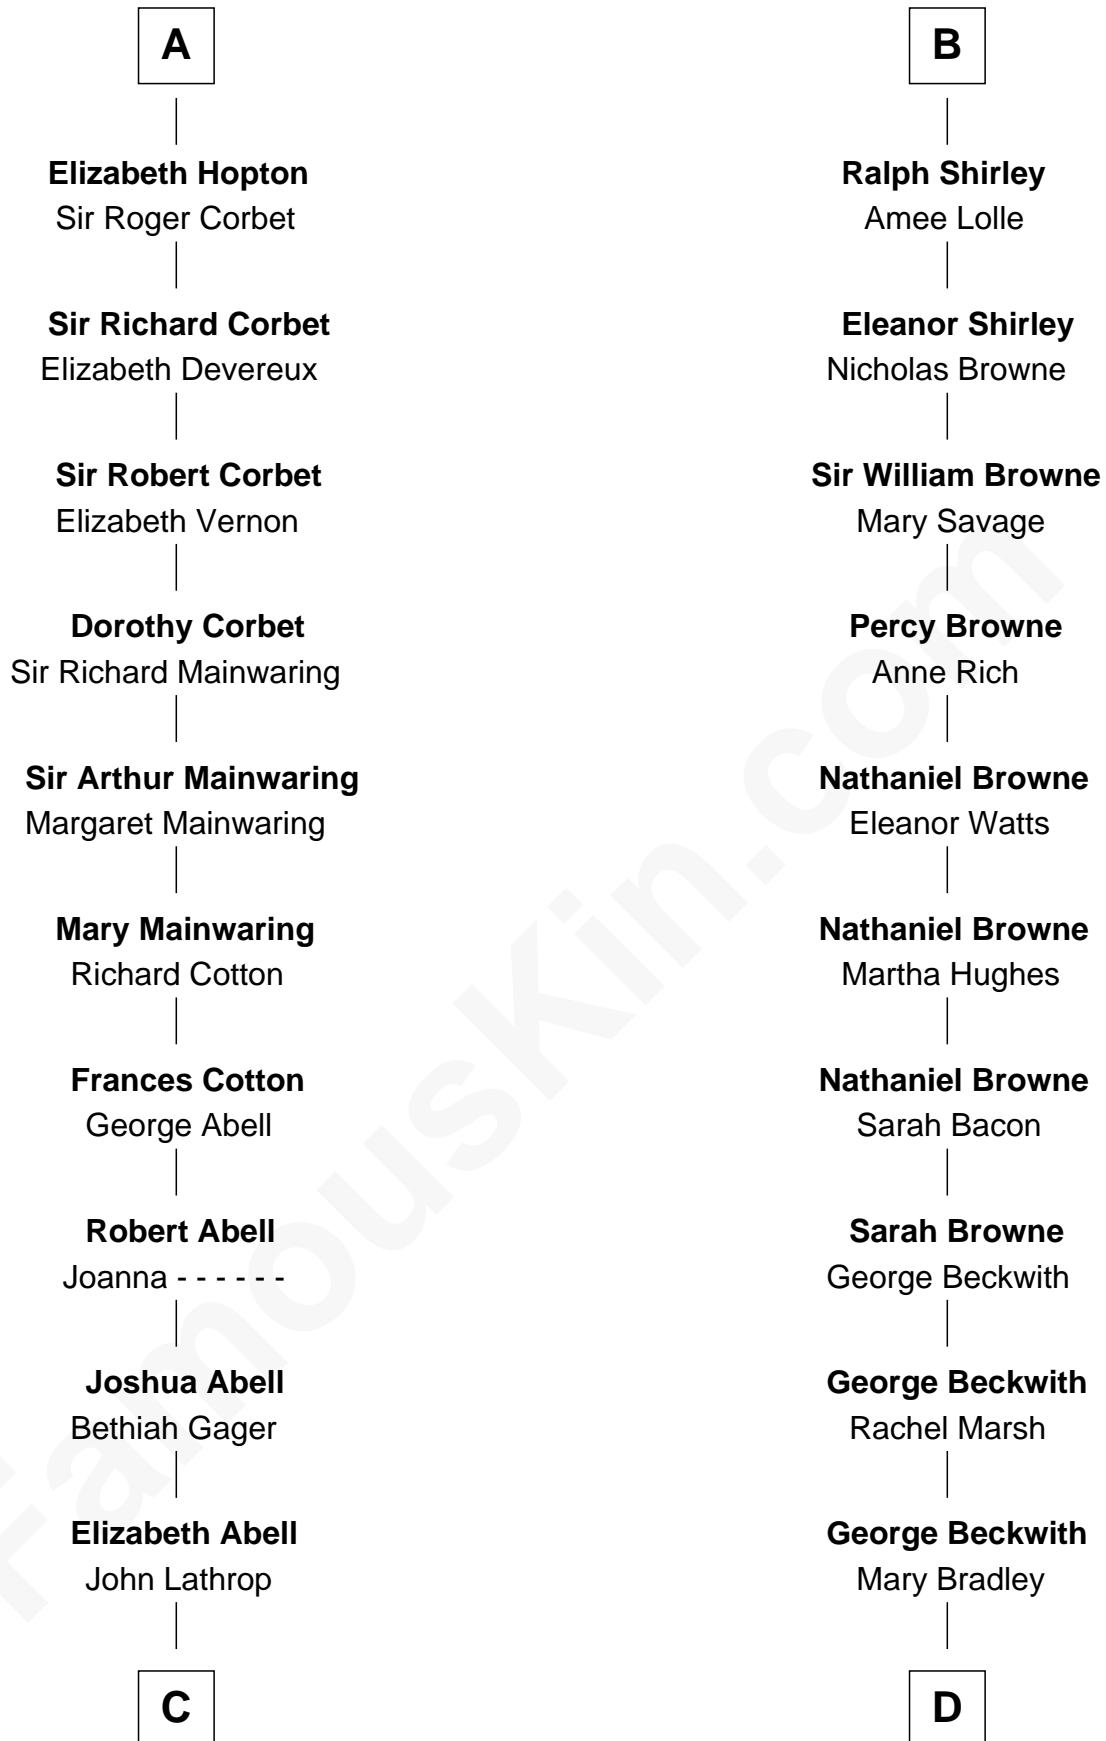

FamousKin.com

Relationship Chart of

Marjorie Post

Founder of General Foods

18th cousin 3 times removed of

William Henry Moore

Co-Founder, U.S. Steel and Nabisco

John de Botetourte

Maud FitzThomas

C

Azel Lathrop
Elizabeth Hyde

Erastus Lathrop
Sarah Bailey

Caroline Cushman Lathrop
Charles Rollin Post

Charles William Post
Elle Letitia Merriweather

Marjorie Post
Founder of General Foods

D

Rachael Arvilla Beckwith
Nathaniel Ford Moore

William Henry Moore
Co-Founder, U.S. Steel and Nabisco

FamousKin.com