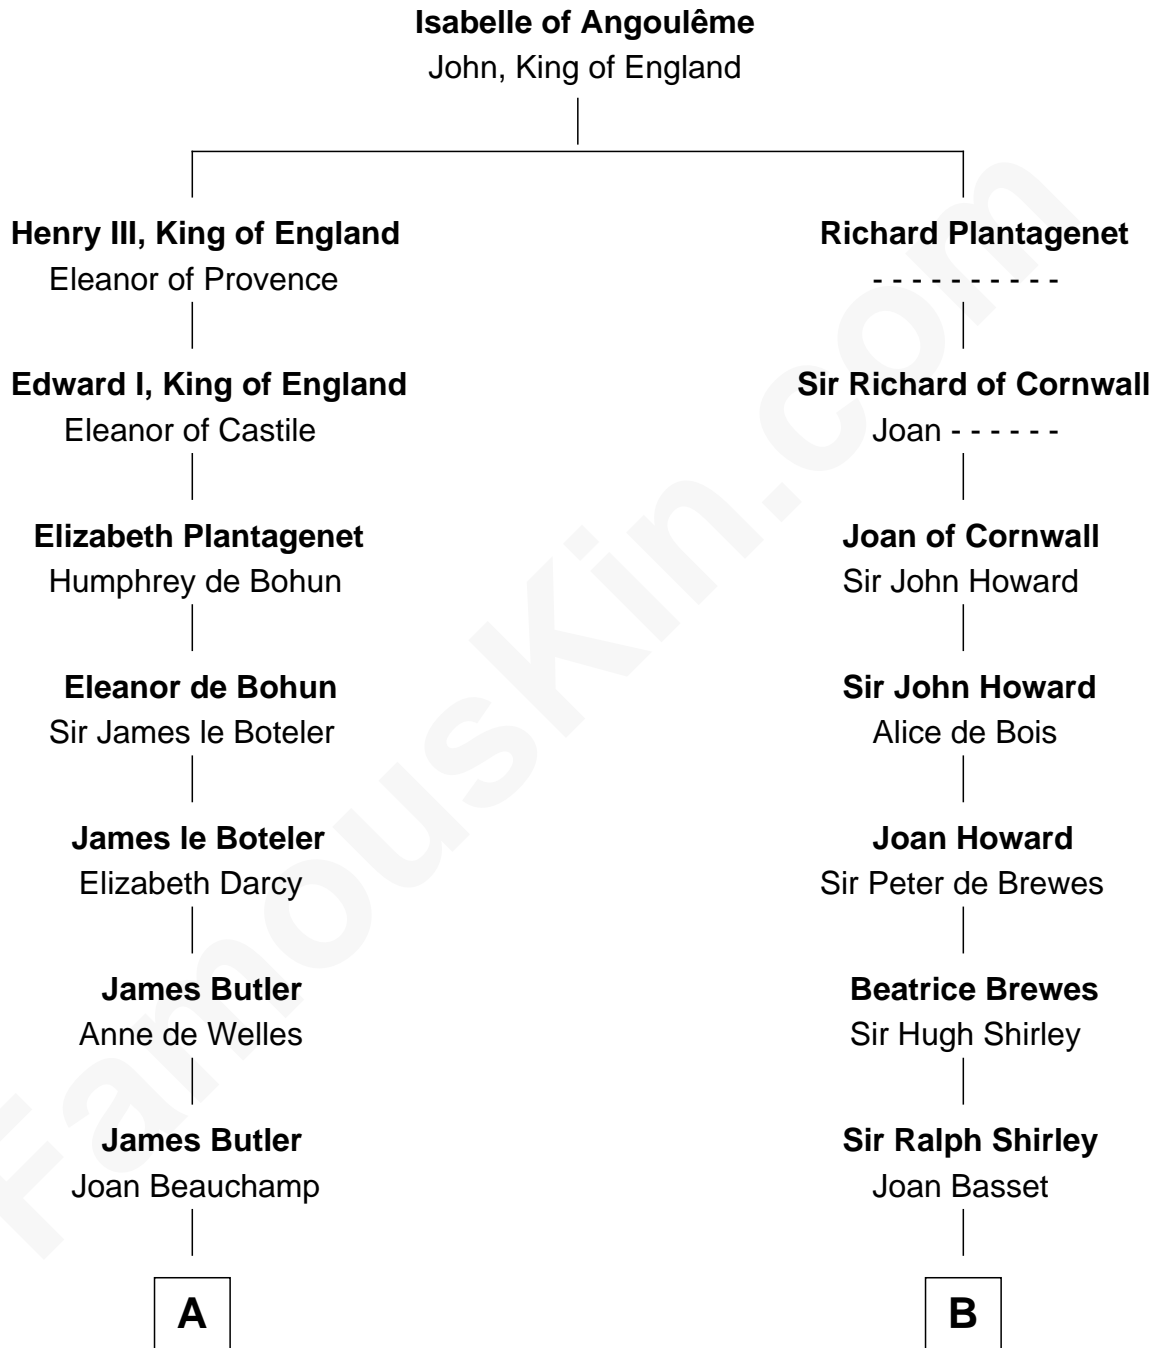

# FamousKin.com Relationship Chart of

**Marjorie Post**

*Founder of General Foods*

21st cousin of

**William Henry Moore**

*Co-Founder, U.S. Steel and Nabisco*

**C**

**Azel Lathrop**  
Elizabeth Hyde

**Erastus Lathrop**  
Sarah Bailey

**Caroline Cushman Lathrop**  
Charles Rollin Post

**Charles William Post**  
Elle Letitia Merriweather

**Marjorie Post**  
*Founder of General Foods*

**D**

**Sarah Browne**  
George Beckwith

**George Beckwith**  
Rachel Marsh

**George Beckwith**  
Mary Bradley

**Rachael Arvilla Beckwith**  
Nathaniel Ford Moore

**William Henry Moore**  
*Co-Founder, U.S. Steel and Nabisco*