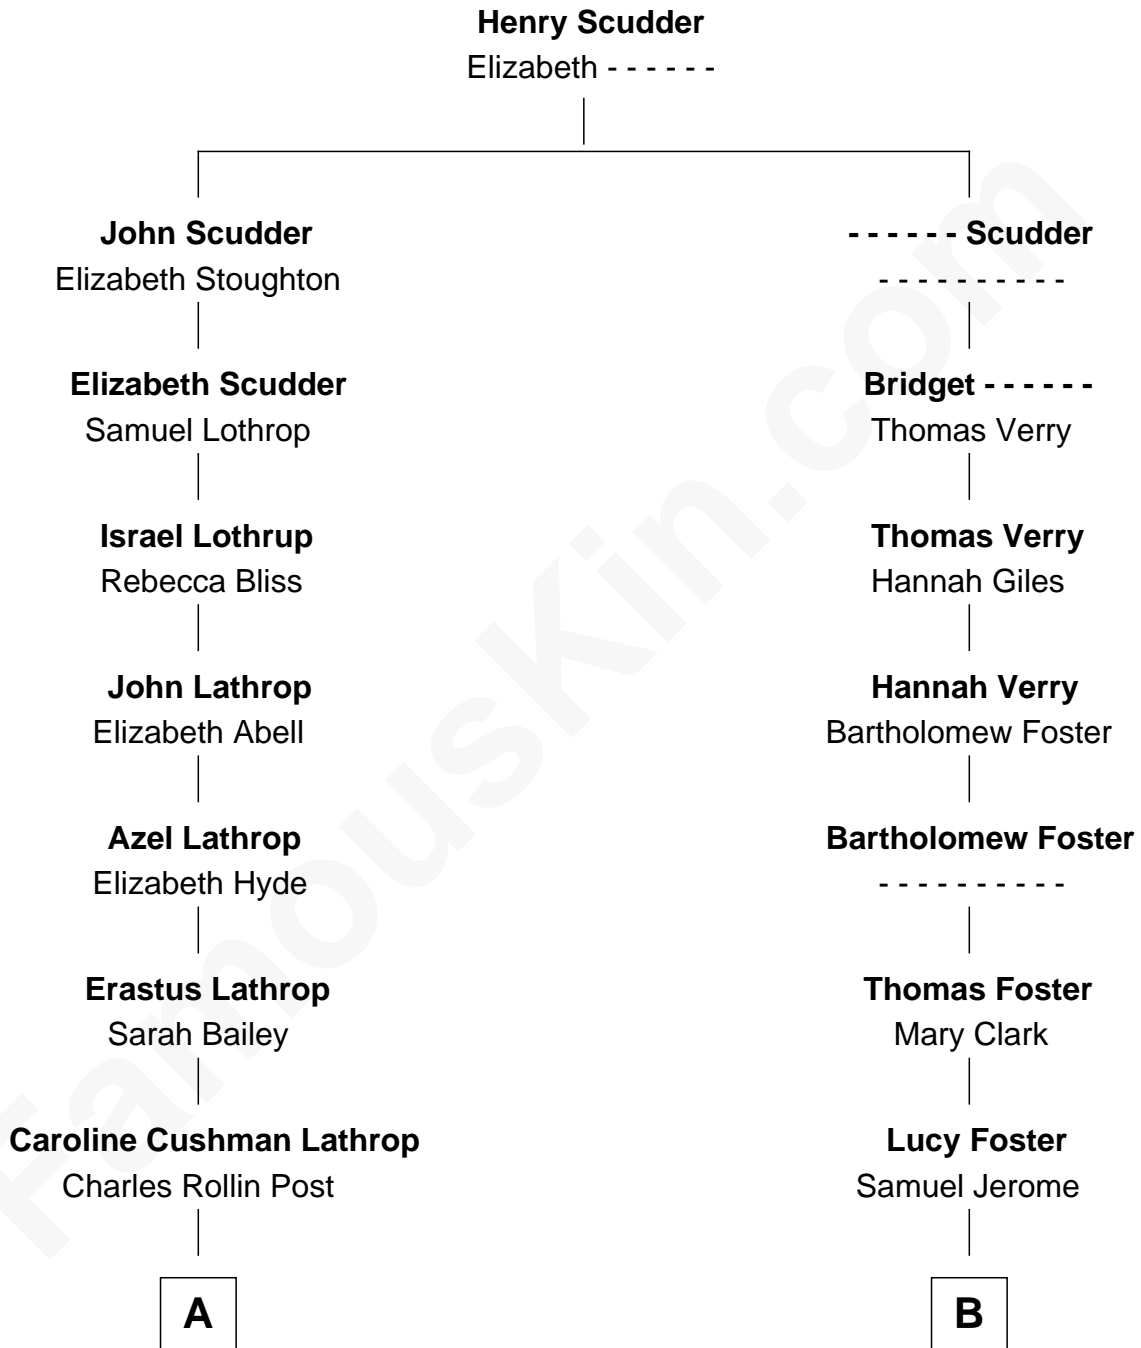

FamousKin.com

Relationship Chart of

Marjorie Post

Founder of General Foods

8th cousin 3 times removed of

Sir Winston Churchill

Prime Minister of the United Kingdom

A

Charles William Post
Elle Letitia Merriweather

Marjorie Post
Founder of General Foods

B

Aaron Jerome
Elizabeth Ball

Isaac Jerome
Aurora Murray

Leonard Walter Jerome
Clarissa Hall

Jeanette Jerome
Randolph Henry Spencer-Churchill