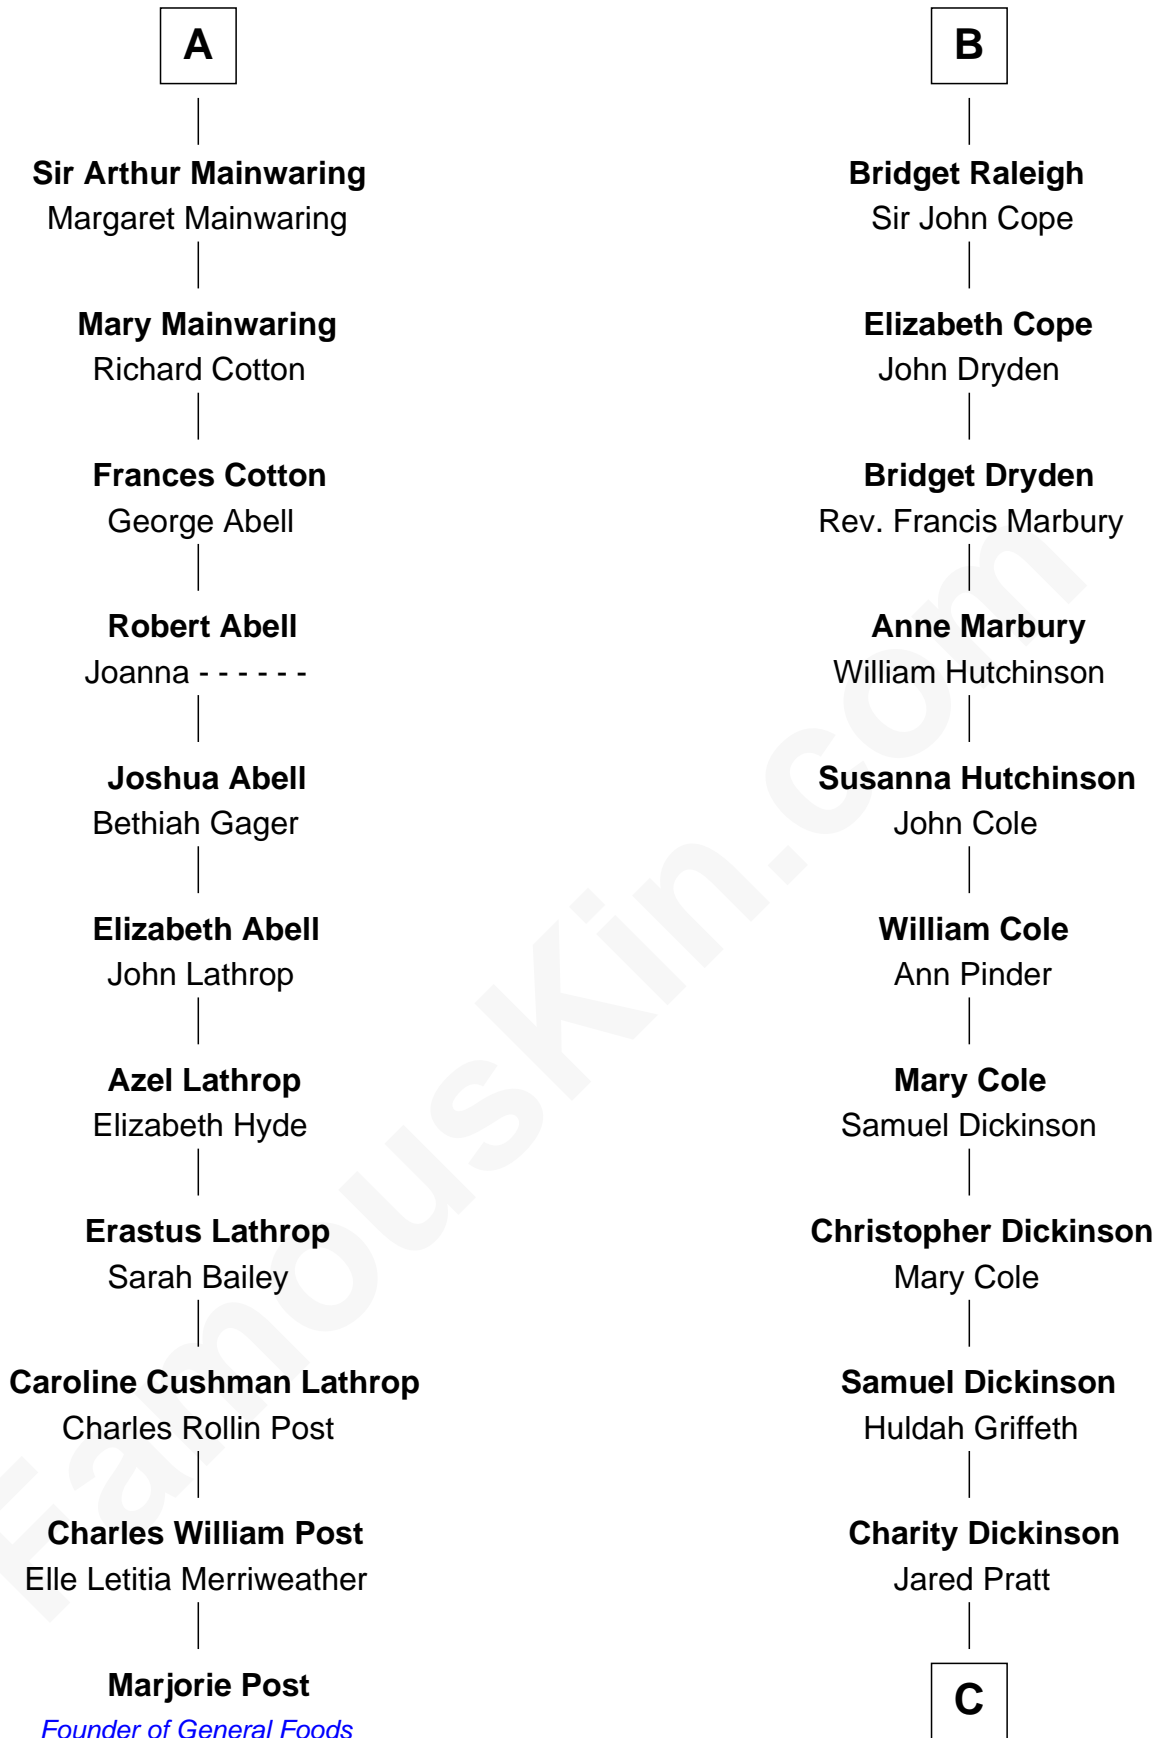

FamousKin.com Relationship Chart of

Marjorie Post

Founder of General Foods

17th cousin 3 times removed of

George Romney

43rd Governor of Michigan

Sir James le Boteler

Eleanor de Bohun

C

—
Parley Parker Pratt

Mary Woods
—

Helaman Pratt

Anna Johanna Dorothy Wilcken
—

Anna Amelia Pratt

Gaskell Samuel Romney
—

George Romney

43rd Governor of Michigan

FamousKin.com