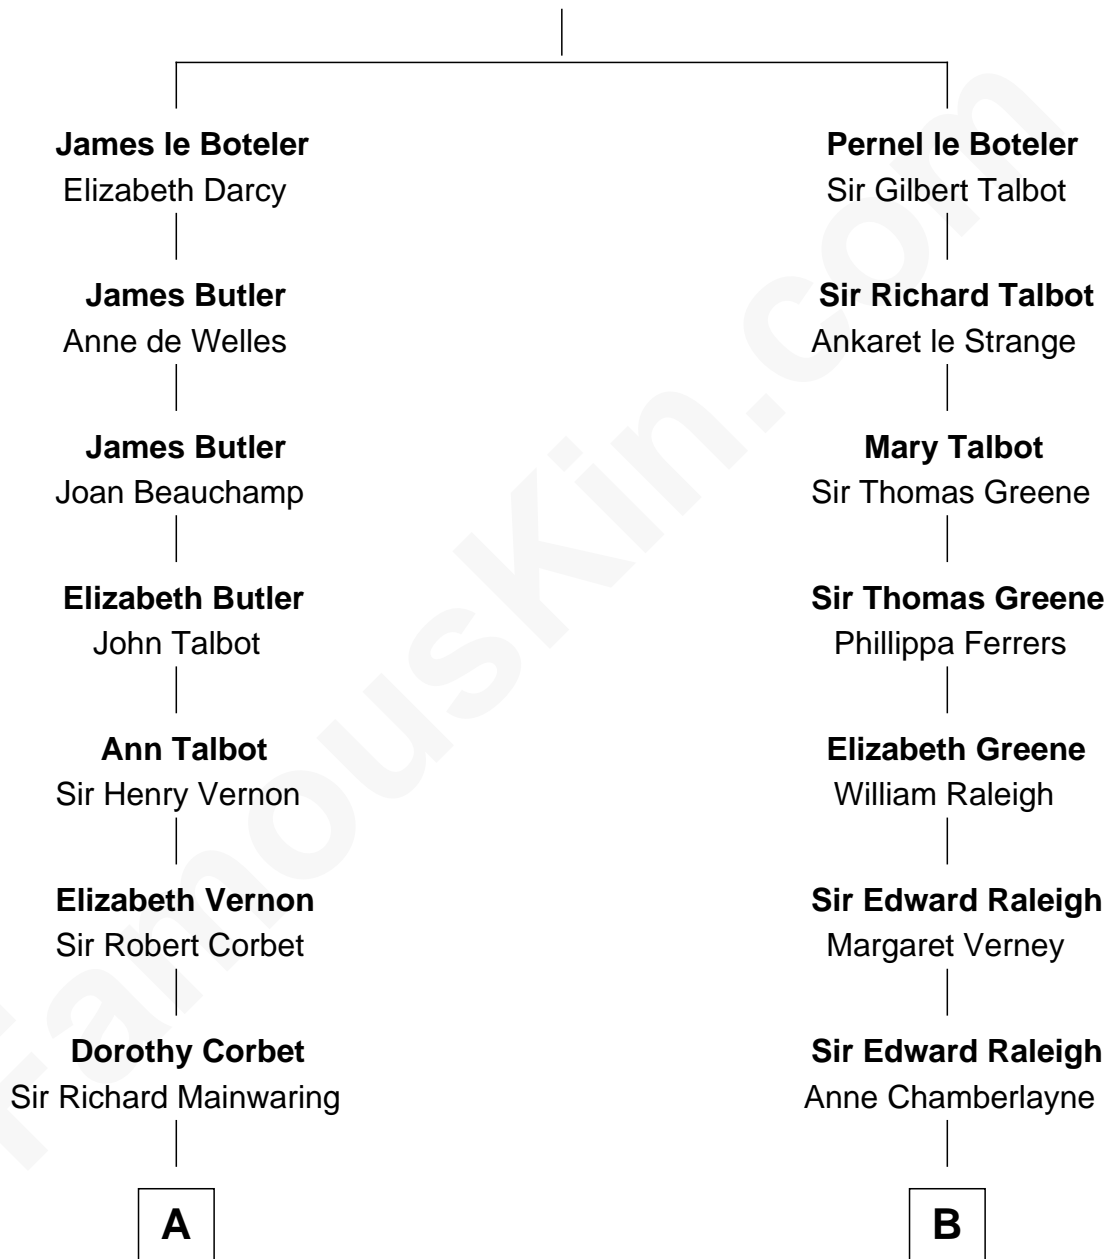

FamousKin.com Relationship Chart of

Marjorie Post

Founder of General Foods

17th cousin 3 times removed of

George Romney

43rd Governor of Michigan

Sir James le Boteler

Eleanor de Bohun

C

—
Parley Parker Pratt

Mary Woods
—

Helaman Pratt

Anna Johanna Dorothy Wilcken
—

Anna Amelia Pratt

Gaskell Samuel Romney
—

George Romney

43rd Governor of Michigan

FamousKin.com