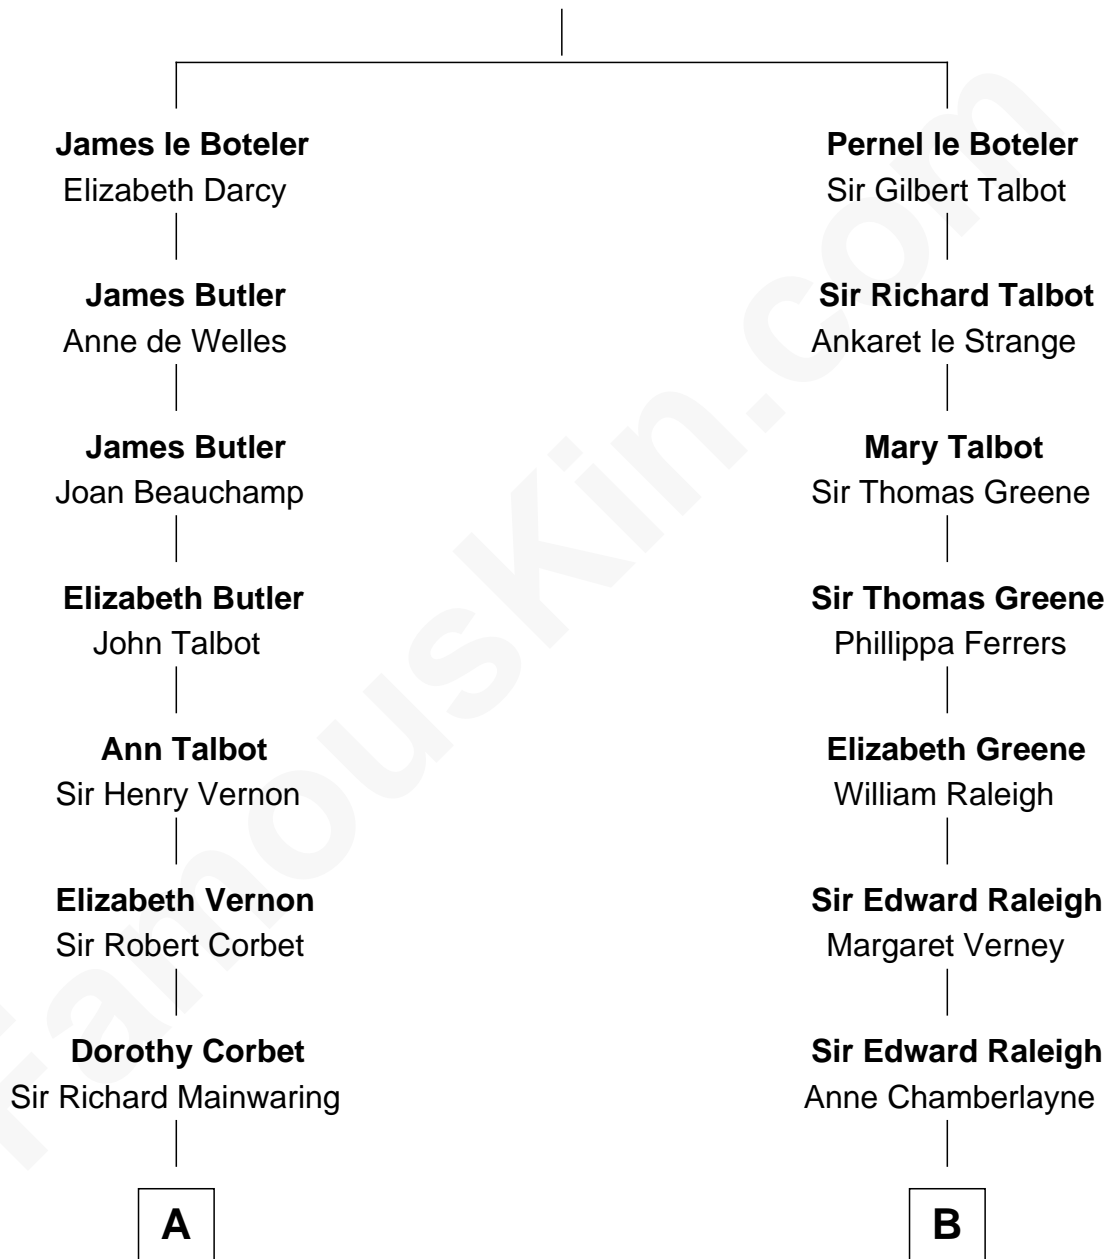

FamousKin.com Relationship Chart of

Marjorie Post

Founder of General Foods

17th cousin 4 times removed of

DuBose Heyward

Author of Porgy (Porgy & Bess)

Sir James le Boteler

Eleanor de Bohun

C

Thomas Heyward

Ann Eliza Cuthbert

Thomas Savage Heyward

Georgianna Hasell

Thomas Savage Heyward

Louisa Watkins

Edwin Watkins Heyward